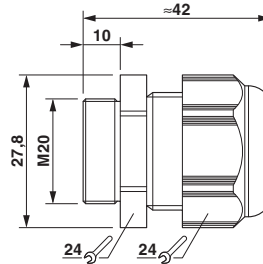

Cable gland - G-INS-M20-S68N-PNES-LG - 1414568

Technical data

General

Cable seal material	Neoprene
Thread type on connection side	M20
Torque	3.5 Nm (Union nut) 3.5 Nm (Support)
Flammability rating according to UL 94	V2
Color	lightgrey RAL 7035
Impact category	2
Execution of the strain relief	A
Assembly instructions	1) Mount screw connection support in the housing using the correct torque 2) Insert cable 3) Tighten union nut using the correct torque

Standards and Regulations

Flammability rating according to UL 94	V2

Drawings

Dimensional drawing

Classifications

eCl@ss

eCl@ss 5.1	27149109
eCl@ss 6.0	27149109
eCl@ss 8.0	27149109
eCl@ss 9.0	27144432

ETIM

ETIM 5.0	EC000441

Approvals

Approvals