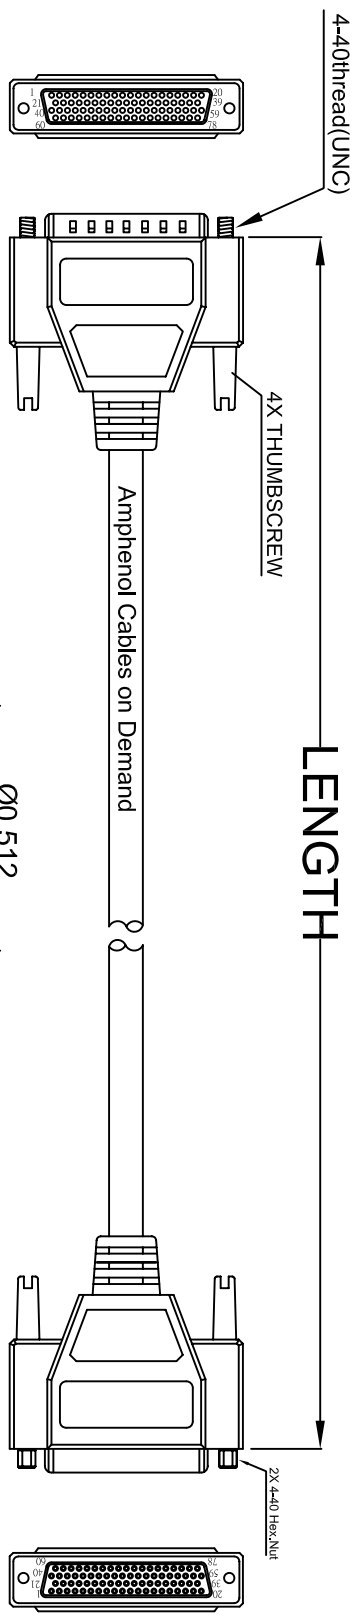

THE INFORMATION CONTAINED IN THIS DRAWING IS THE SOLE PROPERTY OF AMPHENOL CABLES ON DEMAND. ANY REPRODUCTION OR DISCLOSURE TO THIRD PARTIES IN PART OR WHOLE, WITHOUT THE EXPRESS WRITTEN PERMISSION OF AMPHENOL CABLES ON DEMAND IS PROHIBITED.

REV.	DESCRIPTION	DATE	APPROVED
A	NEW RELEASE	03/01/07	
A1	Add wiring color	16/JAN/2012	

REVISIONS	DATE	APPROVED

SECC A-A

PIN OUT:		Middle Layer Code		Outer Layer Code	
Male	Female	Male	Female	Male	Female
PIN1	Black	PIN29	Black	PIN51	Black
PIN2	Brown	PIN30	Brown	PIN52	Brown
PIN3	Red	PIN31	Red	PIN53	Red
PIN4	Orange	PIN32	Orange	PIN54	Orange
PIN5	Yellow	PIN33	Yellow	PIN55	Yellow
PIN6	Green	PIN34	Green	PIN56	Green
PIN7	Blue	PIN35	Blue	PIN57	Blue
PIN8	Purple	PIN36	Purple	PIN58	Purple
PIN9	Gray	PIN37	Gray	PIN59	Gray
PIN10	White	PIN38	White	PIN60	White
PIN11	Pink	PIN39	Pink	PIN61	Pink
PIN12	Light Green	PIN40	Light Green	PIN62	Light Green
PIN13	Black/White	PIN41	Black/White	PIN63	Black/White
PIN14	Brown/White	PIN42	Brown/White	PIN64	Brown/White
PIN15	Red/White	PIN43	Red/White	PIN65	Red/White
PIN16	Orange/White	PIN44	Orange/White	PIN66	Orange/White
PIN17	Green/White	PIN45	Green/White	PIN67	Green/White
PIN18	Blue/White	PIN46	Blue/White	PIN68	Blue/White
PIN19	Purple/White	PIN47	Purple/White	PIN69	Purple/White
PIN20	Red/Black	PIN48	Red/Black	PIN70	Red/Black
PIN21	Orange/Black	PIN49	Orange/Black	PIN71	Orange/Black
PIN22	Yellow/Black	PIN50	Yellow/Black	PIN72	Yellow/Black
PIN23	Green/Black			PIN73	Green/Black
PIN24	Gray/Black			PIN74	Gray/Black
PIN25	Pink/Black			PIN75	Pink/Black
PIN26	Pink/Red			PIN76	Pink/Red
PIN27	Pink/Blue			PIN77	Pink/Blue
PIN28	Pink/Green			PIN78	Pink/Green
				SHIELD	SHIELD—Drain Wire

LENGTH & P/N Table

LENGTH	P/N	Cable Color
2.5FT ± 1 inch	CS-DSDHD78MF0-002.5	GREY
5FT ± 2 inch	CS-DSDHD78MF0-005	GREY
10FT ± 3 inch	CS-DSDHD78MF0-010	GREY
25FT ± 4 inch	CS-DSDHD78MF0-025	GREY
50FT ± 8 inch	CS-DSDHD78MF0-050	GREY

THIRD ANGLE PROJECTION	SIZE DWG. NO.	SCALE	SHEET	OF
	A	CS-DSDHD78MF0-XXX	A1	

NOTES: UNLESS OTHERWISE SPECIFIED