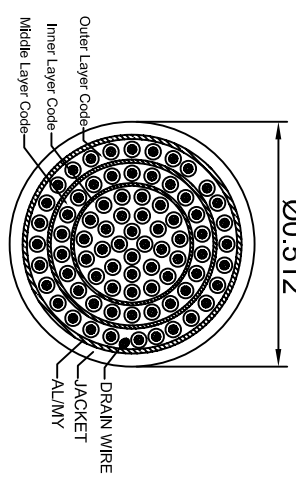

THE INFORMATION CONTAINED IN THIS DRAWING IS THE SOLE PROPERTY OF AMPHENOL CABLES ON DEMAND. ANY REPRODUCTION OR DISCLOSURE TO THIRD PARTIES IN PART OR WHOLE, WITHOUT THE EXPRESS WRITTEN PERMISSION OF AMPHENOL CABLES ON DEMAND IS PROHIBITED.

REV.	DESCRIPTION	DATE	APPROVED
A	NEW RELEASE	03/01/07	
A1	Add wiring color	16/JAN/2012	

REVISIONS	DATE	APPROVED

SECC A-A

PIN OUT:		Middle Layer Code		Outer Layer Code	
Male	Female	Male	Female	Male	Female
PIN1	Black	PIN29	Black	PIN51	Black
PIN2	Brown	PIN30	Brown	PIN52	Brown
PIN3	Red	PIN31	Red	PIN53	Red
PIN4	Orange	PIN32	Orange	PIN54	Orange
PIN5	Yellow	PIN33	Yellow	PIN55	Yellow
PIN6	Green	PIN34	Green	PIN56	Green
PIN7	Blue	PIN35	Blue	PIN57	Blue
PIN8	Purple	PIN36	Purple	PIN58	Purple
PIN9	Gray	PIN37	Gray	PIN59	Gray
PIN10	White	PIN38	White	PIN60	White
PIN11	Pink	PIN39	Pink	PIN61	Pink
PIN12	Light Green	PIN40	Light Green	PIN62	Light Green
PIN13	Black/White	PIN41	Black/White	PIN63	Black/White
PIN14	Brown/White	PIN42	Brown/White	PIN64	Brown/White
PIN15	Red/White	PIN43	Red/White	PIN65	Red/White
PIN16	Orange/White	PIN44	Orange/White	PIN66	Orange/White
PIN17	Green/White	PIN45	Green/White	PIN67	Green/White
PIN18	Blue/White	PIN46	Blue/White	PIN68	Blue/White
PIN19	Purple/White	PIN47	Purple/White	PIN69	Purple/White
PIN20	Red/Black	PIN48	Red/Black	PIN70	Red/Black
PIN21	Orange/Black	PIN49	Orange/Black	PIN71	Orange/Black
PIN22	Yellow/Black	PIN50	Yellow/Black	PIN72	Yellow/Black
PIN23	Green/Black			PIN73	Green/Black
PIN24	Gray/Black			PIN74	Gray/Black
PIN25	Pink/Black			PIN75	Pink/Black
PIN26	Pink/Red			PIN76	Pink/Red
PIN27	Pink/Blue			PIN77	Pink/Blue
PIN28	Pink/Green			PIN78	Pink/Green
				SHIELD	SHIELD—Drain Wire

LENGTH & P/N Table

LENGTH	P/N	Cable Color
2.5FT ± 1 inch	CS-DSDHD78MF0-002.5	GREY
5FT ± 2 inch	CS-DSDHD78MF0-005	GREY
10FT ± 3 inch	CS-DSDHD78MF0-010	GREY
25FT ± 4 inch	CS-DSDHD78MF0-025	GREY
50FT ± 8 inch	CS-DSDHD78MF0-050	GREY

THIRD ANGLE PROJECTION	SIZE DWG. NO.	SCALE	SHEET	OF
	A	CS-DSDHD78MF0-XXX	A1	

NOTES: UNLESS OTHERWISE SPECIFIED