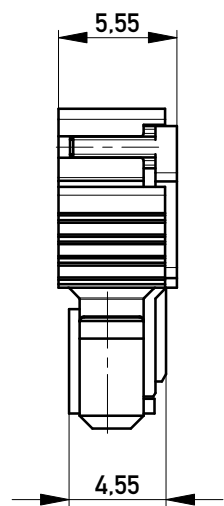

Abdeckung vorverrastet
cover loose mounted

Abdeckung verpresst
cover pressed on

Verpackt in Tray - tray packaging
Verpackungseinheit 154 Stück - packaging unit 154

Einzelheit X
detail X

Information: Codierung rot - coding red	Tolerances  All Dimensions in mm	Scale	3:1
		Designation F 2,54 SRC-A, 3-polig	
All rights reserved. Only for Information. To ensure that this is the latest version of this drawing, please contact one of the ERNI companies before using.	Subject to modification without prior notice. Drawing will not be updated.	 www.ERNI.com	
		b Index	25.02.2014 Date
		Class	SRCBUG