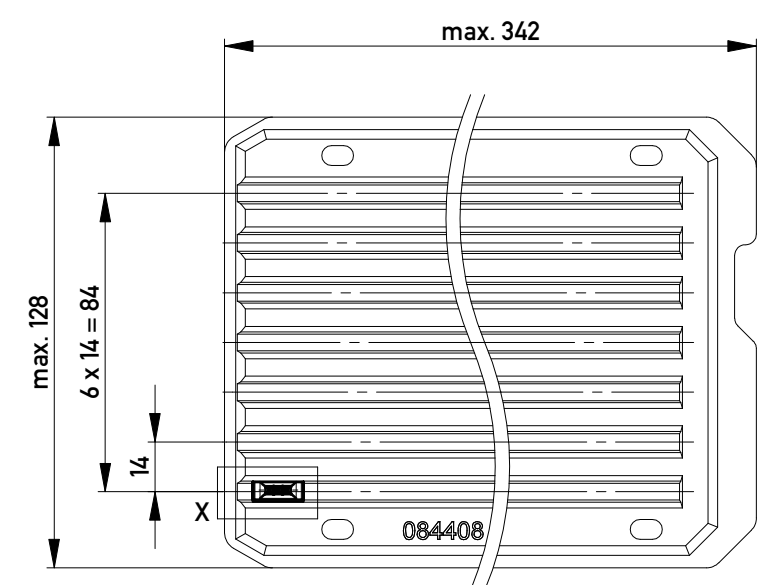

Abdeckung vorverrastet
cover loose mounted

Abdeckung verpresst
cover pressed on

Verpackt in Tray - tray packaging
Verpackungseinheit 154 Stück - packaging unit 154

Einzelheit X
detail X

Information: Codierung rot - coding red	Tolerances  All Dimensions in mm	Scale	3:1
		Designation F 2,54 SRC-A, 3-polig	
All rights reserved. Only for Information. To ensure that this is the latest version of this drawing, please contact one of the ERNI companies before using.	Subject to modification without prior notice. Drawing will not be updated.	 www.ERNI.com	
		b Index	25.02.2014 Date
		Class	SRCBUG