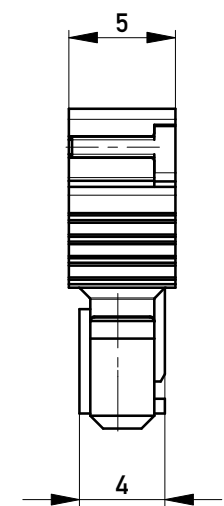

Abdeckung vorverrastet
cover loose mounted

Abdeckung verpresst
cover pressed on

Verpackt in Tray - tray packaging
Verpackungseinheit 154 Stück - packaging unit 154

Einzelheit X
detail X

Information: Codierung rot - coding red	Tolerances  All Dimensions in mm	Scale	3:1
		Designation F 2,54 SRC-A, 3-polig	
All rights reserved. Only for Information. To ensure that this is the latest version of this drawing, please contact one of the ERNI companies before using.	Subject to modification without prior notice. Drawing will not be updated.	 www.ERNI.com	
		b Index	25.02.2014 Date
		Class	SRCBUG