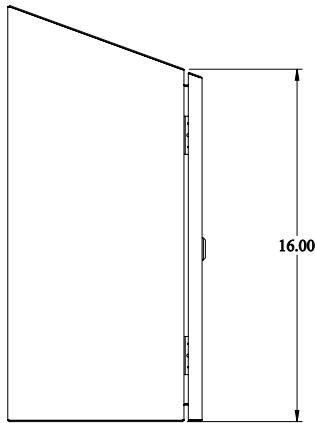

PART No. ST161608LG

for more information visit
www.hammfg.com
Data subject to change without notice
Isometric drawing Not to Scale

TOP VIEW

FRONT VIEW

LEFT SIDE VIEW

RIGHT SIDE VIEW

BACK VIEW

BOTTOM VIEW