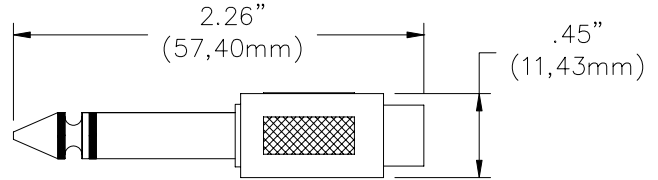

Models 6878, 6879

1/4" Plug (mono) / RCA Jack, 1/4" Jack (mono) / RCA Plug

Model 6878 1/4" Plug (mono) / RCA Jack Adapter

Model 6879 1/4" Jack (mono) / RCA Plug Adapter

Use to convert between RCA to
1/4" mono

Features

- Two pole mono-to-mono version.
- Easy-to-use black and silver design.

Materials

Contacts are nickel-plated brass.

Ordering Information

Model: 6878, 6879

| | |
|---------------------|---------------|
| Number of Contacts | 2 pole (mono) |
| Dielectric strength | 1000 V dc |

All dimensions are in inches. Tolerances (except noted): .xx = ±.02" (.51 mm), .xxx = ±.005" (.127 mm). All specifications are to the latest revisions. Specifications are subject to change without notice. Registered trademarks are the property of their respective companies.