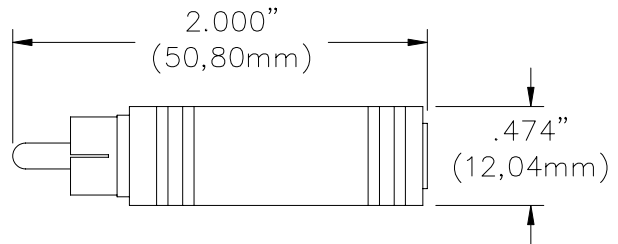

Models 6878, 6879

1/4" Plug (mono) / RCA Jack, 1/4" Jack (mono) / RCA Plug

Model 6878 1/4" Plug (mono) / RCA Jack Adapter

Model 6879 1/4" Jack (mono) / RCA Plug Adapter

Use to convert between RCA to
1/4" mono

Features

- Two pole mono-to-mono version.
- Easy-to-use black and silver design.

Materials

Contacts are nickel-plated brass.

Ordering Information

Model: 6878, 6879

| | |
|---------------------|---------------|
| Number of Contacts | 2 pole (mono) |
| Dielectric strength | 1000 V dc |

All dimensions are in inches. Tolerances (except noted): .xx = ±.02" (.51 mm), .xxx = ±.005" (.127 mm). All specifications are to the latest revisions. Specifications are subject to change without notice. Registered trademarks are the property of their respective companies.