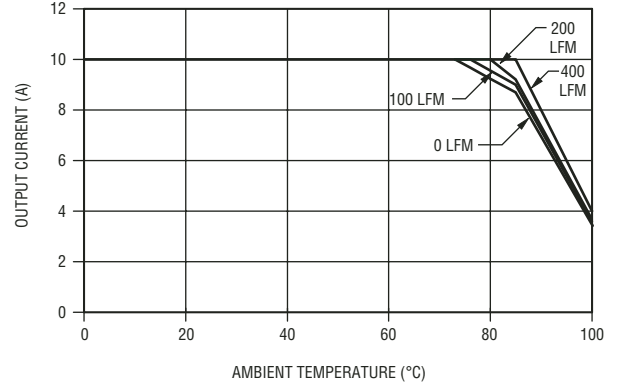

SLN10A-5SA Series – Power Module

Efficiency Curve

Temperature Derating

How to Order

Reliable Electronic Solutions

Asia-Pacific: TEL +886- (0)2 25624117 • FAX +886- (0)2 25624116

Europe: TEL +41-41 768 5555 • FAX +41-41 768 5510