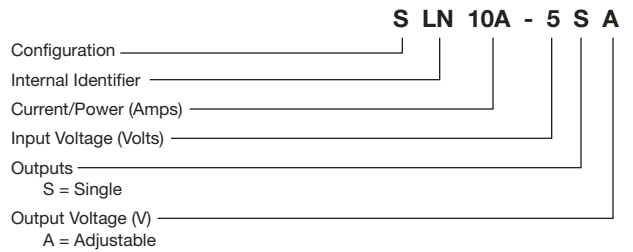

SLN10A-5SA Series – Power Module

Efficiency Curve

Temperature Derating

How to Order

Reliable Electronic Solutions

Asia-Pacific: TEL +886- (0)2 25624117 • FAX +886- (0)2 25624116

Europe: TEL +41-41 768 5555 • FAX +41-41 768 5510