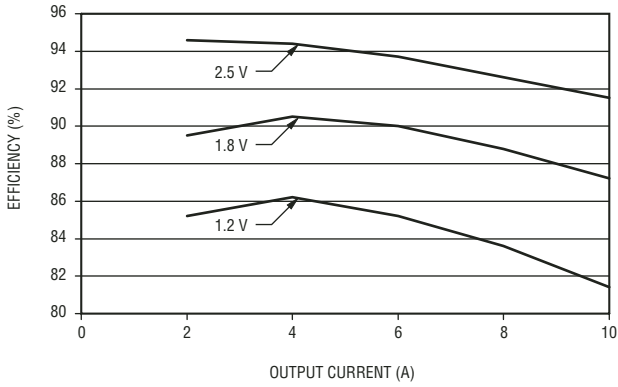

SLN10A-5SA Series – Power Module

Efficiency Curve

Temperature Derating

How to Order

Reliable Electronic Solutions

Asia-Pacific: TEL +886- (0)2 25624117 • FAX +886- (0)2 25624116

Europe: TEL +41-41 768 5555 • FAX +41-41 768 5510