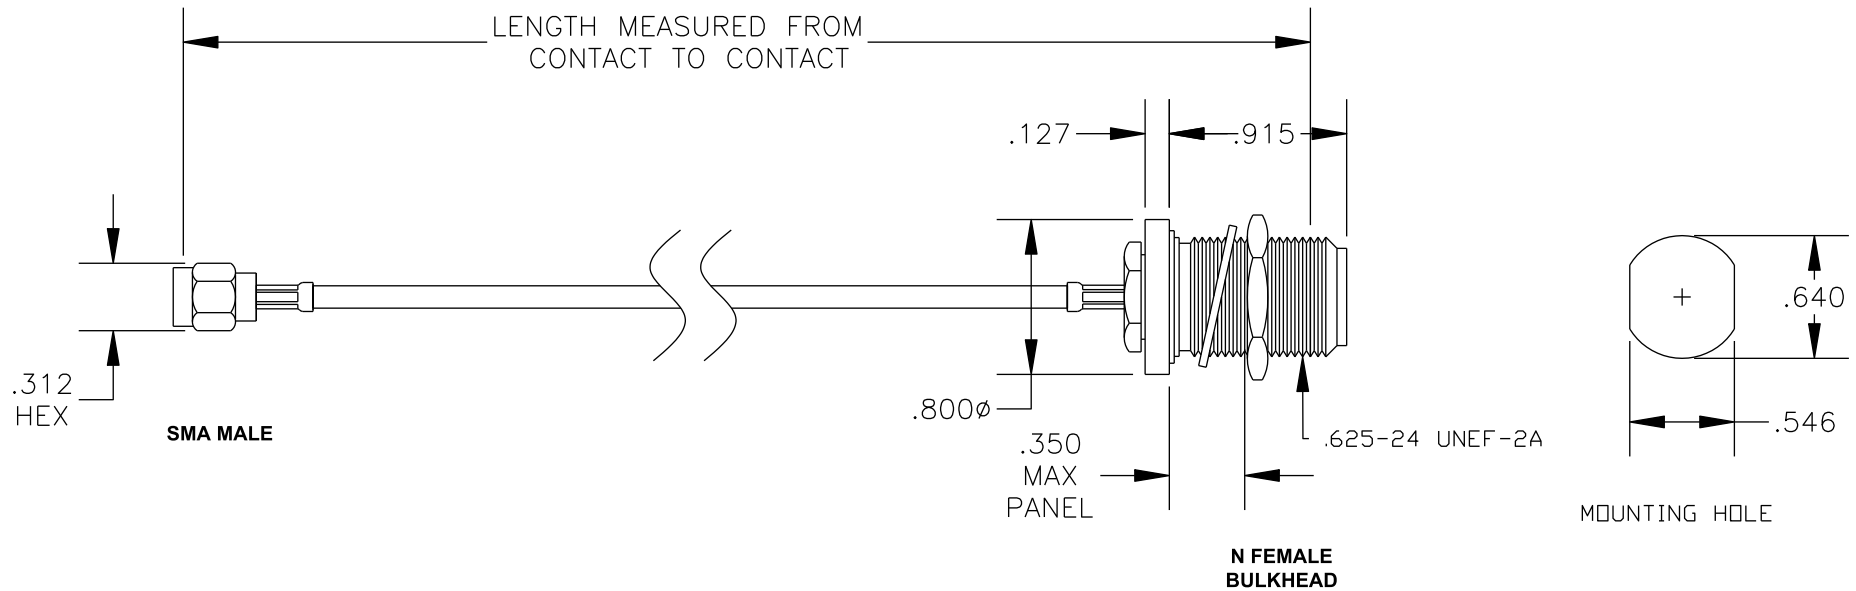

COMPONENTS	IMPEDANCE
SMA MALE	50 OHM
N FEMALE BULKHEAD	50 OHM
RG316/U	50 OHM

Standard Lengths	
-12	12"
-24	24"
-36	36"
-48	48"
-60	60"
-XXX	Custom Length in inches

PASTERNAK ENTERPRISES, INC.

P.O BOX 16759, IRVINE, CA 92623
PHONE (949) 261-1920 FAX (949) 261-7451

WEB ADDRESS: www.pasternack.com
E-MAIL ADDRESS: sales@pasternack.com

COAXIAL & FIBER OPTICS

DWG TITLE

PE33555LF-XX

DES. CABLE ASSEMBLY, RG316/U, SMA MALE TO N FEMALE BULKHEAD (LEAD FREE)

REV. A **FSCM NO. 53919**

CAD FILE 012408

SCALE N/A

SIZE A 147

NOTES:

1. UNLESS OTHERWISE SPECIFIED ALL DIMENSIONS ARE NOMINAL.
2. ALL SPECIFICATIONS ARE SUBJECT TO CHANGE WITHOUT NOTICE AT ANY TIME.
3. DIMENSIONS ARE IN INCHES.
4. LENGTH TOLERANCE IS $\pm 1.5\%$ OR $\pm 3/8"$, WHICHEVER IS GREATER.