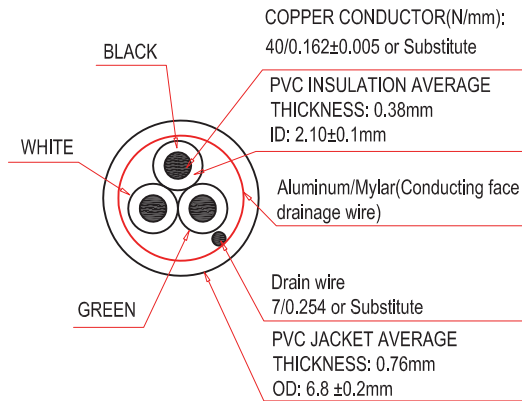

E

F

F

G

G

H

H

Material:

- SVT 3x18AWG(0.824MM²) VW-1 Shielded, 105° 300V
- Jacket Color: Black
- E- Green; L- Black; N- White

Electrical Test :

- 100% Open & Short Testing
- Insulation Resistance : 100meg-ohm(Min.)
- Voltage : 500V DC / 1 Min.

Title
Power cord - Plug ⇔ Open End
 SVT, 18AWG, 105°C, Shielded, 0.5 meter

ASSMANN WSW-No.
AK500-OE-7-0.5-R

Drawing-No.

rev01

Replace Sheet 1/1

1

2

3