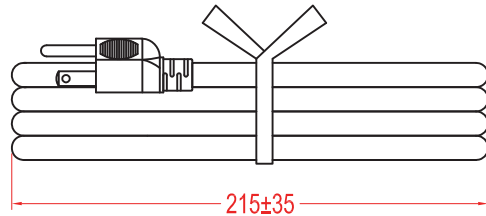

1

2

3

4

5

6

7

A

A

B

B

C

C

D

D

E

E

F

F

G

G

H

H

Material:

- SVT 3x18AWG(0.824MM²) VW-1 Shielded, 105° 300V
- Jacket Color: Black
- E- Green; L- Black; N- White

Electrical Test :

- 100% Open & Short Testing
- Insulation Resistance : 100meg-ohm(Min.)
- Voltage : 500V DC / 1 Min.

Unit: mm

Scale	Free					Date	Name
TOLERANCE					Drawn	27.12.11	Chappell
X.	±X				Approved	21.06.13	Groll
X.X	±X						
X.XX	±X						
DIM	TOL						
X.°	±X°						
X.X°	±X°	①	Updated all information	21.06.13	Wilson		
Angle	TOL	Id.	Modification	Date	Name		

Title
Power cord - Plug ⇔ Open End
SVT, 18AWG, 105°C, Shielded, 0.5 meter

ASSMANN WSW-No.
AK500-OE-7-0.5-R

Drawing-No.

rev01

Replace Sheet 1/1

1

2

3

4

5

6

7