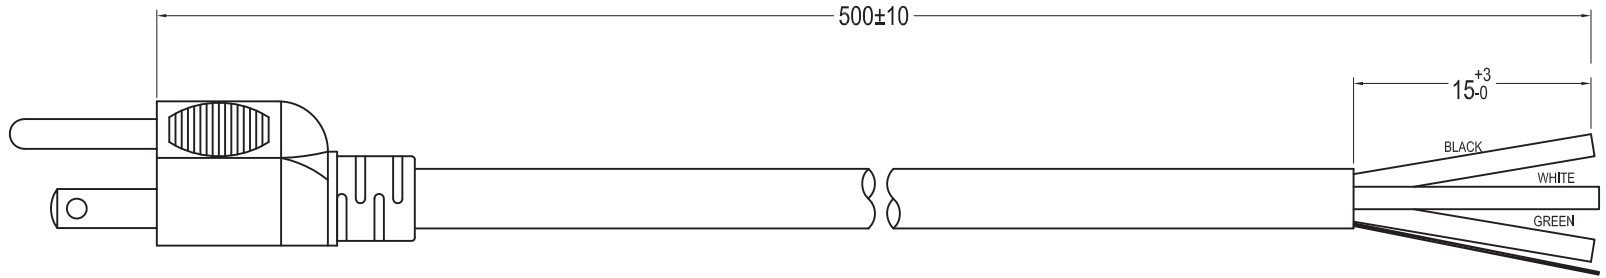

1

2

3

4

5

6

7

A

A

B

B

C

C

D

D

E

E

F

F

G

G

H

H

Material:

- SVT 3x18AWG(0.824MM²) VW-1 Shielded, 105° 300V
- Jacket Color: Black
- E- Green; L- Black; N- White

Electrical Test :

- 100% Open & Short Testing
- Insulation Resistance : 100meg-ohm(Min.)
- Voltage : 500V DC / 1 Min.

Unit: mm

Scale	Free					Date	Name
TOLERANCE					Drawn	27.12.11	Chappell
X.	±X				Approved	21.06.13	Groll
X.X	±X						
X.XX	±X						
DIM	TOL						
X.°	±X°						
X.X°	±X°	①	Updated all information	21.06.13	Wilson		
Angle	TOL	Id.	Modification	Date	Name		

Title
Power cord - Plug ⇔ Open End
SVT, 18AWG, 105°C, Shielded, 0.5 meter

ASSMANN WSW-No.
AK500-OE-7-0.5-R

Drawing-No.

rev01

Replace Sheet 1/1

1

2

3

4

5

6

7