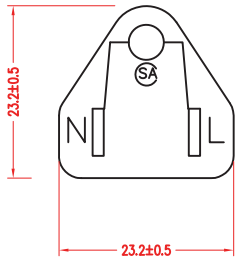

1

2

3

4

5

6

7

A

A

B

B

C

C

D

D

E

E

F

F

G

G

H

H