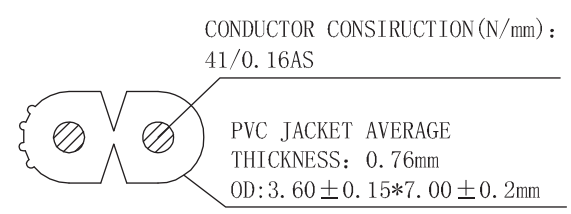

- Material:**
- E243711(UL) SPT-2 2 x 18AWG(0.824MM²) VW-1 60°C 300V - CSA 228191
 - Jacket Color: Black
- Electrical:**
- 100% Open & Short Testing
 - Insulation Resistance: 100MΩ (Min.)
 - Voltage: 500V DC / 1 Min.

Unit: MM

| | | | | | | | |
|-----------|-------|--|--|--|----------|----------|----------|
| Scale | 1:1 | | | | | | Name |
| TOLERANCE | | | | | Drawn | 11.27.11 | Chappell |
| X.X | ±0.40 | | | | Approved | | |
| X.XX | ±0.25 | | | | | | |
| X.XXX | ±0.15 | | | | | | |
| Angle | ±3° | | | | | | |
| | | | | | | | |
| | | | | | | | |
| | | | | | | | |
| | | | | | | | |
| | | | | | | | |