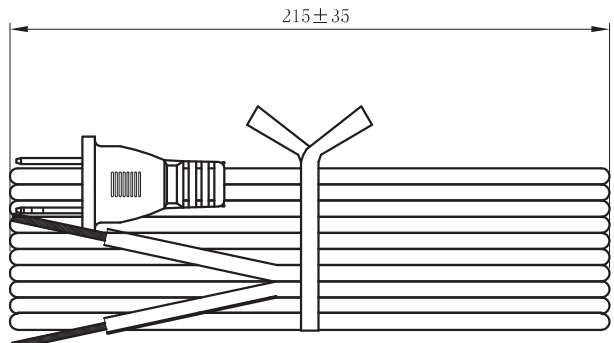

A A

B B

C C

D D

E E

F F

G G

H H

- Material:**
- E243711(UL) SPT-2 2 x 18AWG(0.824MM²) VW-1 60°C 300V - CSA 228191
 - Jacket Color: Black
- Electrical:**
- 100% Open & Short Testing
 - Insulation Resistance: 100MΩ (Min.)
 - Voltage: 500V DC / 1 Min.

Unit: MM

| | | | | | | | |
|-----------|-------|--|--|--|----------|----------|----------|
| Scale | 1:1 | | | | | | Name |
| TOLERANCE | | | | | Drawn | 11.27.11 | Chappell |
| X.X | ±0.40 | | | | Approved | | |
| X.XX | ±0.25 | | | | | | |
| X.XXX | ±0.15 | | | | | | |
| Angle | ±3° | | | | | | |
| | | | | | | | |
| | | | | | | | |
| | | | | | | | |
| | | | | | | | |
| | | | | | | | |

| | | |
|--|-------|-------------------------|
| Item No. | | AK500-OE-13-6F-R |
| Title | | |
| Power Cord - SPT-1/Open End, Polarized, Unshielded, 60°C, 6 Feet | | |
| Drawing No. | | rev00 |
| Replace | Sheet | |