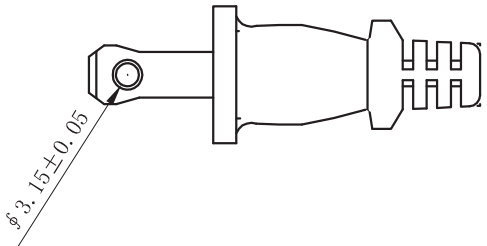

A A

B B

C C

D D

E E

F F

G G

H H

- Material:**
- E243711(UL) SPT-2 2 x 18AWG(0.824MM²) VW-1 60°C 300V - CSA 228191
 - Jacket Color: Black
- Electrical:**
- 100% Open & Short Testing
 - Insulation Resistance: 100MΩ (Min.)
 - Voltage: 500V DC / 1 Min.

Unit: MM

| | | | | | | | |
|-----------|-------|--|--|--|----------|----------|----------|
| Scale | 1:1 | | | | | | Name |
| TOLERANCE | | | | | Drawn | 11.27.11 | Chappell |
| X.X | ±0.40 | | | | Approved | | |
| X.XX | ±0.25 | | | | | | |
| X.XXX | ±0.15 | | | | | | |
| Angle | ±3° | | | | | | |
| | | | | | | | |
| | | | | | | | |
| | | | | | | | |
| | | | | | | | |
| | | | | | | | |

| | | |
|--|-------|-------------------------|
| Item No. | | AK500-OE-13-6F-R |
| Title | | |
| Power Cord - SPT-1/Open End, Polarized, Unshielded, 60°C, 6 Feet | | |
| Drawing No. | | rev00 |
| Replace | Sheet | |