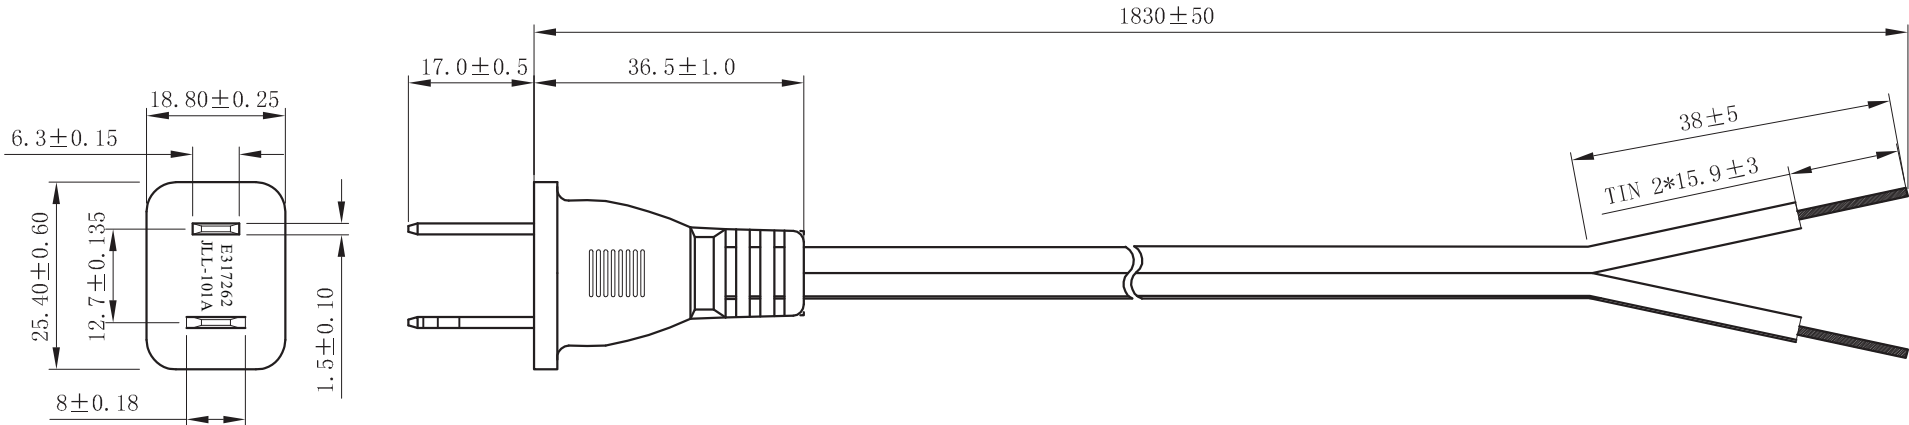

- Material:**
- E243711(UL) SPT-2 2 x 18AWG(0.824MM²) VW-1 60°C 300V - CSA 228191
 - Jacket Color: Black
- Electrical:**
- 100% Open & Short Testing
 - Insulation Resistance: 100MΩ (Min.)
 - Voltage: 500V DC / 1 Min.

Unit: MM

| | | | | | | | |
|-----------|-------|--|--|--|----------|----------|----------|
| Scale | 1:1 | | | | | | Name |
| TOLERANCE | | | | | Drawn | 11.27.11 | Chappell |
| X.X | ±0.40 | | | | Approved | | |
| X.XX | ±0.25 | | | | | | |
| X.XXX | ±0.15 | | | | | | |
| Angle | ±3° | | | | | | |
| | | | | | | | |
| | | | | | | | |
| | | | | | | | |
| | | | | | | | |
| | | | | | | | |

| | | |
|--|-------|-------------------------|
| Item No. | | AK500-OE-13-6F-R |
| Title | | |
| Power Cord - SPT-1/Open End, Polarized, Unshielded, 60°C, 6 Feet | | |
| Drawing No. | | rev00 |
| Replace | Sheet | |