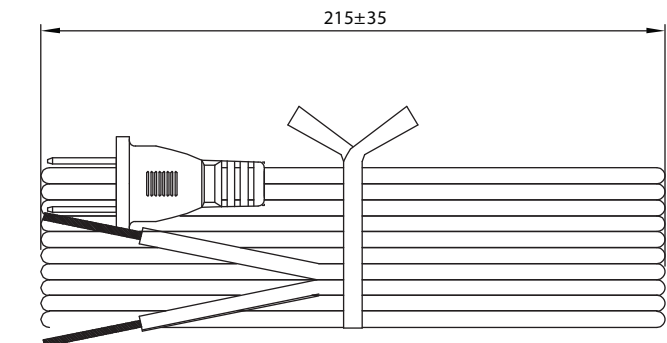

CONDUCTOR CONSIRUCTION(N/mm) :  
41/0.16AS

**Material:**

- E243711(UL) SPT-1 2 x 18AWG(0.824MM²)  
VW-1 60°C 300V  
- CSA 228191
- Jacket Color: Black

**Electrical:**

- 100% Open & Short Testing
- Insulation Resistance: 100MΩ (Min.)
- Voltage: 500V DC / 1 Min.

Unit: MM

Scale	1:1							Name
TOLERANCE						Drawn	11.27.11	Chappell
X.X	±0.40					Approved		
X.XX	±0.25							
X.XXX	±0.15							
Angle	±3°							
Modification				Date	Name			

Item No.		<b>AK500-OE-12-NP-9F-R</b>
Title		
Power Cord - SPT-1/Open End, Non-Polarized, Unshielded, 60°C, 9 Feet		
Drawing No.		<b>rev00</b>
Replace	Sheet	