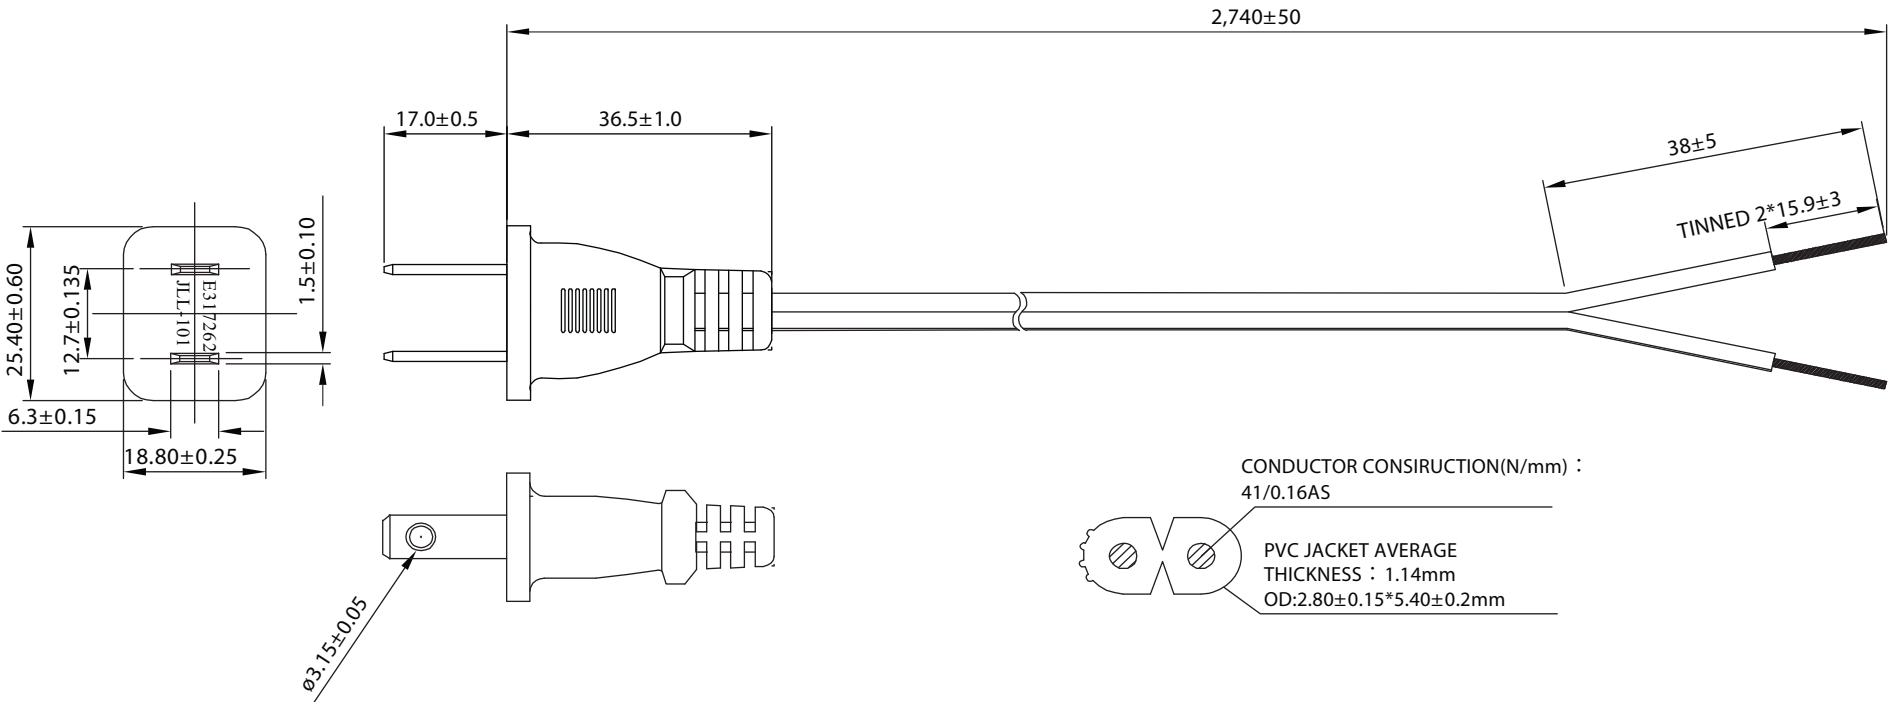

CONDUCTOR CONSIRUCTION(N/mm) :  
41/0.16AS

**Material:**

- E243711(UL) SPT-1 2 x 18AWG(0.824MM²)  
VW-1 60°C 300V  
- CSA 228191
- Jacket Color: Black

**Electrical:**

- 100% Open & Short Testing
- Insulation Resistance: 100MΩ (Min.)
- Voltage: 500V DC / 1 Min.

Unit: MM

Scale	1:1							Name
TOLERANCE						Drawn	11.27.11	Chappell
X.X	±0.40					Approved		
X.XX	±0.25							
X.XXX	±0.15							
Angle	±3°							
Modification				Date	Name			

Item No.		<b>AK500-OE-12-NP-9F-R</b>
Title		
Power Cord - SPT-1/Open End, Non-Polarized, Unshielded, 60°C, 9 Feet		
Drawing No.		<b>rev00</b>
Replace	Sheet	