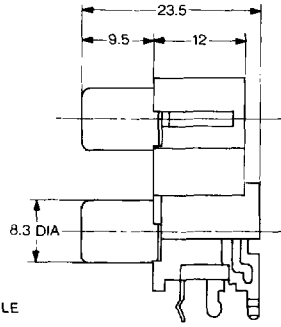

ピンジャック(スタイルIII) b
PIN JACKS (Style III) b

UNIT: mm

$h = 8\text{ mm}$

JPJ9411

Model No. JPJ94 -01- 0

回路図/Schematic

Upper Housing Color ㊟		Lower Housing Color ㊠	
1	Black	1	Black
2	Red	2	Red
3	White	3	White
4	Yellow	4	Yellow
5	Blue	5	Blue

UNIT: mm

$h = 12.5\text{ mm}$

JPJ8411

Model No. JPJ 84 -01- 0

回路図/Schematic

Upper Housing Color ①		Lower Housing Color ②		
1	Black	1	Black	
2	Red	2	Red	
3	White	3	White	
4	Yellow	4	Yellow	
5	Blue	5	Blue	