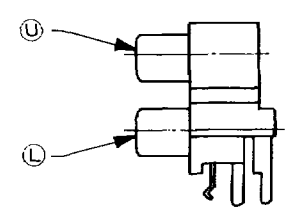

ピンジャック(スタイルIII) b
PIN JACKS (Style III) b

UNIT: mm

$h = 8\text{ mm}$

JPJ9411

Model No. JPJ94 -01- 0

回路図/Schematic

Upper Housing Color ㊟		Lower Housing Color ㊠	
1	Black	1	Black
2	Red	2	Red
3	White	3	White
4	Yellow	4	Yellow
5	Blue	5	Blue

UNIT: mm

$h = 12.5\text{ mm}$

JPJ8411

Model No. JPJ 84 -01- 0

回路図/Schematic

Upper Housing Color ①		Lower Housing Color ②		
1	Black	1	Black	
2	Red	2	Red	
3	White	3	White	
4	Yellow	4	Yellow	
5	Blue	5	Blue	