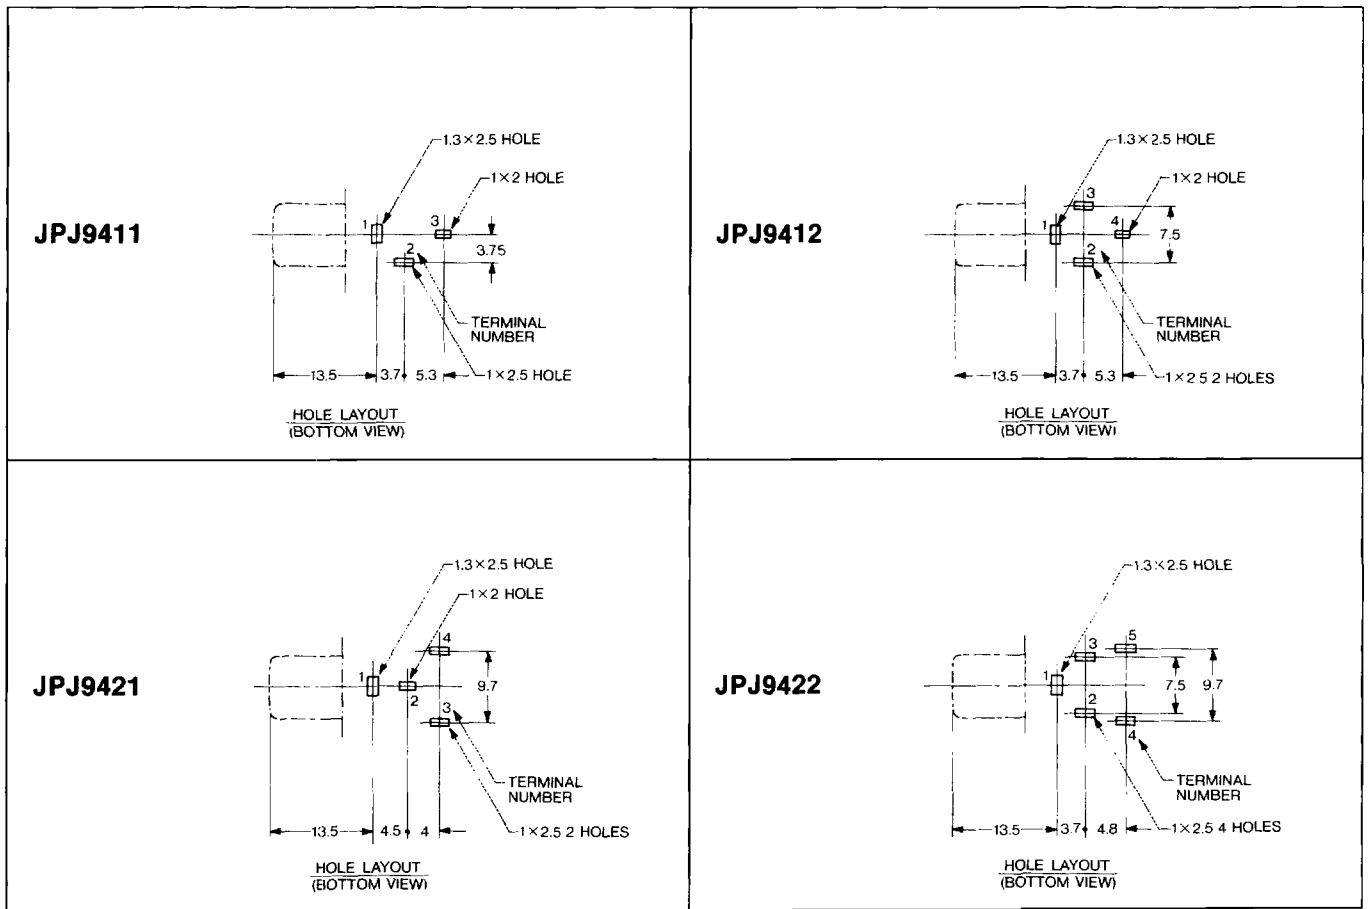

ピンジャック(スタイルIII) b
PIN JACKS (Style III) b

UNIT: mm

$h = 8\text{ mm}$

JPJ9411

Model No. JPJ94 -01- 0

回路図/Schematic

Upper Housing Color ㊟		Lower Housing Color ㊠	
1	Black	1	Black
2	Red	2	Red
3	White	3	White
4	Yellow	4	Yellow
5	Blue	5	Blue

UNIT: mm

$h = 12.5\text{ mm}$

JPJ8411

Model No. JPJ 84 -01- 0

回路図/Schematic

Upper Housing Color ①		Lower Housing Color ②		
1	Black	1	Black	
2	Red	2	Red	
3	White	3	White	
4	Yellow	4	Yellow	
5	Blue	5	Blue	