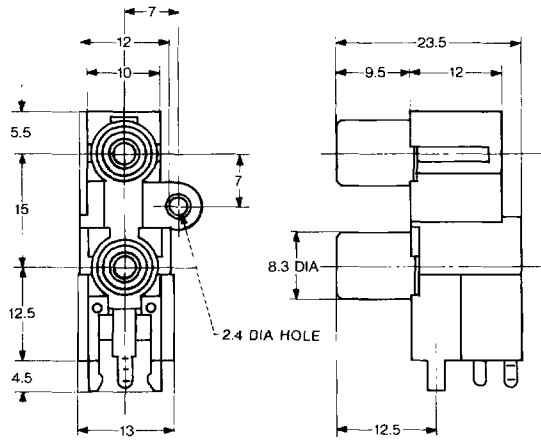

ピンジャック(スタイルIII) b
PIN JACKS (Style III) b

UNIT: mm

$h = 8\text{ mm}$

JPJ9411

Model No. JPJ94 -01- 0

回路図/Schematic

Upper Housing Color ㊟		Lower Housing Color ㊠	
1	Black	1	Black
2	Red	2	Red
3	White	3	White
4	Yellow	4	Yellow
5	Blue	5	Blue

UNIT: mm

$h = 12.5\text{ mm}$

JPJ8411

Model No. JPJ 84 -01- 0

回路図/Schematic

Upper Housing Color ①		Lower Housing Color ②		
1	Black	1	Black	
2	Red	2	Red	
3	White	3	White	
4	Yellow	4	Yellow	
5	Blue	5	Blue	