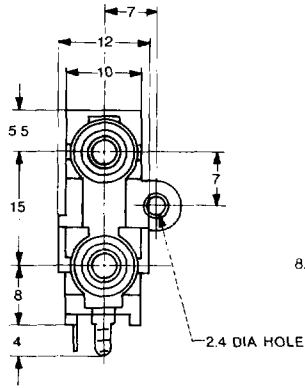

ピンジャック(スタイルIII) b
PIN JACKS (Style III) b

UNIT: mm

$h = 8\text{ mm}$

JPJ9411

Model No. JPJ94 -01- 0

回路図/Schematic

Upper Housing Color ㊟		Lower Housing Color ㊠	
1	Black	1	Black
2	Red	2	Red
3	White	3	White
4	Yellow	4	Yellow
5	Blue	5	Blue

UNIT: mm

$h = 12.5\text{ mm}$

JPJ8411

Model No. JPJ 84 -01- 0

回路図/Schematic

Upper Housing Color ①		Lower Housing Color ②		
1	Black	1	Black	
2	Red	2	Red	
3	White	3	White	
4	Yellow	4	Yellow	
5	Blue	5	Blue	