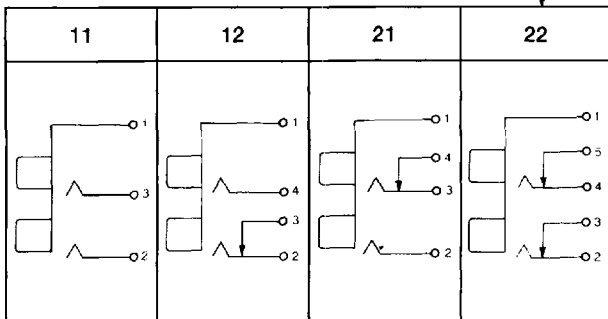

ピンジャック(スタイルIII) b
PIN JACKS (Style III) b

UNIT: mm

$h = 8\text{ mm}$

JPJ9411

Model No. JPJ94 -01- 0

回路図/Schematic

Upper Housing Color ㊟		Lower Housing Color ㊠	
1	Black	1	Black
2	Red	2	Red
3	White	3	White
4	Yellow	4	Yellow
5	Blue	5	Blue

UNIT: mm

$h = 12.5\text{ mm}$

JPJ8411

Model No. JPJ 84 -01- 0

回路図/Schematic

Upper Housing Color ①		Lower Housing Color ②		
1	Black	1	Black	
2	Red	2	Red	
3	White	3	White	
4	Yellow	4	Yellow	
5	Blue	5	Blue	