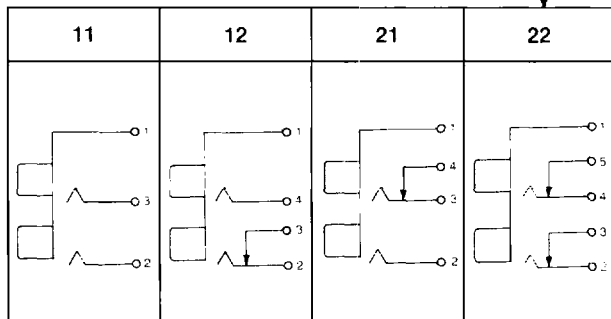

ピンジャック(スタイルIII) b
PIN JACKS (Style III) b

UNIT: mm

$h = 8\text{ mm}$

JPJ9411

Model No. JPJ94 -01- 0

回路図/Schematic

Upper Housing Color ㊟		Lower Housing Color ㊠	
1	Black	1	Black
2	Red	2	Red
3	White	3	White
4	Yellow	4	Yellow
5	Blue	5	Blue

UNIT: mm

$h = 12.5\text{ mm}$

JPJ8411

Model No. JPJ 84 -01- 0

回路図/Schematic

Upper Housing Color ①		Lower Housing Color ②		
1	Black	1	Black	
2	Red	2	Red	
3	White	3	White	
4	Yellow	4	Yellow	
5	Blue	5	Blue	