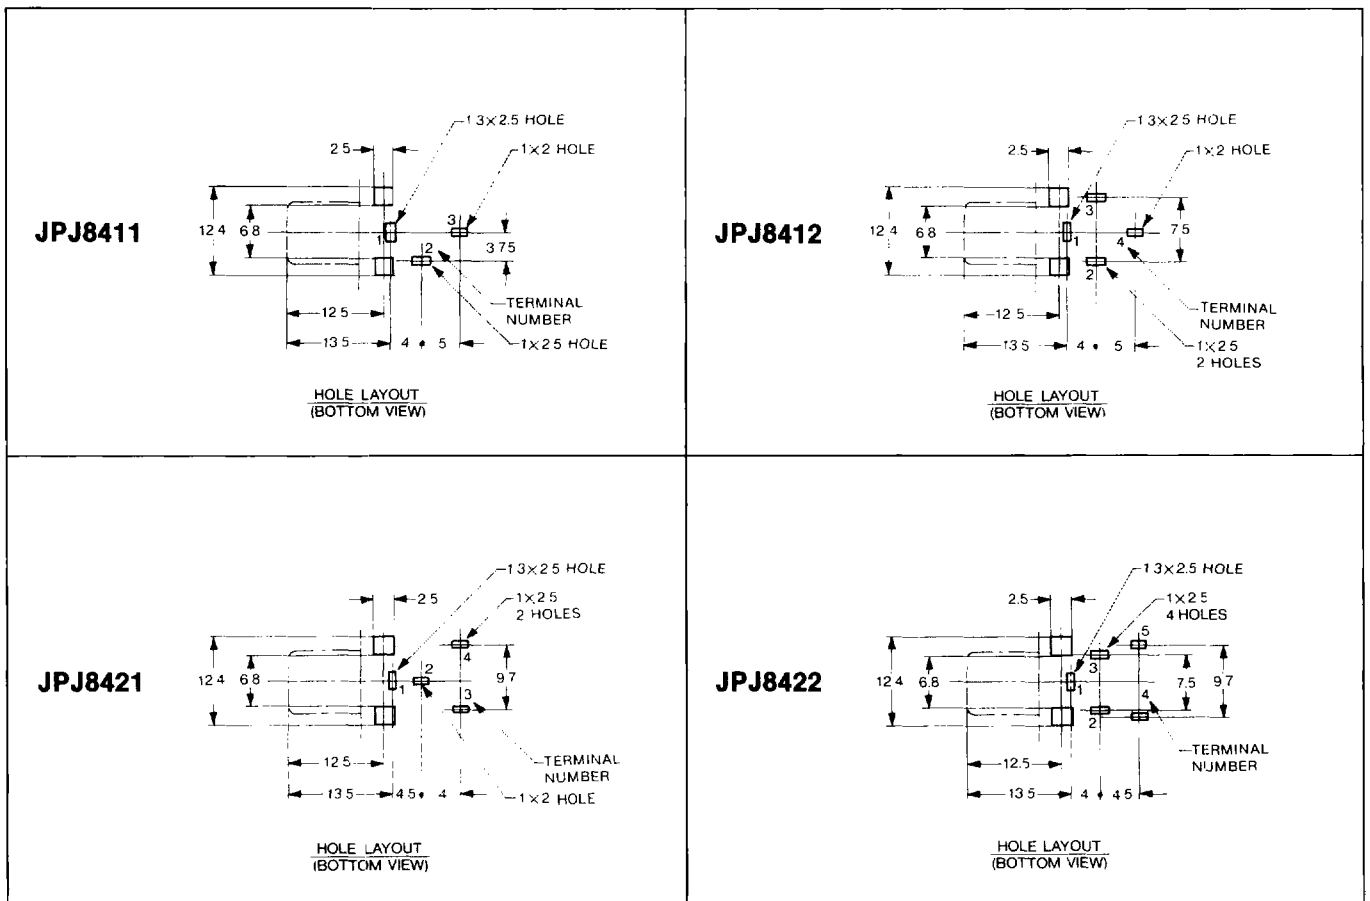

ピンジャック(スタイルIII) b
PIN JACKS (Style III) b

UNIT: mm

$h = 8\text{ mm}$

JPJ9411

Model No. JPJ94 -01- 0

回路図/Schematic

Upper Housing Color ㊟		Lower Housing Color ㊠	
1	Black	1	Black
2	Red	2	Red
3	White	3	White
4	Yellow	4	Yellow
5	Blue	5	Blue

UNIT: mm

$h = 12.5\text{ mm}$

JPJ8411

Model No. JPJ 84 -01- 0

回路図/Schematic

Upper Housing Color ①		Lower Housing Color ②		
1	Black	1	Black	
2	Red	2	Red	
3	White	3	White	
4	Yellow	4	Yellow	
5	Blue	5	Blue	