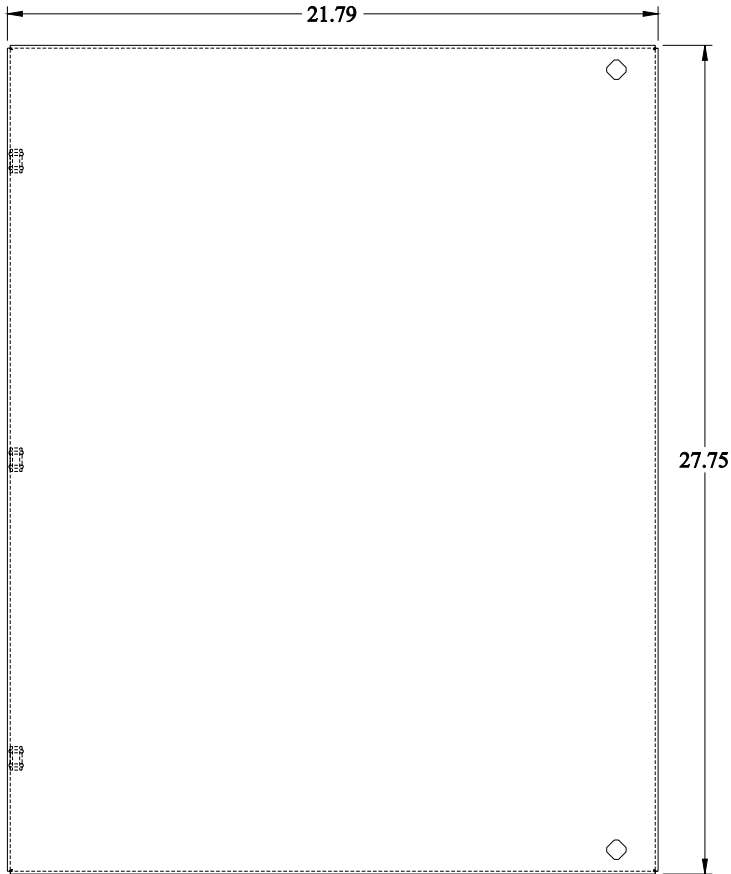

PART No. ESP3024

for more information visit
www.hammfg.com

Data subject to change without notice

Isometric drawing Not to Scale

SIDE VIEW

FRONT VIEW

BOTTOM VIEW

ISOMETRIC VIEW