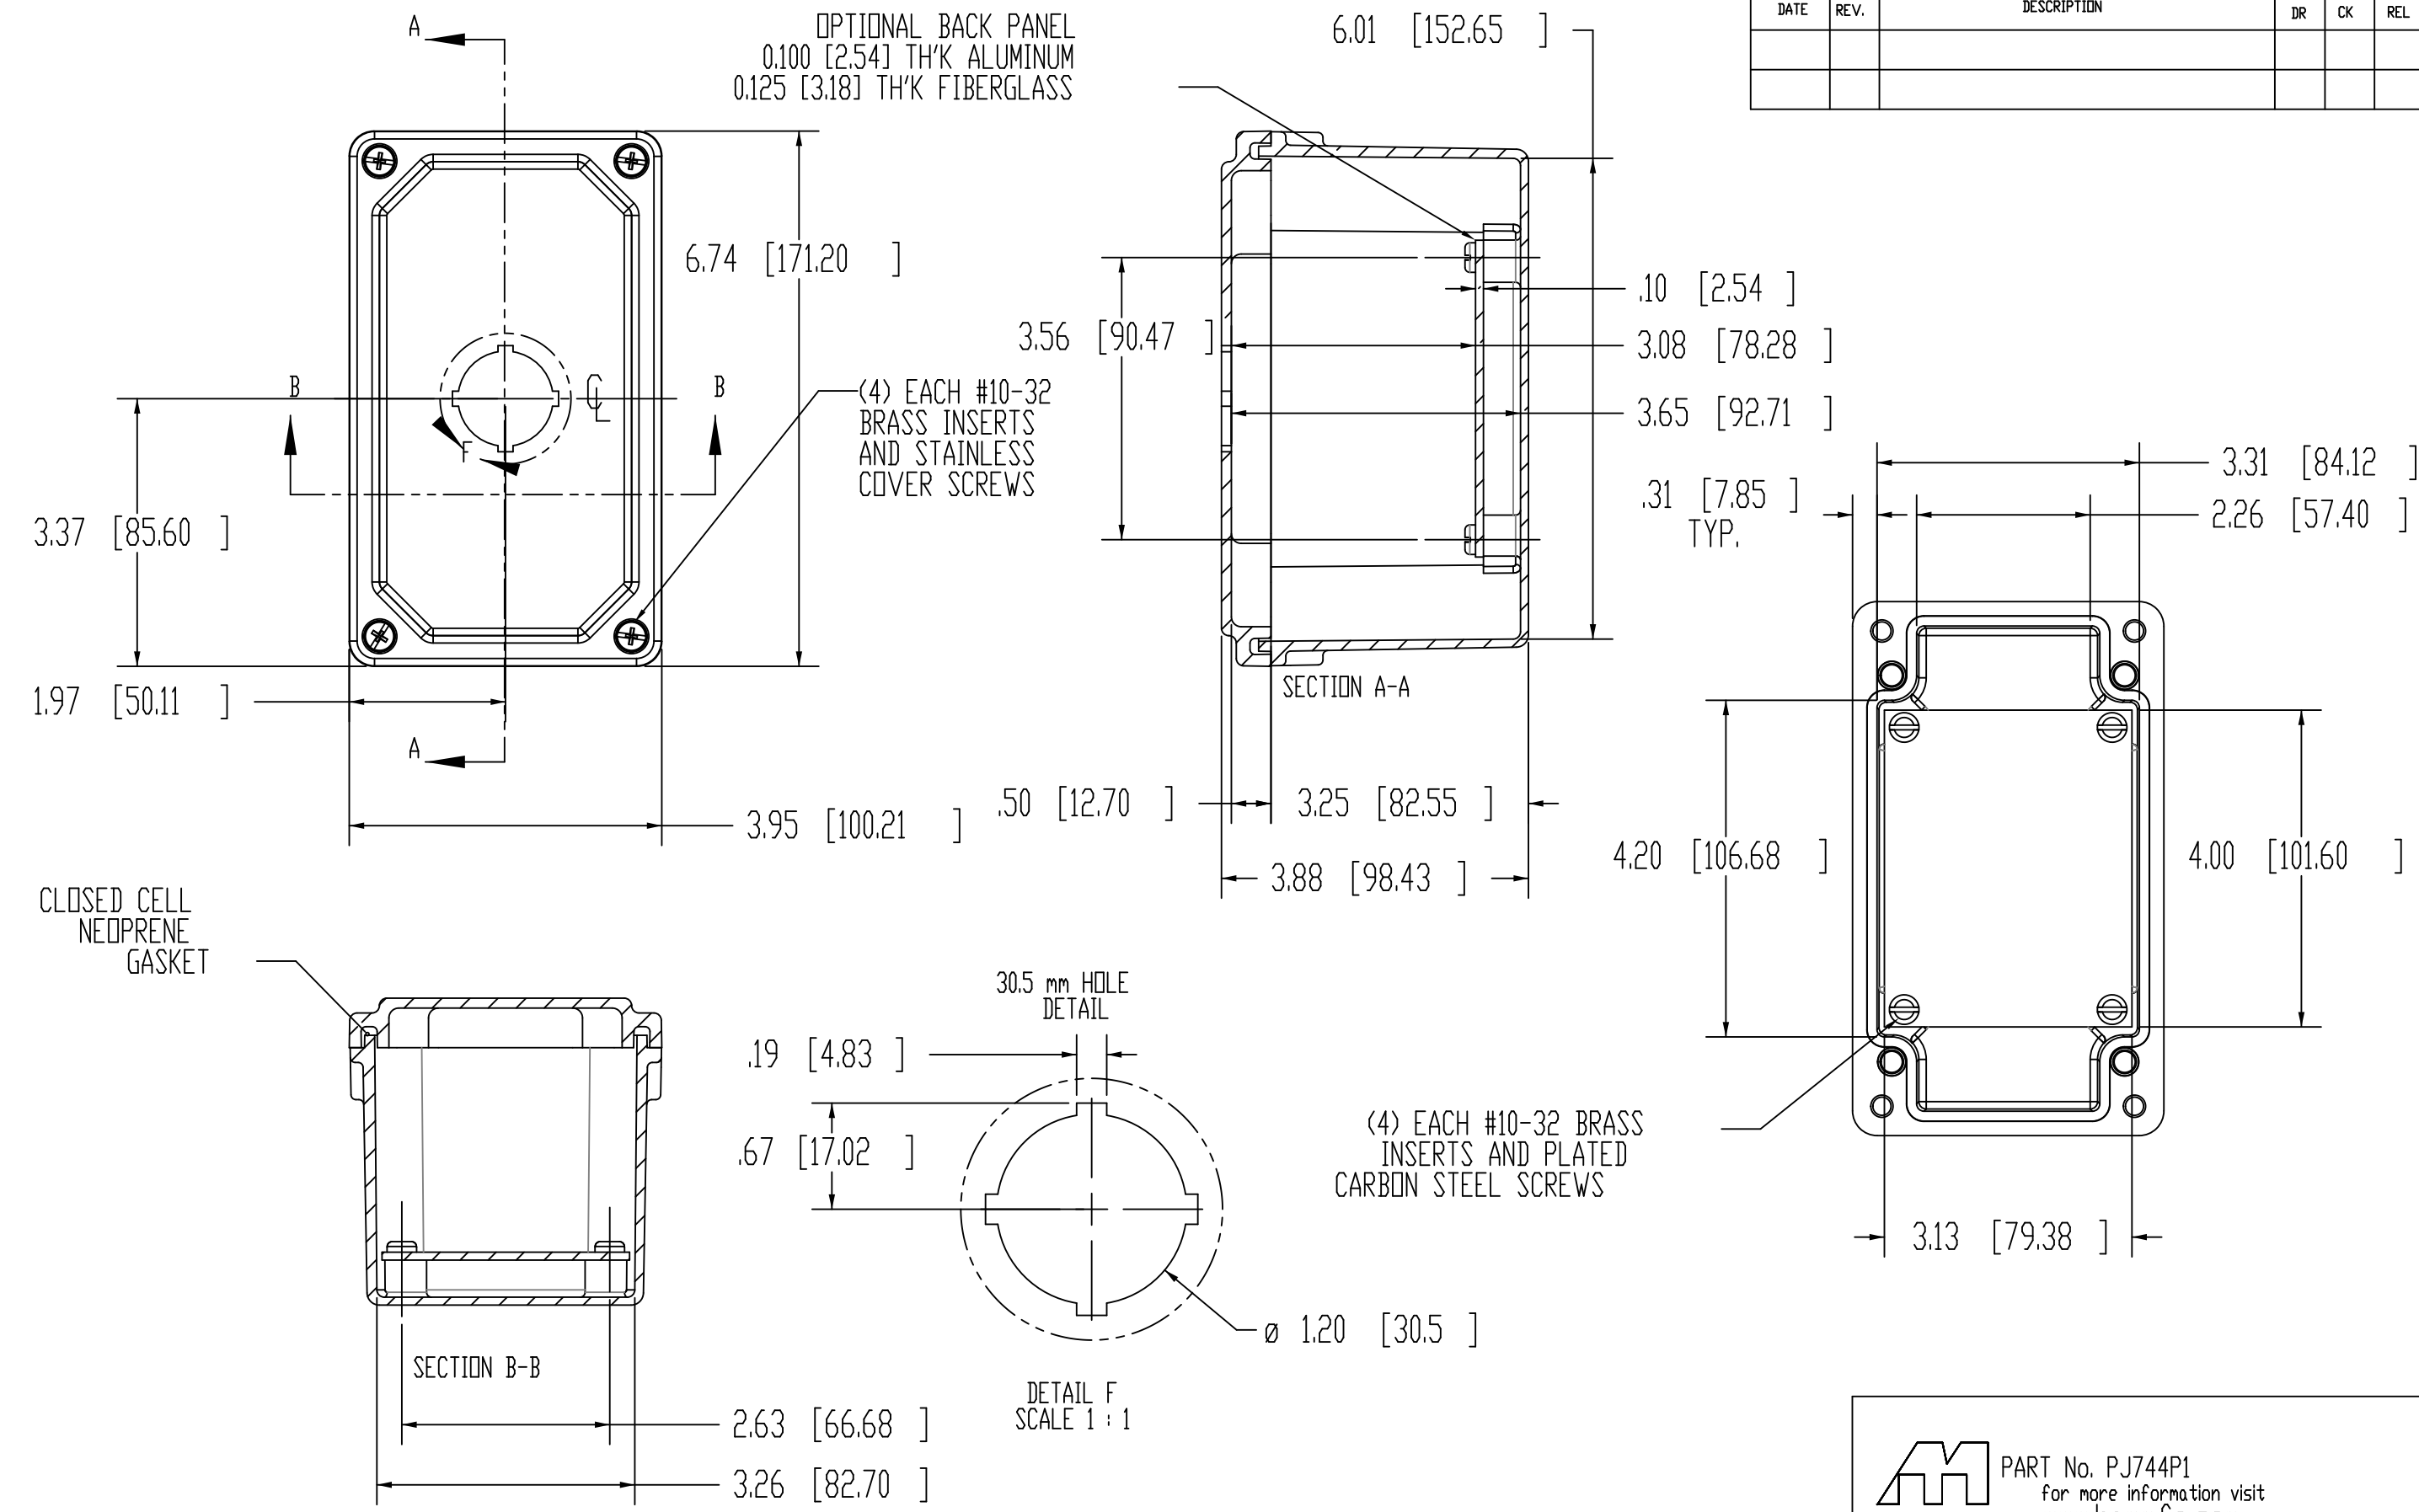

DATE	REV.	DESCRIPTION	DR	CK	REL

HW PART No. PJ744P1
 for more information visit
www.hamfmg.com
 Data subject to change without notice
 Drawing Not to Scale