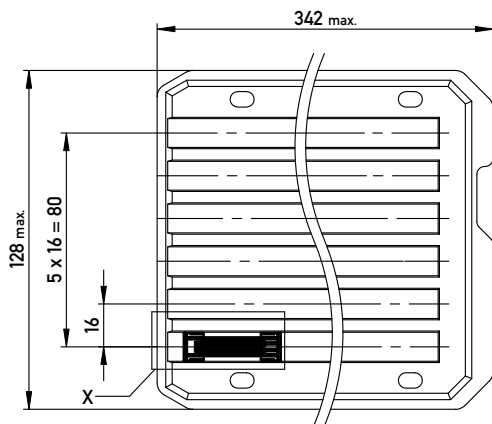

Verpackt in Tray -tray packaging
 Verpackungseinheit 48 Stück -packaging unit 48

Einzelheit X (M 2:1)
 detail X

Adapterstück für board-to-board Abstand von 38mm (beidseitig verbaut mit Federleiste: 154805, Low Profile)
 Adapter for board-to-board height 38mm (in combination with two female connectors: 154805, low profile)

Copyright by ERNI GmbH Proprietary notice pursuant to ISO 16016 to be observed.	Information:		Tolerances	 All Dimensions in mm	Scale	3:1
	All rights reserved. Only for Information. To ensure that this is the latest version of this drawing, please contact one of the ERNI companies before using.		Subject to modification without prior notice. Drawing will not be updated.		Designation 1,27 DRC Adapterstück BTB 38mm <i>12-polig</i>	
	E01	25.06.2008	www.ERNI.com		364103	
	Index	Date			Class	DRCBTB