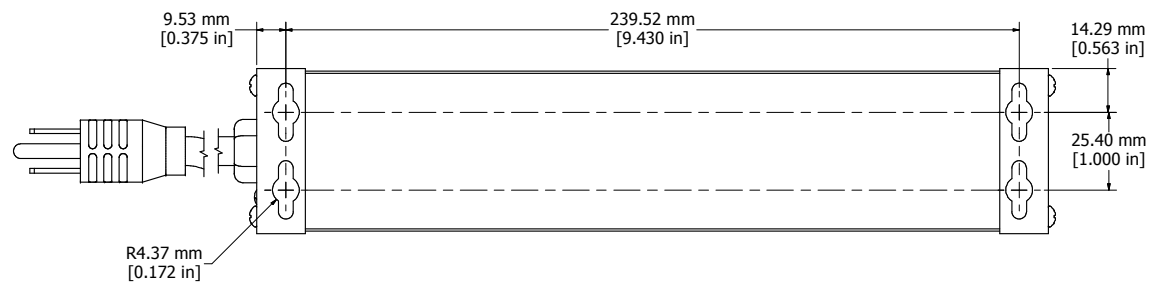

ASSEMBLY - VIEW FROM TOP

ISOMETRIC VIEW

ASSEMBLY - VIEW FROM SIDE

SECTION A-A

ASSEMBLY - VIEW FROM BOTTOM

1584T4**
Finish - Top - Black Painted Steel
Bottom - Aluminum Extrusion
Rated - 120 VAC, 60 Hz, 15 Amps
Approvals - CSA Certified Standards C22.2 (No. 21-95, 42-99) - UL Listed, Standard UL1363
Cord Length
1584T4A1 - 6' Foot Power Cord (NEMA 5-15P)
1584T4B1 - 15' Foot Power Cord (NEMA 5-15P)