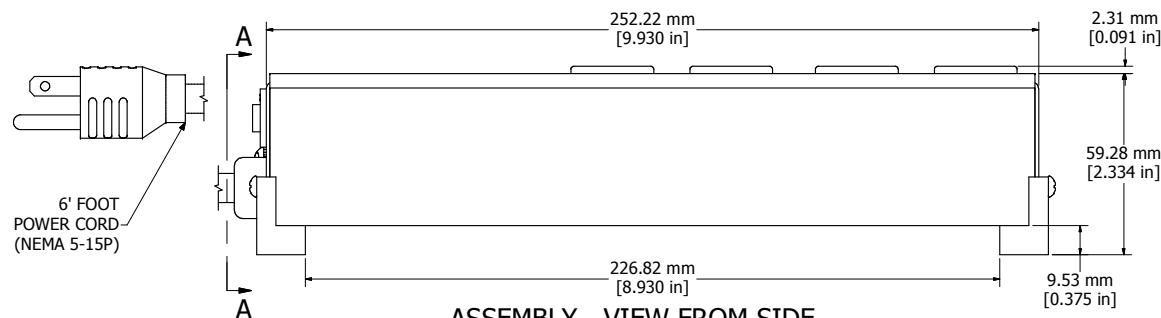

ASSEMBLY - VIEW FROM TOP

ISOMETRIC VIEW

ASSEMBLY - VIEW FROM SIDE

SECTION A-A

ASSEMBLY - VIEW FROM BOTTOM

1584T4**
Finish - Top - Black Painted Steel
Bottom - Aluminum Extrusion
Rated - 120 VAC, 60 Hz, 15 Amps
Approvals - CSA Certified Standards C22.2 (No. 21-95, 42-99) - UL Listed, Standard UL1363
Cord Length
1584T4A1 - 6' Foot Power Cord (NEMA 5-15P)
1584T4B1 - 15' Foot Power Cord (NEMA 5-15P)