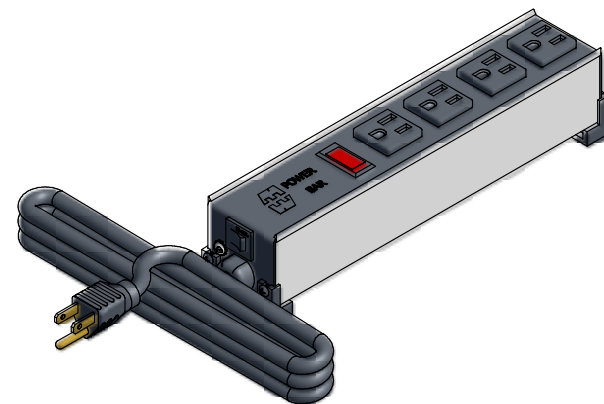

ASSEMBLY - VIEW FROM TOP

ISOMETRIC VIEW

ASSEMBLY - VIEW FROM SIDE

SECTION A-A

ASSEMBLY - VIEW FROM BOTTOM

1584T4**
Finish - Top - Black Painted Steel
Bottom - Aluminum Extrusion
Rated - 120 VAC, 60 Hz, 15 Amps
Approvals - CSA Certified Standards C22.2 (No. 21-95, 42-99) - UL Listed, Standard UL1363
Cord Length
1584T4A1 - 6' Foot Power Cord (NEMA 5-15P)
1584T4B1 - 15' Foot Power Cord (NEMA 5-15P)