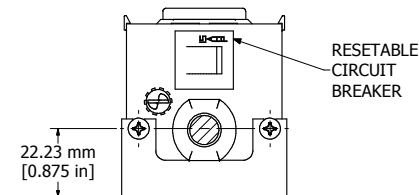

ASSEMBLY - VIEW FROM TOP

ISOMETRIC VIEW

ASSEMBLY - VIEW FROM SIDE

SECTION A-A

ASSEMBLY - VIEW FROM BOTTOM

1584T4**
Finish - Top - Black Painted Steel
Bottom - Aluminum Extrusion
Rated - 120 VAC, 60 Hz, 15 Amps
Approvals - CSA Certified Standards C22.2 (No. 21-95, 42-99) - UL Listed, Standard UL1363
Cord Length
1584T4A1 - 6' Foot Power Cord (NEMA 5-15P)
1584T4B1 - 15' Foot Power Cord (NEMA 5-15P)