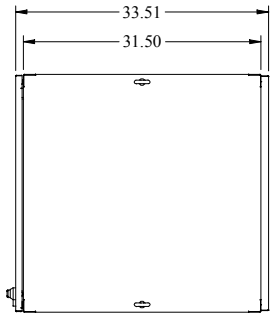

PART No. IME1688
 for more information visit
www.hammondmfg.com
 Data subject to change without notice
 Isometric drawing Not to Scale

TOP VIEW

FRONT VIEW

FRONT DOOR REMOVED

LEFT SIDE VIEW

REAR VIEW

BOTTOM VIEW