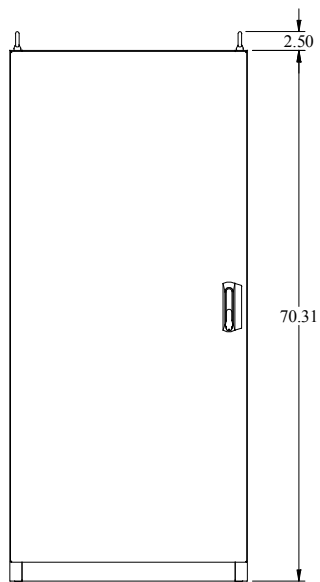

PART No. IME1688
 for more information visit
www.hammondmfg.com
 Data subject to change without notice
 Isometric drawing Not to Scale

TOP VIEW

FRONT VIEW

FRONT DOOR REMOVED

LEFT SIDE VIEW

REAR VIEW

BOTTOM VIEW