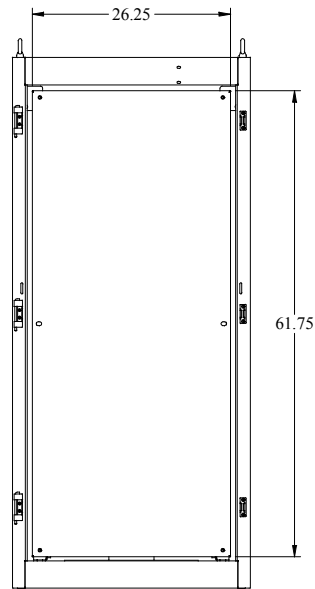

PART No. IME1688
 for more information visit
www.hammondmfg.com
 Data subject to change without notice
 Isometric drawing Not to Scale

TOP VIEW

FRONT VIEW

FRONT DOOR REMOVED

LEFT SIDE VIEW

REAR VIEW

BOTTOM VIEW