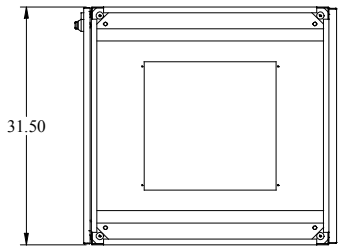

PART No. IME1688
 for more information visit
www.hammondmfg.com
 Data subject to change without notice
 Isometric drawing Not to Scale

TOP VIEW

FRONT VIEW

FRONT DOOR REMOVED

LEFT SIDE VIEW

REAR VIEW

BOTTOM VIEW