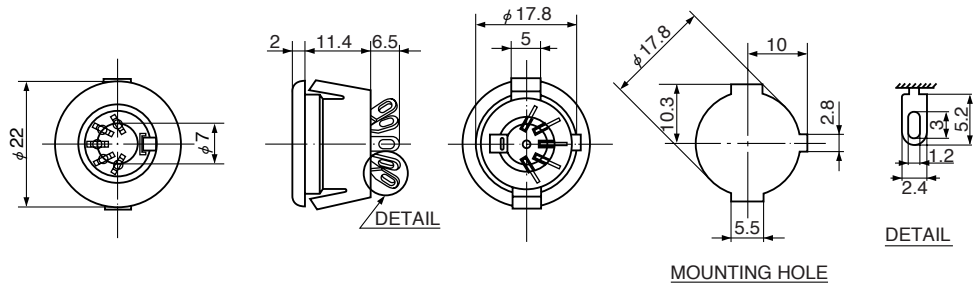

TCS0200 Series

TCS0250-011277

TCS2200 Series

TCS2250-0120177

TCS0830 Series

TCS0835-0120177

DIN Standard No.	41524	—	41524	—	45327	45322	45329	45326	—		
Number of Contact	3	4	5a	5b	5c	6	7	8a	8b		
Arrangement											
	Chassis Material Thickness	—	—	—	—	—	—	0.7	0.9		
Color	—	—	(Front View)	—	—	—	—	—	—		
TCS0200 Series	—	—	TCS0230-011177	TCS0240-011277	TCS0250-011277	TCS0350-011277	TCS0450-011177	TCS0260-011277	TCS0270-011277	TCS1080-0120177	TCS0280-011277
TCS2200 Series	—	—	TCS2230-011177	TCS2240-0120177	TCS2250-0120177	TCS2220-010377	TCS2210-011177	TCS2260-0120177	TCS2270-0120177	TCS2280-0120177	TCS2290-0120177
TCS0830 Series	2.0	Black		TCS0834-0120177	TCS0835-0120177			TCS0836-0120177	TCS0837-0120177	TCS0838-0120177	TCS0839-0120177
		Gray#1		TCS0834-0120277	TCS0835-0120277			TCS0836-0120277	TCS0837-0120277	TCS0838-0120277	TCS0839-0120277
	1.0	Black		TCS0834-0120577	TCS0835-0120577			TCS0836-0120577	TCS0837-0120577	TCS0838-0120577	TCS0839-0120577
		Gray#1		TCS0834-0120677	TCS0835-0120677			TCS0836-0120677	TCS0837-0120677	TCS0838-0120677	TCS0839-0120677