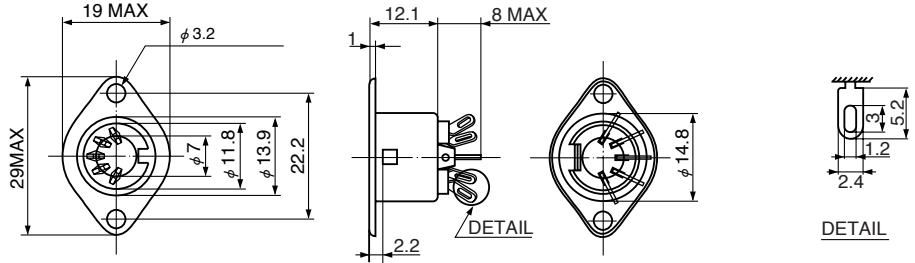

TCS0200 Series

TCS0250-011277

TCS2200 Series

TCS2250-0120177

TCS0830 Series

TCS0835-0120177

DIN Standard No.	41524	—	41524	—	45327	45322	45329	45326	—		
Number of Contact	3	4	5a	5b	5c	6	7	8a	8b		
Arrangement											
	Chassis Material Thickness	—	—	—	—	—	—	0.7	0.9		
Color	—	—	(Front View)	—	—	—	—	—	—		
TCS0200 Series	—	—	TCS0230-011177	TCS0240-011277	TCS0250-011277	TCS0350-011277	TCS0450-011177	TCS0260-011277	TCS0270-011277	TCS1080-0120177	TCS0280-011277
TCS2200 Series	—	—	TCS2230-011177	TCS2240-0120177	TCS2250-0120177	TCS2220-010377	TCS2210-011177	TCS2260-0120177	TCS2270-0120177	TCS2280-0120177	TCS2290-0120177
TCS0830 Series	2.0	Black		TCS0834-0120177	TCS0835-0120177			TCS0836-0120177	TCS0837-0120177	TCS0838-0120177	TCS0839-0120177
		Gray#1		TCS0834-0120277	TCS0835-0120277			TCS0836-0120277	TCS0837-0120277	TCS0838-0120277	TCS0839-0120277
	1.0	Black		TCS0834-0120577	TCS0835-0120577			TCS0836-0120577	TCS0837-0120577	TCS0838-0120577	TCS0839-0120577
		Gray#1		TCS0834-0120677	TCS0835-0120677			TCS0836-0120677	TCS0837-0120677	TCS0838-0120677	TCS0839-0120677