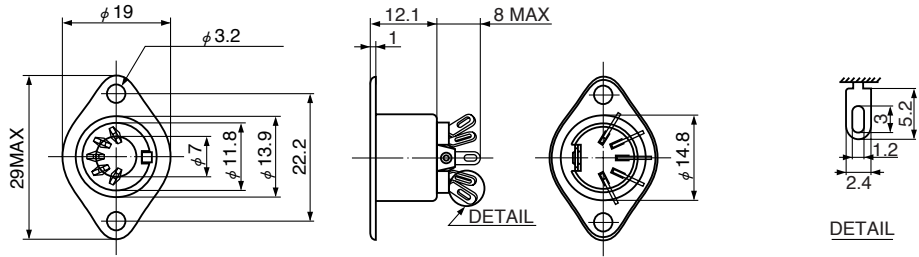

TCS0200 Series

TCS0250-011277

TCS2200 Series

TCS2250-0120177

TCS0830 Series

TCS0835-0120177

DIN Standard No.	41524	—	41524	—	45327	45322	45329	45326	—		
Number of Contact	3	4	5a	5b	5c	6	7	8a	8b		
Arrangement											
	Chassis Material Thickness	—	—	—	—	—	—	0.7	0.9		
Color	—	—	(Front View)	—	—	—	—	—	—		
TCS0200 Series	—	—	TCS0230-011177	TCS0240-011277	TCS0250-011277	TCS0350-011277	TCS0450-011177	TCS0260-011277	TCS0270-011277	TCS1080-0120177	TCS0280-011277
TCS2200 Series	—	—	TCS2230-011177	TCS2240-0120177	TCS2250-0120177	TCS2220-010377	TCS2210-011177	TCS2260-0120177	TCS2270-0120177	TCS2280-0120177	TCS2290-0120177
TCS0830 Series	2.0	Black		TCS0834-0120177	TCS0835-0120177			TCS0836-0120177	TCS0837-0120177	TCS0838-0120177	TCS0839-0120177
		Gray#1		TCS0834-0120277	TCS0835-0120277			TCS0836-0120277	TCS0837-0120277	TCS0838-0120277	TCS0839-0120277
	1.0	Black		TCS0834-0120577	TCS0835-0120577			TCS0836-0120577	TCS0837-0120577	TCS0838-0120577	TCS0839-0120577
		Gray#1		TCS0834-0120677	TCS0835-0120677			TCS0836-0120677	TCS0837-0120677	TCS0838-0120677	TCS0839-0120677