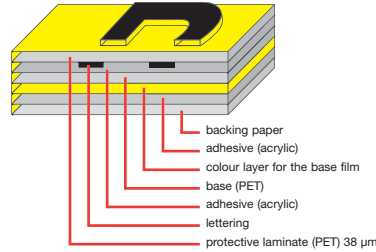

At your side.
brother®

Laminated Tapes

Ideal for heavy industrial use, retail and office environments

Brother laminated tapes consist of six layers of materials, resulting in a thin, yet extremely strong label. Characters formed with thermal transfer ink are actually printed onto the underside of the laminate, sandwiched between two layers of PET (polyester film) creating characters that are virtually indestructible.

Brother's unique, patented TZ Tapes are designed to be extra hard wearing. Tests have shown that they can withstand heavy abrasion, electricity and lengthy exposure to chemicals, sunlight, water and extreme temperatures.

TZ Tapes share the same adhesive which meets the needs of all industrial environments. However, some industries may require additional strength and in this situation Brother offers a stronger adhesive version of the laminated TZ Tape. Under tests, Strong Adhesive Tape demonstrates greater adhesion when stuck to varying materials.