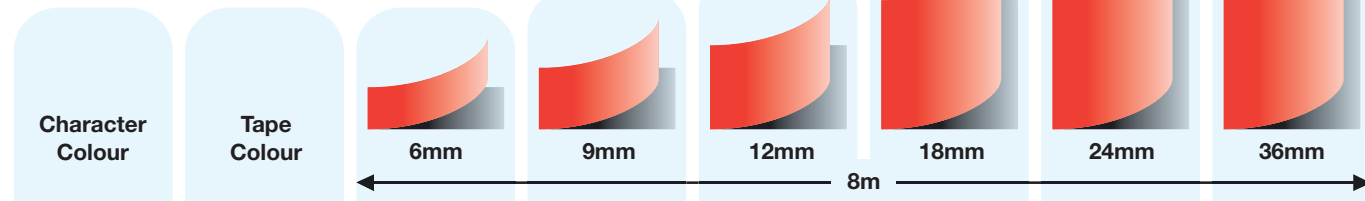

Special Tapes

For specialist and identification uses

Strong Adhesive

Black	Clear	TZ S111	TZ S121	TZ S131	TZ S141	TZ S151	TZ S161
Black	White	TZ S211	TZ S221	TZ S231	TZ S241	TZ S251	TZ S261
Black	Yellow	TZ S611	TZ S621	TZ S631	TZ S641	TZ S651	TZ S661

Fabric

Blue	White			TZ FA3	TZ FA4B		

Iron-on

Black	White				TZ IY41		

Security

Black	White				TZ SE4		

Metallic

Black	Silver			TZ 931			
Black	Silver (matt)			TZ M931			

Head cleaning

				TZ CL3	TZ CL4		TZ CL6

Contact:

Brother UK Ltd.
Audenshaw, Manchester M34 5JD
Tel: 0870 830 4000 (National Rate Call) Fax: 0870 830 4031
www.brother.co.uk

ZLFTTZAPEU1

At your side.
brother®