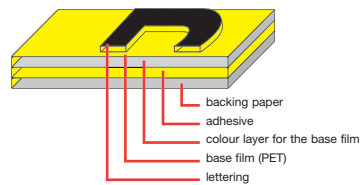

Brother laminated tapes consist of six layers of materials, resulting in a thin, yet extremely strong label. Characters formed with thermal transfer ink are actually printed onto the underside of the laminate, sandwiched between two layers of PET (polyester film) creating characters that are virtually indestructible.

TZ Tapes share the same adhesive which meets the needs of all industrial environments. However, some industries may require additional strength and in this situation Brother offers a stronger adhesive version of the laminated TZ Tape. Under tests, Strong Adhesive Tape demonstrates greater adhesion when stuck to varying materials.

Non-Laminated Tapes

For indoor and professional use

Still offering durability, non-laminated tapes are not suitable for exposure to chemicals, extreme temperatures or severe conditions and have a limited resilience to water and abrasion.

Available in seven colour combinations, non-laminated tapes may offer a more economical option to meet your labelling requirements.

Suitable for educational environments, corporate offices and some indoor retail use.