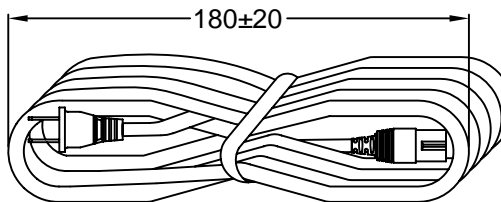

6

5

4

3

2

1

CABLE SPECIFICATIONS

DESCRIPTION	COLOR CODE	-	OVERALL RATING	COLOR	APPROVAL
18/2 SPT-1, VW-1, 105°C NON-INTEGRAL	NORTH AMERICAN	-	10A 125V	BLACK	OR

NOTES:

1. Actual plug & connector (design & shape) may differ from drawing.

NEMA 1-15P
COLOR: BLACK

IEC 60320 C7
COLOR: BLACK

HANKING DETAIL

**RoHS
COMPLIANT**

REVISIONS

REV	DATE	CHANGE	CHNG	CHKD	APPR
A	05/01/00	CHNG TO NON-INTGL CBL	JJ	TD	PB
B	8/6/01	ADD APPROVALS	PB	GQ	PB
C	12/14/01	UPDATED / REVISED	GQ	PB	TD
D	8/25/02	CHNG. CORD TEMP. TO 105°C	PB	TD	PB
E	2/23/06	CURRENT RATING WAS 2.5A	PB		

TOLERANCE IN MM UNLESS OTHERWISE SPECIFIED	
> 1000	± 50
≤ 1000	± 30
STRIPPED LENGTH	± 2

DRAWN BY: BP	DATE: 4/25/00
CHECK BY: JJ	DATE: 4/25/00
APPR BY: TD	DATE: 4/25/00

Power Dynamics, Inc.
 Phone: 973-560-0019 Whippany, New Jersey Fax: 973-560-0076

PART: AMERICAN CORD SET; 230cm LONG
 NEMA 1-15P TO IEC 60320 C7

10092

SIZE: A
 SCALE: NTS

ALL DIMENSIONS FOR REFERENCE ONLY
 DIMENSIONS ARE IN MILLIMETERS

SHEET 1 of 1
 REV: E