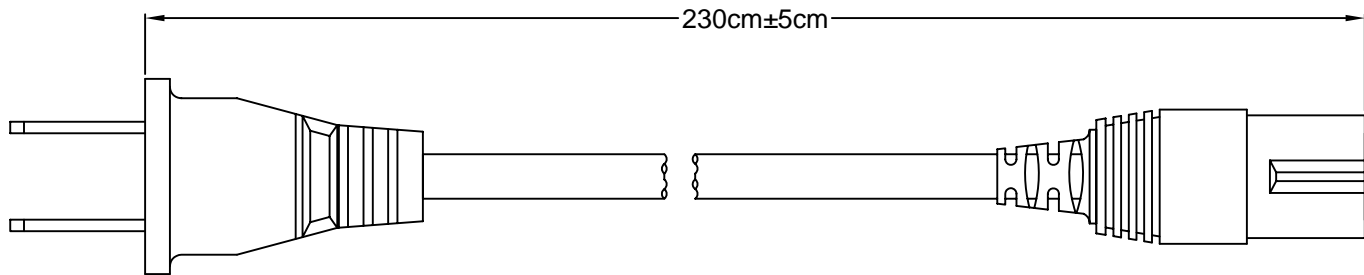

6

5

4

3

2

1

CABLE SPECIFICATIONS

DESCRIPTION	COLOR CODE	-	OVERALL RATING	COLOR	APPROVAL
18/2 SPT-1, VW-1, 105°C NON-INTEGRAL	NORTH AMERICAN	-	10A 125V	BLACK	OR

NOTES:

1. Actual plug & connector (design & shape) may differ from drawing.

NEMA 1-15P
COLOR: BLACK

IEC 60320 C7
COLOR: BLACK

HANKING DETAIL

**RoHS
COMPLIANT**

REVISIONS

REV	DATE	CHANGE	CHNG	CHKD	APPR
A	05/01/00	CHNG TO NON-INTGL CBL	JJ	TD	PB
B	8/6/01	ADD APPROVALS	PB	GQ	PB
C	12/14/01	UPDATED / REVISED	GQ	PB	TD
D	8/25/02	CHNG. CORD TEMP. TO 105°C	PB	TD	PB
E	2/23/06	CURRENT RATING WAS 2.5A	PB		

PART: AMERICAN CORD SET; 230cm LONG
 NEMA 1-15P TO IEC 60320 C7

10092

SIZE: A
 SCALE: NTS

ALL DIMENSIONS FOR REFERENCE ONLY
 DIMENSIONS ARE IN MILLIMETERS

SHEET 1 of 1
 REV: E