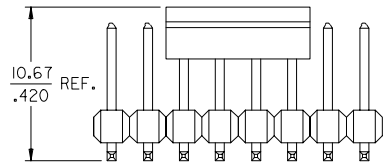

13 12 11 10 9 8 7 6 5 4 3 2 1

OPTIONAL PICK AND PLACE CAP
SEE NOTES 4 & 9.