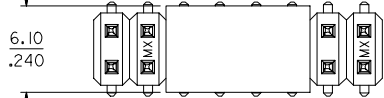

13 12 11 10 9 8 7 6 5 4 3 2 1

OPTIONAL PICK AND PLACE CAP
SEE NOTES 4 & 9.

PEG OPTIONS

P.C. BOARD PAD LAYOUT AT ENDS FOR NO PEG VERSION.

ROW "A"
ROW "B"

⌀0.50/.020|U|X FOR PARTS WITH PEGS
⌀0.50/.020|U|Y FOR PARTS WITHOUT PEGS

- NOTES:**
- MATERIALS:** INSULATOR: GLASS FILLED LIQUID CRYSTAL POLYMER (LCP), UL94 V-0, COLOR: BLACK
TERMINAL: PHOSPHOR BRONZE
 - FINISH:**
TIN - 0.00381/.000150 MINIMUM TIN OVER NICKEL OVERALL.
15 GOLD - 0.00038/.000015 MINIMUM GOLD IN SELECT AREA OVER 0.00191/.000075 MINIMUM TIN IN SELECT AREA OVER NICKEL OVERALL.
30 GOLD - 0.00076/.000030 MINIMUM GOLD IN SELECT AREA OVER 0.00191/.000075 MINIMUM TIN IN SELECT AREA OVER NICKEL OVERALL.
50 GOLD - 0.00127/.000050 MINIMUM GOLD IN SELECT AREA OVER 0.00254/.000100 MINIMUM TIN IN SELECT AREA OVER NICKEL OVERALL.
 - * THE PRIMARY SHIPPING CARTON WILL BE LABELED "COMPLIANT TO RoHS DIRECTIVE 2002/95/EC AND ELV ANNEX II OF DIRECTIVE 2000/53/EC". CARTONS WITHOUT THIS LABEL MAY CONTAIN PRODUCT WITH LEAD.
 - PART TO CONFORM TO PS-71308.
 - PACKAGING (SEE CHARTS):
BULK: PER PK-70873-0353
TUBES: PER PK-70873-0041.
FOR 71308-82** IN TUBES: PER PK-70873-042.
PICK-N-PLACE: W/ VAC CAPS IN TUBES PER PK-70873-0691
TAPE AND REEL: WITH VAC CAPS PER PK-70873-0805.
SEE SHEET 3 FOR TAPE & REEL PRODUCT WITH SHALLOW POCKET REQUIREMENTS.