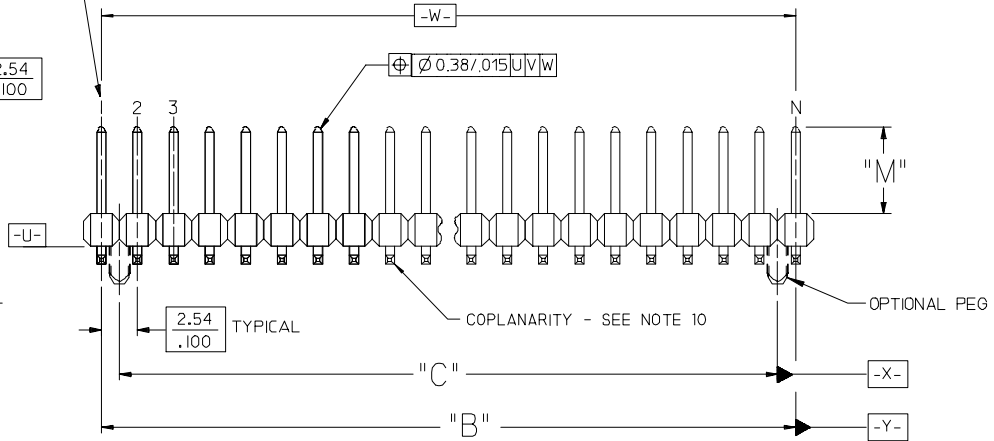

- NOTES:**
- MATERIALS:** INSULATOR: GLASS FILLED LIQUID CRYSTAL POLYMER (LCP), UL94 V-0, COLOR: BLACK
TERMINAL: PHOSPHOR BRONZE
 - FINISH:**
TIN - 0.00381/.000150 MINIMUM TIN OVER NICKEL OVERALL.
15 GOLD - 0.00038/.000015 MINIMUM GOLD IN SELECT AREA OVER 0.00191/.000075 MINIMUM TIN IN SELECT AREA OVER NICKEL OVERALL.
30 GOLD - 0.00076/.000030 MINIMUM GOLD IN SELECT AREA OVER 0.00191/.000075 MINIMUM TIN IN SELECT AREA OVER NICKEL OVERALL.
50 GOLD - 0.00127/.000050 MINIMUM GOLD IN SELECT AREA OVER 0.00254/.000100 MINIMUM TIN IN SELECT AREA OVER NICKEL OVERALL.
 - * THE PRIMARY SHIPPING CARTON WILL BE LABELED "COMPLIANT TO RoHS DIRECTIVE 2002/95/EC AND ELV ANNEX II OF DIRECTIVE 2000/53/EC". CARTONS WITHOUT THIS LABEL MAY CONTAIN PRODUCT WITH LEAD.
 - PART TO CONFORM TO PS-71308.
 - PACKAGING (SEE CHARTS):
BULK: PER PK-70873-0353
TUBES: PER PK-70873-0041.
FOR 71308-82** IN TUBES: PER PK-70873-042.
PICK-N-PLACE: W/ VAC CAPS IN TUBES PER PK-70873-0691
TAPE AND REEL: WITH VAC CAPS PER PK-70873-0805.
SEE SHEET 3 FOR TAPE & REEL PRODUCT WITH SHALLOW POCKET REQUIREMENTS.

NO PEG
SEE PEG OPTIONS

5	J4
4	J1
3	J3
2	J1
1	J4
SHI REV.	

ADD 71308-6126 EC NO: UCP2007-2899 DRAWN:ADER 2007/05/14 CHKD:LS:HM:DT 2007/05/15 APPR:FSM:TH 2007/05/18 J4	DESCRIPTION QUALITY SYMBOLS =0 <=0	GENERAL TOLERANCES (UNLESS SPECIFIED) mm INCH 4 PLACES ± --- ± --- 3 PLACES ± --- ± .005 2 PLACES ± 0.13 ± .01 1 PLACE ± 0.25 ± --- ANGULAR ±1/2°	DIMENSION STYLE MM/IN DRAWN BY DATE KMS 10/15/1999 CHECKED BY DATE KMS 10/15/1999 APPROVED BY DATE KMS 10/15/1999	SCALE 4:1 DESIGN UNITS INCH THIRD ANGLE PROJECTION	TITLE SALES ASSY INSULATOR DUAL ROW SMT W/BREAKOFF OPTION .025 SQ PINS, MOLEX INCORPORATED	MATERIAL NO. DOCUMENT NO. SD-71308-001	SHEET NO. 1 OF 5
		DRAFT WHERE APPLICABLE MUST REMAIN WITHIN DIMENSIONS	SEE CHARTS THIS DRAWING CONTAINS INFORMATION THAT IS PROPRIETARY TO MOLEX INCORPORATED AND SHOULD NOT BE USED WITHOUT WRITTEN PERMISSION	MOLEX	MOLEX INCORPORATED		