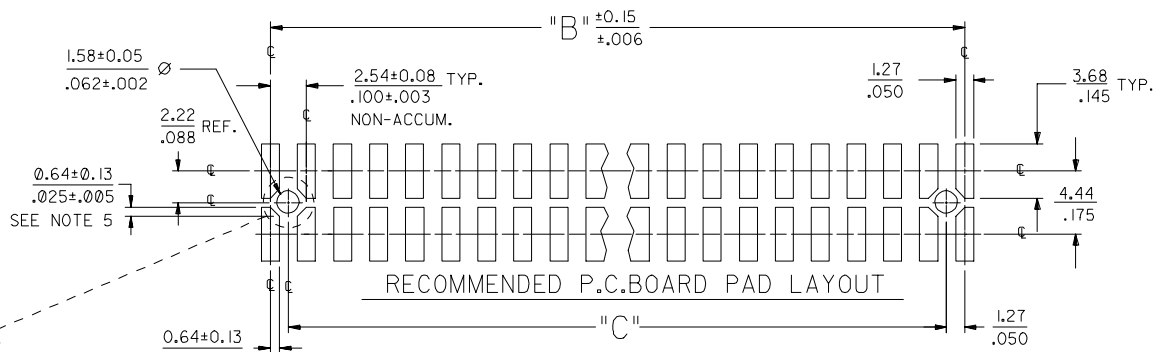

P.C. BOARD PAD LAYOUT AT ENDS FOR NO PEG VERSION.