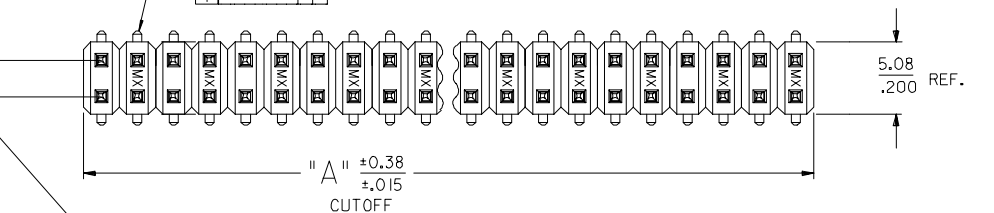

- NOTES:**
- MATERIALS:** INSULATOR: GLASS FILLED LIQUID CRYSTAL POLYMER (LCP), UL94 V-0, COLOR: BLACK
TERMINAL: PHOSPHOR BRONZE
 - FINISH:**
TIN - 0.00381/.000150 MINIMUM TIN OVER NICKEL OVERALL.
15 GOLD - 0.00038/.000015 MINIMUM GOLD IN SELECT AREA OVER 0.00191/.000075 MINIMUM TIN IN SELECT AREA OVER NICKEL OVERALL.
30 GOLD - 0.00076/.000030 MINIMUM GOLD IN SELECT AREA OVER 0.00191/.000075 MINIMUM TIN IN SELECT AREA OVER NICKEL OVERALL.
50 GOLD - 0.00127/.000050 MINIMUM GOLD IN SELECT AREA OVER 0.00254/.000100 MINIMUM TIN IN SELECT AREA OVER NICKEL OVERALL.
 - * THE PRIMARY SHIPPING CARTON WILL BE LABELED "COMPLIANT TO RoHS DIRECTIVE 2002/95/EC AND ELV ANNEX II OF DIRECTIVE 2000/53/EC". CARTONS WITHOUT THIS LABEL MAY CONTAIN PRODUCT WITH LEAD.
 - PART TO CONFORM TO PS-71308.
 - PACKAGING (SEE CHARTS):
BULK: PER PK-70873-0353
TUBES: PER PK-70873-0041.
FOR 71308-82** IN TUBES: PER PK-70873-042.
PICK-N-PLACE: W/ VAC CAPS IN TUBES PER PK-70873-0691
TAPE AND REEL: WITH VAC CAPS PER PK-70873-0805.
SEE SHEET 3 FOR TAPE & REEL PRODUCT WITH SHALLOW POCKET REQUIREMENTS.

NO PEG
SEE PEG OPTIONS

5	J4
4	J1
3	J3
2	J1
1	J4
SHI REV.	

ADD 71308-6126 EC NO: UCP2007-2899 DRAWN:ADER 2007/05/14 CHKD:LS:HM:DT 2007/05/15 APPR:FSM:TH 2007/05/18 J4	DESCRIPTION QUALITY SYMBOLS =0 <=0	GENERAL TOLERANCES (UNLESS SPECIFIED) mm INCH 4 PLACES ± --- ± --- 3 PLACES ± --- ± .005 2 PLACES ± 0.13 ± .01 1 PLACE ± 0.25 ± --- ANGULAR ±1/2°	DIMENSION STYLE MM/IN DRAWN BY DATE KMS 10/15/1999 CHECKED BY DATE KMS 10/15/1999 APPROVED BY DATE KMS 10/15/1999	SCALE 4:1 DESIGN UNITS INCH THIRD ANGLE PROJECTION	TITLE SALES ASSY INSULATOR DUAL ROW SMT W/BREAKOFF OPTION .025 SQ PINS, MOLEX INCORPORATED	MATERIAL NO. DOCUMENT NO. SD-71308-001	SHEET NO. 1 OF 5
		DRAFT WHERE APPLICABLE MUST REMAIN WITHIN DIMENSIONS	SEE CHARTS THIS DRAWING CONTAINS INFORMATION THAT IS PROPRIETARY TO MOLEX INCORPORATED AND SHOULD NOT BE USED WITHOUT WRITTEN PERMISSION	MOLEX	MOLEX INCORPORATED		