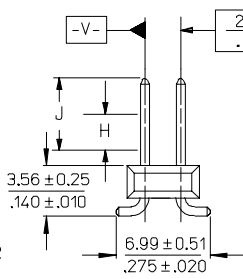

- NOTES:**
- MATERIALS:** INSULATOR: GLASS FILLED LIQUID CRYSTAL POLYMER (LCP), UL94 V-0, COLOR: BLACK
TERMINAL: PHOSPHOR BRONZE
 - FINISH:**
TIN - 0.00381/.000150 MINIMUM TIN OVER NICKEL OVERALL.
15 GOLD - 0.00038/.000015 MINIMUM GOLD IN SELECT AREA OVER 0.00191/.000075 MINIMUM TIN IN SELECT AREA OVER NICKEL OVERALL.
30 GOLD - 0.00076/.000030 MINIMUM GOLD IN SELECT AREA OVER 0.00191/.000075 MINIMUM TIN IN SELECT AREA OVER NICKEL OVERALL.
50 GOLD - 0.00127/.000050 MINIMUM GOLD IN SELECT AREA OVER 0.00254/.000100 MINIMUM TIN IN SELECT AREA OVER NICKEL OVERALL.
 - * THE PRIMARY SHIPPING CARTON WILL BE LABELED "COMPLIANT TO RoHS DIRECTIVE 2002/95/EC AND ELV ANNEX II OF DIRECTIVE 2000/53/EC". CARTONS WITHOUT THIS LABEL MAY CONTAIN PRODUCT WITH LEAD.
 - PART TO CONFORM TO PS-71308.
 - PACKAGING (SEE CHARTS):
BULK: PER PK-70873-0353
TUBES: PER PK-70873-0041.
FOR 71308-82** IN TUBES: PER PK-70873-042.
PICK-N-PLACE: W/ VAC CAPS IN TUBES PER PK-70873-0691
TAPE AND REEL: WITH VAC CAPS PER PK-70873-0805.
SEE SHEET 3 FOR TAPE & REEL PRODUCT WITH SHALLOW POCKET REQUIREMENTS.

NO PEG
SEE PEG OPTIONS

5	J4
4	J1
3	J3
2	J1
1	J4
SHI REV.	

ADD 71308-6126 EC NO: UCP2007-2899 DRAWN:ADER 2007/05/14 CHKD:LS:HM:DT 2007/05/15 APPR:FSM:TH 2007/05/18 J4	DESCRIPTION QUALITY SYMBOLS =0 <=0	GENERAL TOLERANCES (UNLESS SPECIFIED) mm INCH 4 PLACES ± --- ± --- 3 PLACES ± --- ± .005 2 PLACES ± 0.13 ± .01 1 PLACE ± 0.25 ± --- ANGULAR ±1/2°	DIMENSION STYLE MM/IN DRAWN BY DATE KMS 10/15/1999 CHECKED BY DATE KMS 10/15/1999 APPROVED BY DATE KMS 10/15/1999	SCALE 4:1 DESIGN UNITS INCH THIRD ANGLE PROJECTION	TITLE SALES ASSY INSULATOR DUAL ROW SMT W/BREAKOFF OPTION .025 SQ PINS, MOLEX INCORPORATED	MATERIAL NO. DOCUMENT NO. SD-71308-001	SHEET NO. 1 OF 5
		DRAFT WHERE APPLICABLE MUST REMAIN WITHIN DIMENSIONS	SEE CHARTS THIS DRAWING CONTAINS INFORMATION THAT IS PROPRIETARY TO MOLEX INCORPORATED AND SHOULD NOT BE USED WITHOUT WRITTEN PERMISSION	MOLEX	MOLEX INCORPORATED		