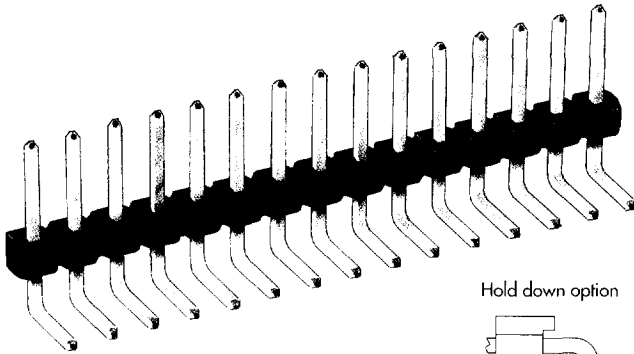

025 CONNECTORS

Horizontal Pin Headers

Single Row

A range of 0.635 mm square pin headers, suitable for wire wrapping, connector or programming applications.

- Up to 36 single row.
- Copper Alloy contact.
- Choice of mating pin lengths 5.8mm, 6.1mm and 7.0mm.
- For board retention, please add H after the series code. For example M20-975H0206. Minimum order quantities may apply.