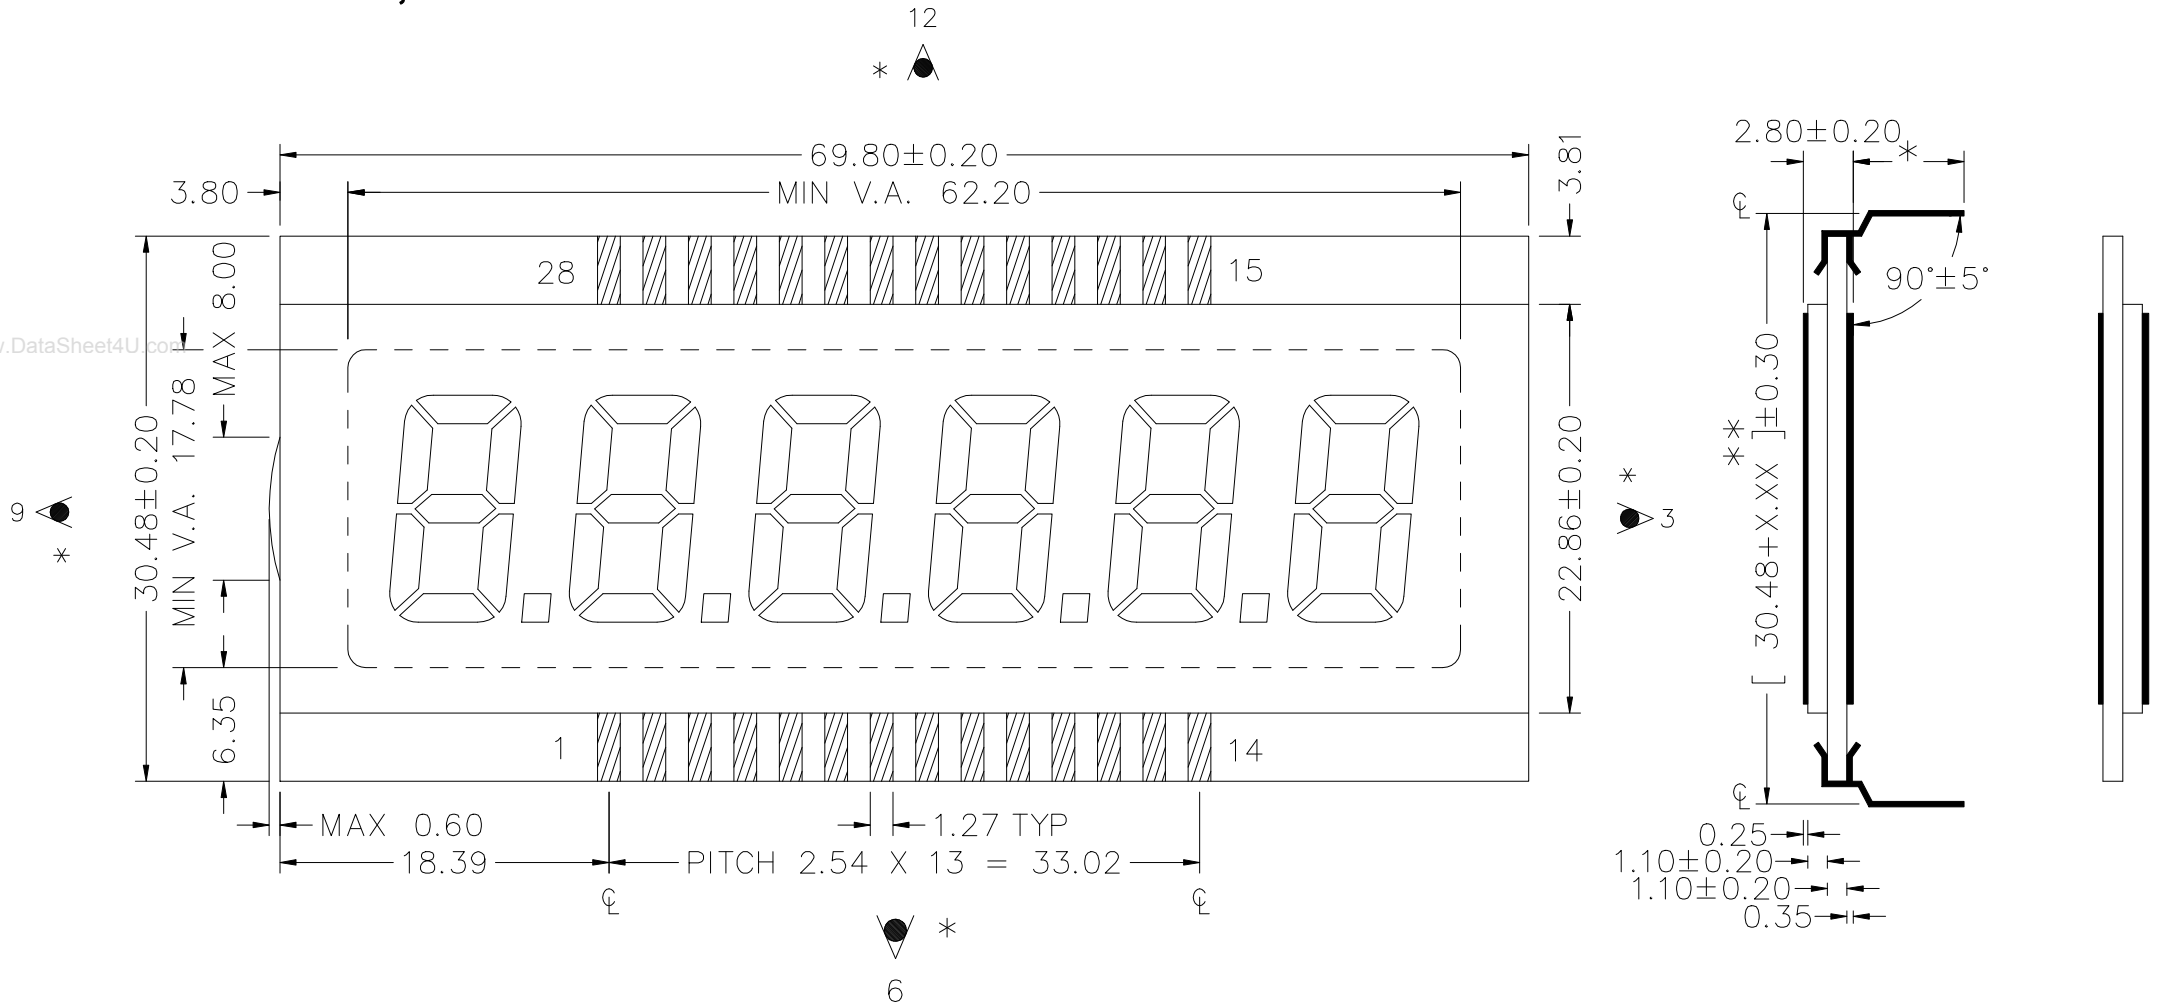

VIM-606-DP, VIM-606-2

DRIVER : Intersil ICM7231

-DP

-2