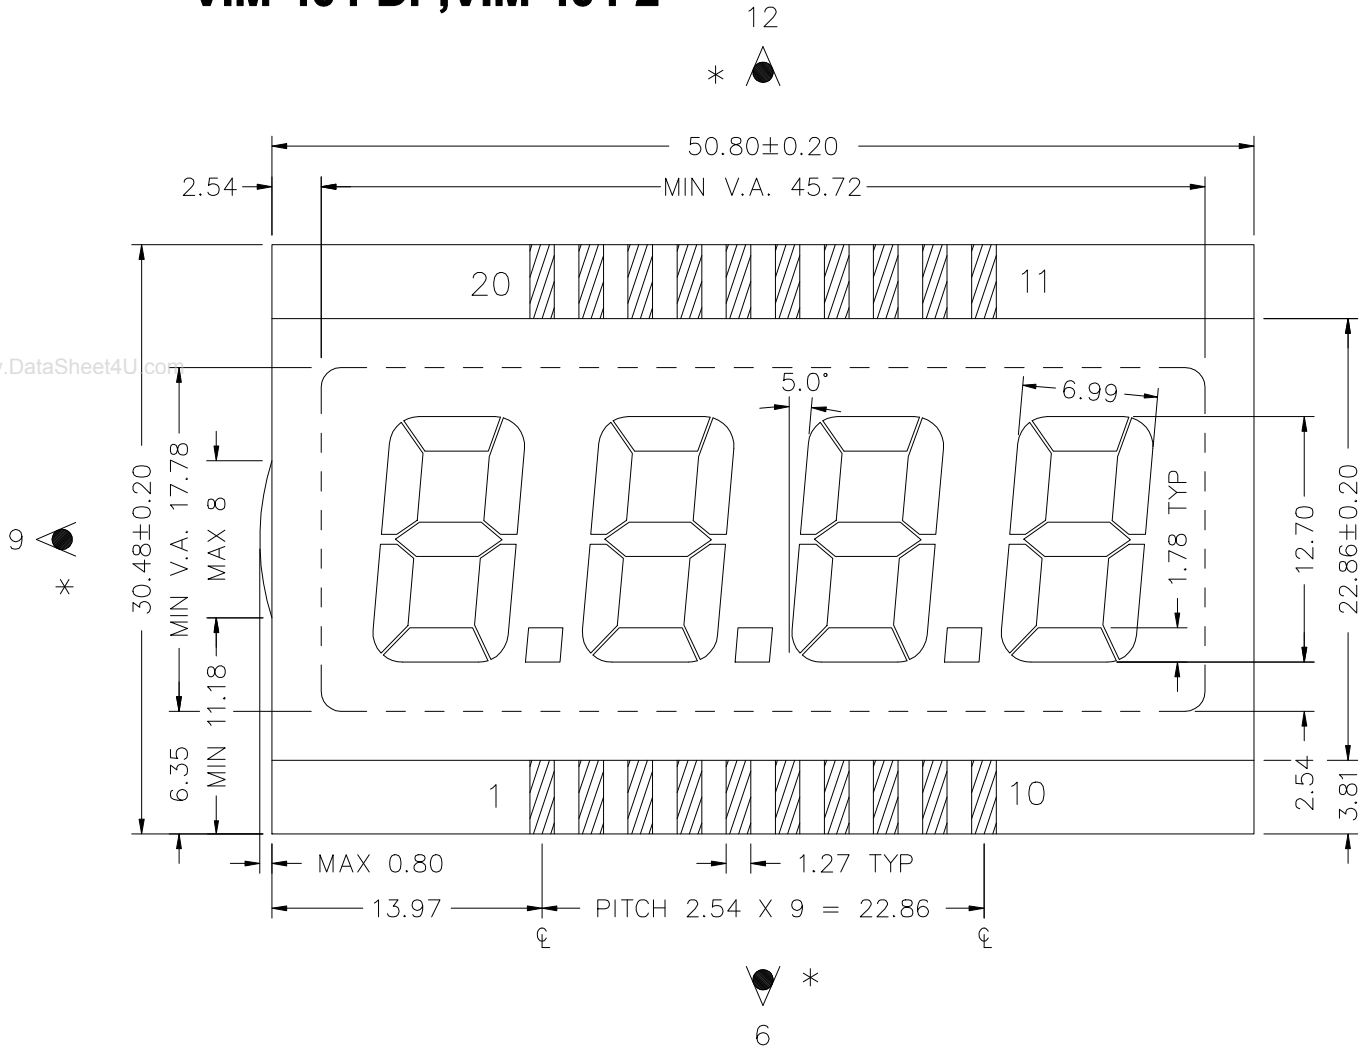

VIM-404-DP, VIM-404-2

DRIVER : Intersil ICM7233

-DP

-2