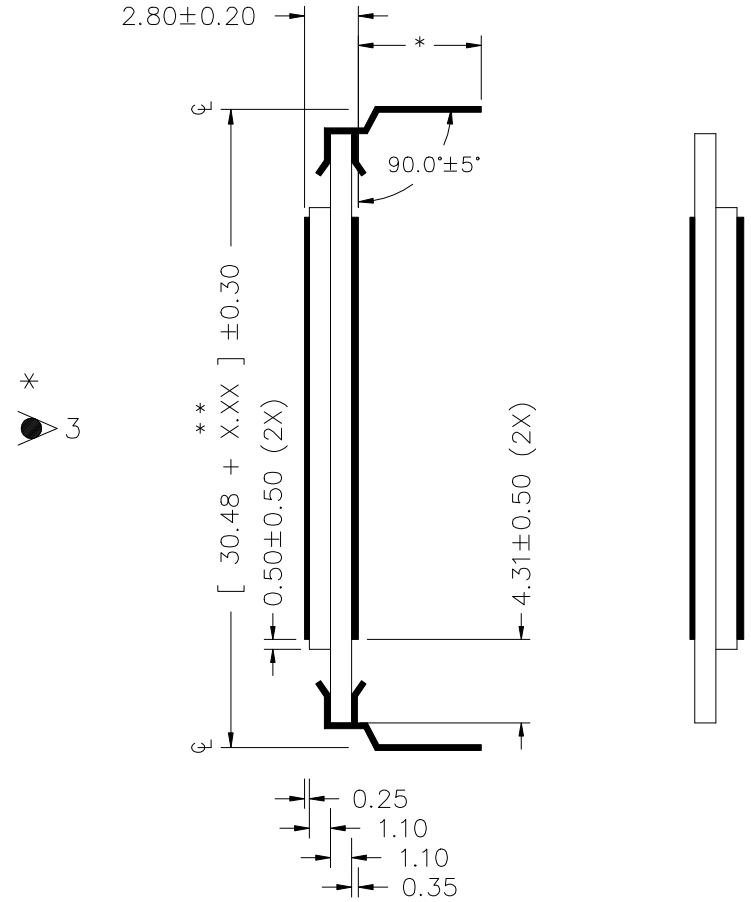

VIM-404-DP, VIM-404-2

DRIVER : Intersil ICM7233

-DP

-2