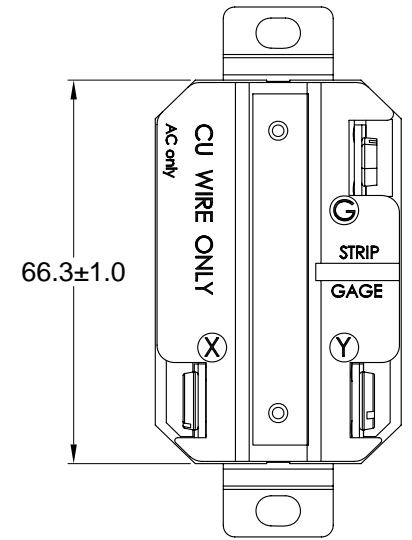

Bracket: Brass

Contacts: Brass

ELECTRICAL SPECIFICATIONS:

Rated current: 30A

Rated voltage: 250VAC

APPROVALS:

**RoHS
COMPLIANT**

REVISIONS
CHANGE
DATE
REV
CHNG
CHK
APPR

TOLERANCE UNLESS OTHERWISE SPECIFIED	
X	± 1
X.X	± 0.4
X.XX	± 0.13
DRAWN BY	PB
CHECK BY	
APPR BY	
DATE:	12/13/10
DATE:	
DATE:	

Power Dynamics, Inc.	
Phone: 973 560-0019 Whippany, New Jersey Fax: 973 560-0076	
PART: NEMA L6-30R LOCKING RECEPTACLE	
-	
PART #: PD-L630R-B	
SIZE: A	ALL DIMENSIONS FOR REFERENCE ONLY
SCALE: NTS	DIMENSIONS ARE IN MILLIMETERS
SHEET 1 of 1	REV: