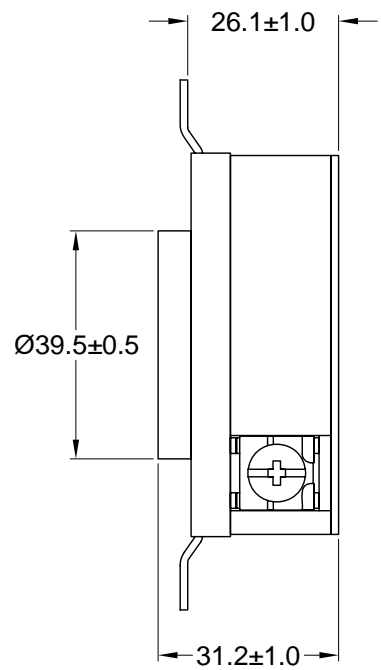

Bracket: Brass

Contacts: Brass

ELECTRICAL SPECIFICATIONS:

Rated current: 30A

Rated voltage: 250VAC

APPROVALS:

**RoHS
COMPLIANT**

REVISIONS
CHANGE
DATE
REV
CHNG
CHK
APPR

TOLERANCE UNLESS OTHERWISE SPECIFIED	
X	± 1
X.X	± 0.4
X.XX	± 0.13
DRAWN BY	PB
CHECK BY	
APPR BY	
DATE:	12/13/10
DATE:	
DATE:	

Power Dynamics, Inc.	
Phone: 973 560-0019 Whippany, New Jersey Fax: 973 560-0076	
PART: NEMA L6-30R LOCKING RECEPTACLE	
-	
PART #: PD-L630R-B	
SIZE: A	ALL DIMENSIONS FOR REFERENCE ONLY
SCALE: NTS	DIMENSIONS ARE IN MILLIMETERS
SHEET 1 of 1	REV: