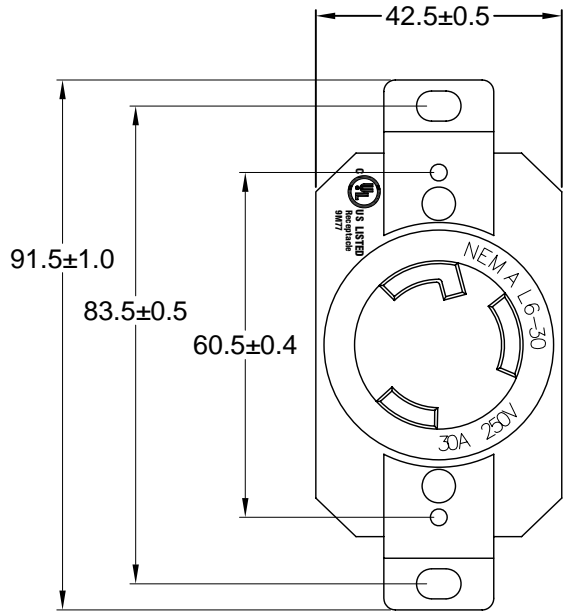

Bracket: Brass

Contacts: Brass

ELECTRICAL SPECIFICATIONS:

Rated current: 30A

Rated voltage: 250VAC

APPROVALS:

**RoHS
COMPLIANT**

REVISIONS
CHANGE
DATE
REV
CHNG
CHK
APPR

TOLERANCE UNLESS OTHERWISE SPECIFIED	
X	± 1
X.X	± 0.4
X.XX	± 0.13
DRAWN BY	PB
CHECK BY	
APPR BY	
DATE:	12/13/10
DATE:	
DATE:	

Power Dynamics, Inc.	
Phone: 973 560-0019 Whippany, New Jersey Fax: 973 560-0076	
PART: NEMA L6-30R LOCKING RECEPTACLE	
-	
PART #: PD-L630R-B	
SIZE: A	ALL DIMENSIONS FOR REFERENCE ONLY
SCALE: NTS	DIMENSIONS ARE IN MILLIMETERS
SHEET 1 of 1	REV: