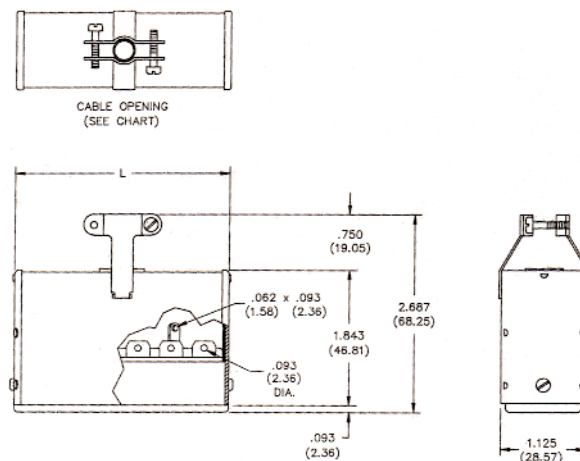

2400 Series with Hood and 180° Clamp

No. of Contacts	Catalog No. Plug	Catalog No. Socket
2	N/A	S-2402-CCT
4	P-2404-CCT	S-2404-CCT
6	P-2406-CCT	S-2406-CCT
8	P-2408-CCT	S-2408-CCT
10	P-2410-CCT	S-2410-CCT
12	P-2412-CCT	S-2412-CCT

Plug

Socket

Dimensions - Plug or Socket

No. of Contacts	L		Cable Opening	
	in	mm	in	mm
2	.625	15.88	.313	7.94
4	1.062	26.99	.438	11.11
6	1.500	38.10	.438	11.11
8	1.937	49.21	.563	14.29
10	2.375	60.33	.563	14.29
12	2.813	71.45	.625	15.88