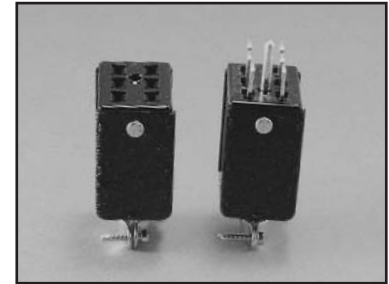

2400 Series with Hood and 180° Clamp

No. of Contacts	Catalog No. Plug	Catalog No. Socket
2	N/A	S-2402-CCT
4	P-2404-CCT	S-2404-CCT
6	P-2406-CCT	S-2406-CCT
8	P-2408-CCT	S-2408-CCT
10	P-2410-CCT	S-2410-CCT
12	P-2412-CCT	S-2412-CCT

Plug

Socket

Dimensions - Plug or Socket

No. of Contacts	L		Cable Opening	
	in	mm	in	mm
2	.625	15.88	.313	7.94
4	1.062	26.99	.438	11.11
6	1.500	38.10	.438	11.11
8	1.937	49.21	.563	14.29
10	2.375	60.33	.563	14.29
12	2.813	71.45	.625	15.88