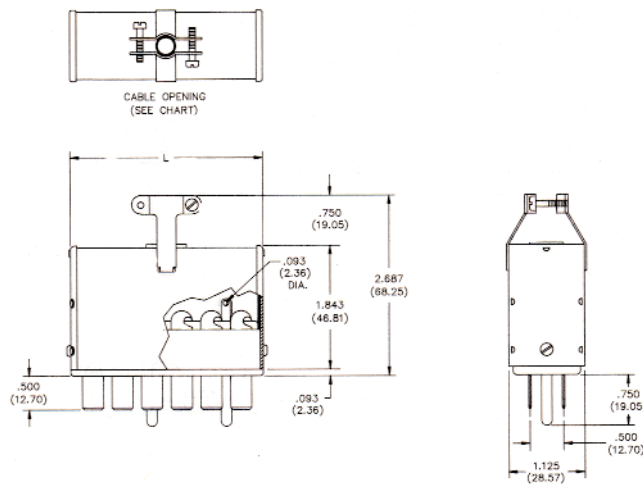

2400 Series with Hood and 180° Clamp

No. of Contacts	Catalog No. Plug	Catalog No. Socket
2	N/A	S-2402-CCT
4	P-2404-CCT	S-2404-CCT
6	P-2406-CCT	S-2406-CCT
8	P-2408-CCT	S-2408-CCT
10	P-2410-CCT	S-2410-CCT
12	P-2412-CCT	S-2412-CCT

Plug

Socket

Dimensions - Plug or Socket

No. of Contacts	L		Cable Opening	
	in	mm	in	mm
2	.625	15.88	.313	7.94
4	1.062	26.99	.438	11.11
6	1.500	38.10	.438	11.11
8	1.937	49.21	.563	14.29
10	2.375	60.33	.563	14.29
12	2.813	71.45	.625	15.88