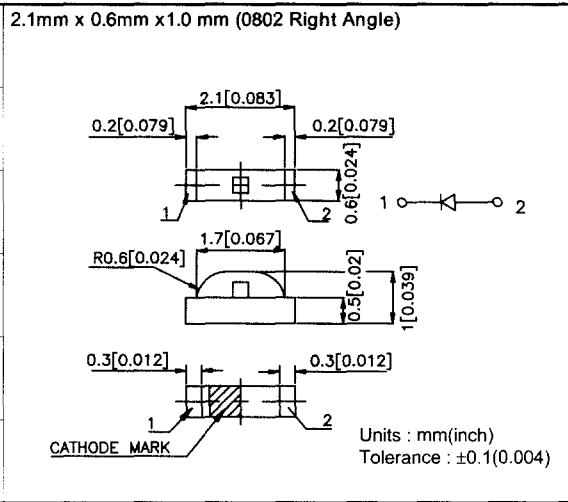

KPA-2106EW	GaAsP/GaP	625	white diffused	6	15	120°
KPA-2106SGW	GaP	568	white diffused	6	14	120°
KPA-2106QGW	GaP	565	white diffused	5	12	120°
KPA-2106YW	GaAsP/GaP	588	white diffused	3	7	120°
KPA-2106SRW-PRV	GaAlAs	640	white diffused	35	76	120°
KPA-2106SEWK	InGaAlP	601	white diffused	67	147	120°