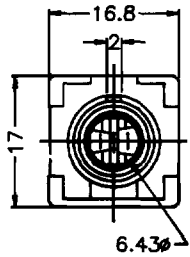

6.3Ø PHONE JACK

MODEL NO	NEW	2LJ-601 SERIES
	OLD	LJ-601 SERIES

Schematic				
	Model No.	NEW 2LJ-601NHW00	2LJ-687NHW00	2LJ-682NHW00
	OLD LJ-601-OHW	LJ-687-OHW	LJ-682-OHW	LJ-683-OHW

MODEL NO	NEW	2LJ-605 SERIES
	OLD	LJ-605 SERIES

Schematic				
	Model No.	NEW 2LJ-605NHW00	2LJ-627NHW00	2LJ-622NHW00
	OLD LJ-605-OHW	LJ-627-OHW	LJ-622-OHW	LJ-623-OHW