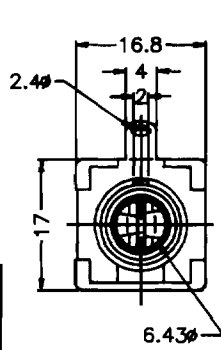

6.3Ø PHONE JACK

MODEL NO	NEW	2LJ-601 SERIES
	OLD	LJ-601 SERIES

Schematic				
	Model No.	NEW 2LJ-601NHW00	2LJ-687NHW00	2LJ-682NHW00
	OLD LJ-601-OHW	LJ-687-OHW	LJ-682-OHW	LJ-683-OHW

MODEL NO	NEW	2LJ-605 SERIES
	OLD	LJ-605 SERIES

Schematic				
	Model No.	NEW 2LJ-605NHW00	2LJ-627NHW00	2LJ-622NHW00
	OLD LJ-605-OHW	LJ-627-OHW	LJ-622-OHW	LJ-623-OHW