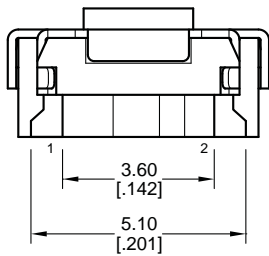

BODY DIMENSIONS

- ANTI-VANDAL SWITCHES
- DETECTOR SWITCHES
- SWITCHES
- DIP SWITCHES
- KEYLOCK SWITCHES
- NAVIGATION SWITCHES
- PUSHBUTTON SWITCHES
- ROCKER SWITCHES
- ROTARY SWITCHES
- SLIDE SWITCHES
- SNAP ACTION SWITCHES
- TACTILE SWITCHES
- TOGGLE SWITCHES
- CAP OPTIONS