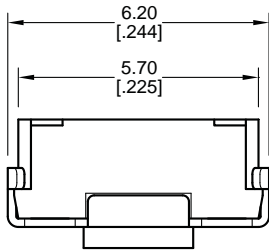

BODY DIMENSIONS

- ANTI-VANDAL SWITCHES
- DETECTOR SWITCHES
- SWITCHES
- DIP SWITCHES
- KEYLOCK SWITCHES
- NAVIGATION SWITCHES
- PUSHBUTTON SWITCHES
- ROCKER SWITCHES
- ROTARY SWITCHES
- SLIDE SWITCHES
- SNAP ACTION SWITCHES
- TACTILE SWITCHES
- TOGGLE SWITCHES
- CAP OPTIONS