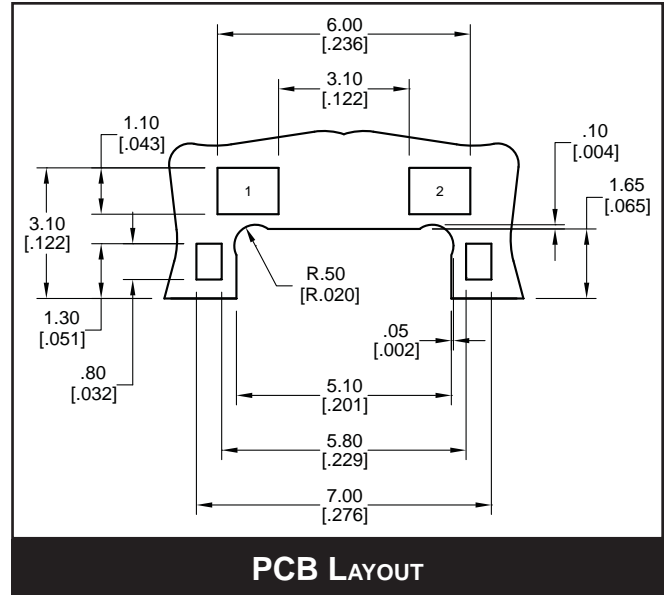

BODY DIMENSIONS

- ANTI-VANDAL SWITCHES
- DETECTOR SWITCHES
- SWITCHES
- DIP SWITCHES
- KEYLOCK SWITCHES
- NAVIGATION SWITCHES
- PUSHBUTTON SWITCHES
- ROCKER SWITCHES
- ROTARY SWITCHES
- SLIDE SWITCHES
- SNAP ACTION SWITCHES
- TACTILE SWITCHES
- TOGGLE SWITCHES
- CAP OPTIONS