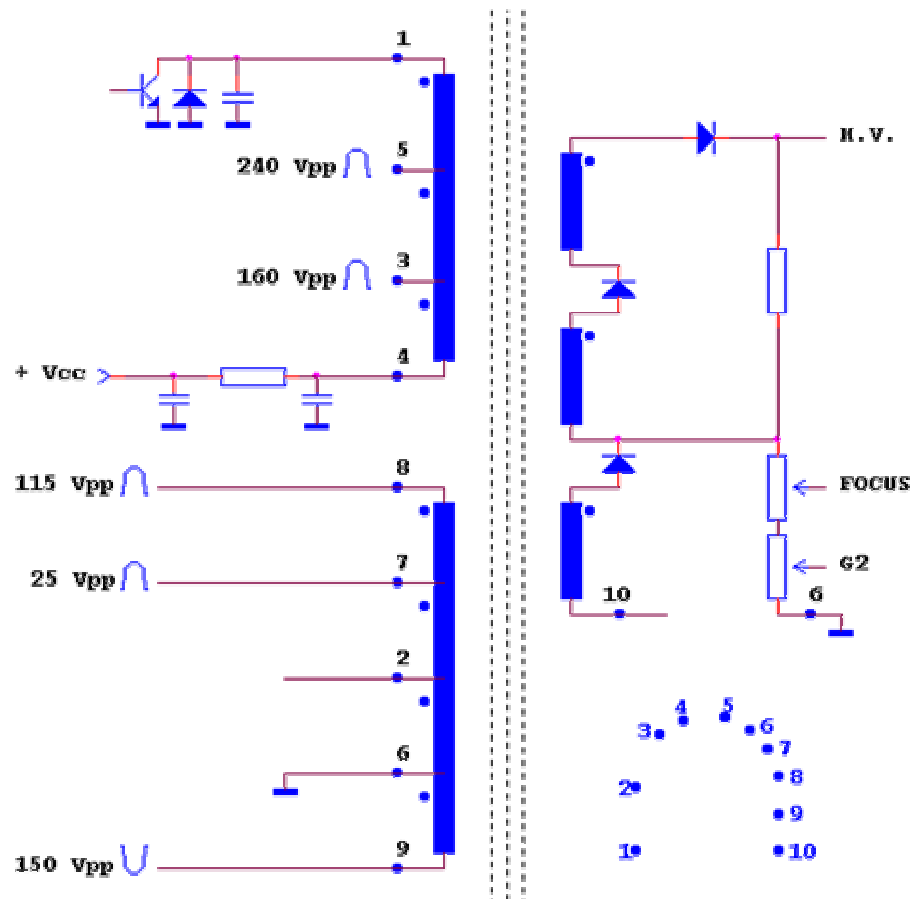

Line Output Transformers

Description:

AA2630005Q/FUH29A001 SAMSUNG
CT25DU/CT29DU/FUH29A001

| INSTRUM. | MAT | + | COL | L A | L 1 | L 2 | L 3 | TYPE |
|-----------|------|---|-----|-----|-----|-----|-----|------|
| STVDST-01 | 30.5 | 4 | 1 | 10 | 6 | | | 110 |