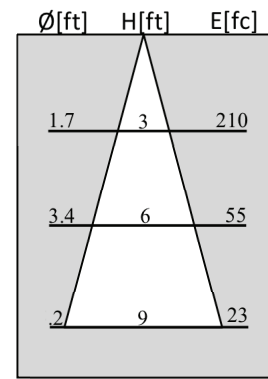

3100K Flood Beam

LUXPAR™
LUX ON TARGET

High Performance
LED PAR38 Lamp

LedEngin, Inc.

Tel: +1 (408) 492-0620
3350 Scott Blvd, Bldg .9
Santa Clara, CA 95054 USA
Email: info@ledengin.com
www.luxpar.net