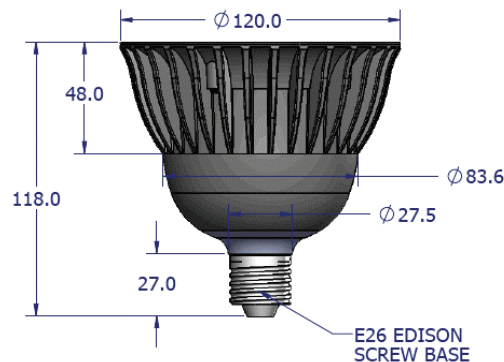

Recessed and Track Lighting Applications:

- Retail
- Hospitality
- Museum
- General lighting

Features

- 75% power savings over 75W halogen and > 10 times the service life
- Precision optic delivering a smooth gradient light beam pattern with minimal glare
- 120VAC
- Industry-leading lumen maintenance and color point stability
- Power factor 0.93 for commercial installations
- Dimmable with standard dimmers
- Fits most PAR38 fixtures
- UL, cUL, FCC pending
- Mercury and lead-free
- 3 year limited warranty

Product Options

.P38 -	<input type="checkbox"/> Beam Angle	<input type="checkbox"/> Color Temperature
<input type="checkbox"/> 031	15° Spot	<input type="checkbox"/> W27 2700K
<input type="checkbox"/> 032	23° NF	<input type="checkbox"/> W29 2900K
<input type="checkbox"/> 033	32° Flood	<input type="checkbox"/> W31 3100K
		<input type="checkbox"/> N41 4100K

Outline Dimensions

Optical Performance – Typical Values @ T_c=25° C

Beam Angle	Part Number	Color Temperature (K)	Center Beam Candlepower (cd)	Illuminance at 9' (Fc)	Light Output (Lumens)	Color Rendering Index (CRI)
Spot 15°	LP38-031W27	Warm White 2700K	4950	61	700	85
	LP38-031W29	Warm White 2900K	5300	65	750	85
	LP38-031W31	Warm White 3100K	6000	74	800	85
	LP38-031N41	Neutral White 4100K	6750	83	960	75
Narrow Flood 23°	LP38-032W27	Warm White 2700K	3300	41	700	85
	LP38-032W29	Warm White 2900K	3525	44	750	85
	LP38-032W31	Warm White 3100K	4000	49	800	85
	LP38-032N41	Neutral White 4100K	4500	56	960	75
Flood 32°	LP38-033W27	Warm White 2700K	1600	20	700	85
	LP38-033W29	Warm White 2900K	1700	21	750	85
	LP38-033W31	Warm White 3100K	1900	23	800	85
	LP38-033N41	Neutral White 4100K	2200	27	960	75