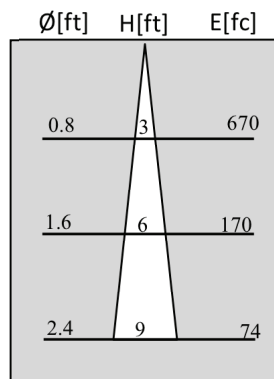

Optical Performance – Typical Values @ T_c=25° C

Beam Angle	Part Number	Color Temperature (K)	Center Beam Candlepower (cd)	Illuminance at 9' (Fc)	Light Output (Lumens)	Color Rendering Index (CRI)
Spot 15°	LP38-031W27	Warm White 2700K	4950	61	700	85
	LP38-031W29	Warm White 2900K	5300	65	750	85
	LP38-031W31	Warm White 3100K	6000	74	800	85
	LP38-031N41	Neutral White 4100K	6750	83	960	75
Narrow Flood 23°	LP38-032W27	Warm White 2700K	3300	41	700	85
	LP38-032W29	Warm White 2900K	3525	44	750	85
	LP38-032W31	Warm White 3100K	4000	49	800	85
	LP38-032N41	Neutral White 4100K	4500	56	960	75
Flood 32°	LP38-033W27	Warm White 2700K	1600	20	700	85
	LP38-033W29	Warm White 2900K	1700	21	750	85
	LP38-033W31	Warm White 3100K	1900	23	800	85
	LP38-033N41	Neutral White 4100K	2200	27	960	75

Beam Spread Chart

3100K Spot