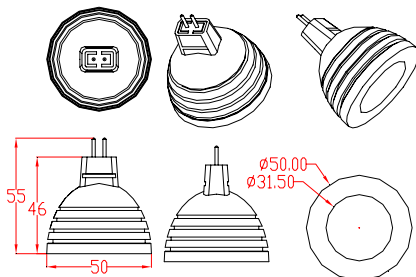

## OPTICAL SYSTEM

**SIZE:** 49(Φ)X 60(H)

**HOUSING:** ALUMINIUM die casting

**OPERATING TEMPERATURE:** -20°C~+40°C

**WEIGHT:** 66g

**DIMMERBILITY:** Dimmerble by remote controller

**REMOTE CONTROL DISTANCE:** 10 meter max

## DIMENSION

Unit: mm

Tolerance:±2mm