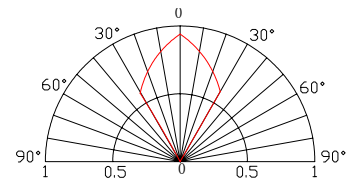

Offer long life time, high efficiency , eco-friendly products.

3W MR 16

RGB

Applications

Spot lighting for display, decorating light, office, school, conference room etc.

Eco-friendly

Differentiated from conventional lights, hazardous substances like CO2, mercury etc, are extremely reduced, and neither harmful electromagnetic wave nor ultraviolet ray is emitted.

Heat dissipation design

Unique design considering effective heat dissipation (Design registration applied).

Energy saving

Save energy with low power consumption.

Long life time

Save maintenance cost with long life time.

High brightness

With rated voltage & constant current drive IC, offer constant brightness against unstable environments.

Model NO	COLOR	Typical Wavelength (nm)	Input Voltage[V]	Power Consumption[W]	Luminous Flux[lm]	BEAM ANGLE
OSLA01X3RGB	RED	625nm	AC/DC 12	3W	30lm	30°
	GREEN	525nm			40lm	
	BLUE	465nm			15lm	

OPTICAL SYSTEM

SIZE: 49(Φ)X 60(H)

HOUSING: ALUMINIUM die casting

OPERATING TEMPERATURE: -20°C~+40°C

WEIGHT: 66g

DIMMERBILITY: Dimmerble by remote controller

REMOTE CONTROL DISTANCE: 10 meter max

LIFE TIME: 50,000Hrs

BASE TYPE: GU 5.3

LED Quantity :1PC

LED type:3 power RGB LED

NUMBER OF COLORS: 16 millions

OPTICS: PC lens

DIMENSION

Unit: mm

Tolerance:±2mm