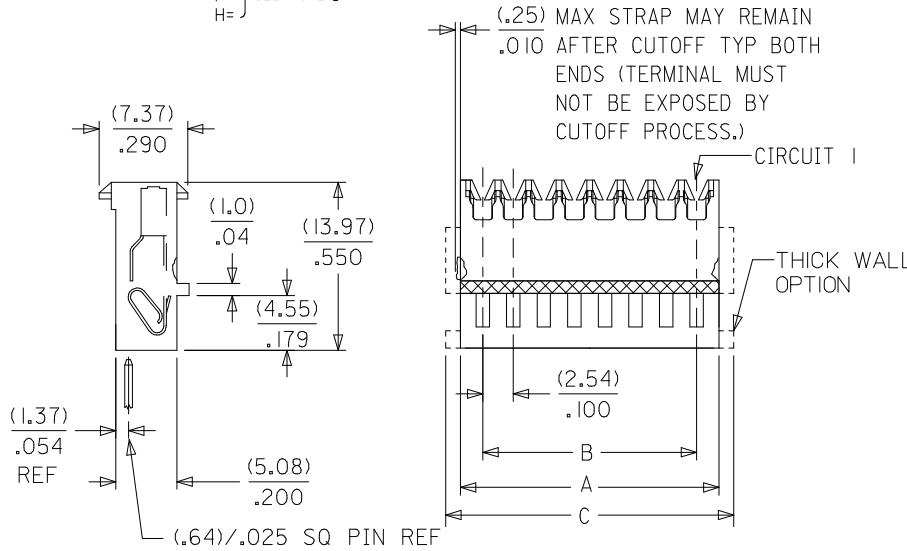

A=TERMINAL AND MOLDED IN  
B=MOLDED IN ONLY  
BLANK = NONE

NUMBER = CIRCUIT VOIDED  
MULTIPLE VOIDS START WITH 51  
BLANK = NONE

A=7691  
B=41138  
C=41512

NOTES

- MATERIAL: UNFILLED NYLON, UL94V-2, MOLDED MATERIAL (CLEAR)
- FINISH:
  - (102) OVERALL TIN: (0.00508)/.000200 MIN OVER (0.00254)/.000100 MIN COPPER.
  - (208) SELECT GOLD: (0.00038)/.000015 MIN, \* SELECT TIN: (0.00254)/.000100 MIN, OVERALL NICKEL UNDERPLATE: (0.00127)/.000050 MIN.
  - (228) SELECT GOLD: (0.00076)/.000030 MIN, \* SELECT TIN: (0.00254)/.000100 MIN, OVERALL NICKEL UNDERPLATE: (0.00127)/.000050 MIN.
  - (501) OVERALL GOLD: (0.00051)/.000020 MIN OVER (0.00076)/.000030 MIN NICKEL
  - (502) OVERALL GOLD: (0.00051)/.000020 MIN OVER (0.00127)/.000050 MIN NICKEL.
  - (503) OVERALL GOLD: (0.00076)/.000030 MIN OVER (0.00127)/.000050 MIN NICKEL.
  - (P909) OVERALL TIN: (0.00254)/.000100 MIN. \*THE PRIMARY SHIPPING CARTON WILL BE LABELED COMPLIANT TO RoHS DIRECTIVE 2002/95/EC AND ELV ANNEX II OF DIRECTIVE 2000/53/EC\*. CARTONS WITHOUT THIS LABEL MAY CONTAIN PRODUCT WITH TIN/LEAD PLATINGS.
- PRODUCT SPECIFICATION: PS-7720-001
- PACKAGING: BULK PK-7720-001 SEE CHART
- THESE HOUSINGS ARE FOR USE WITH SINGLE 22 AWG WIRE TERMINATION ONLY
- COLOR STRIPE TO RUN LENGTH OF RIB AS SHOWN (SEE CHART FOR COLOR)
- SEE APPLICATION SPEC SMES-7720-0002 FOR ADDITIONAL INFORMATION.
- WIRE SPECIFICATIONS: SEE SMES-7720-0002 (INSUL. DIA (1.52)/.060 MAX)
  - SLOT SIZE A FOR USE WITH: 26 AWG SOLID, STRANDED TINNED
  - SLOT SIZE H FOR USE WITH: 28 AWG SOLID, STRANDED TINNED, AND STRANDED TOPCOAT
  - SLOT SIZE F FOR USE WITH: 24 AWG SOLID, STRANDED TINNED, AND STRANDED TOPCOAT
  - SLOT SIZE E FOR USE WITH: 22 AWG STRANDED TINNED
- THIS PART CONFORMS TO CLASS B REQUIREMENTS OF COSMETIC SPECIFICATION PS-45499-002.