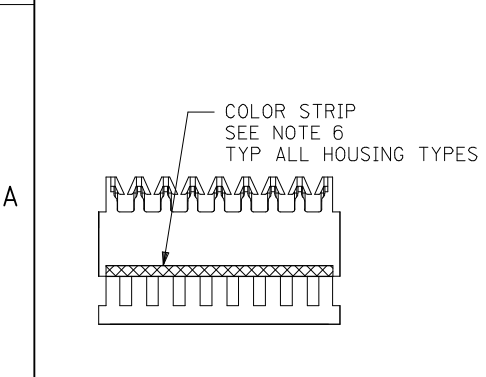

FACTORY I.D.
EC NO: UCP2009-2029
DRWN:MKIPPER 2009/02/25
CHKD:SSOUSEK 2009/02/25
APPR:FSMITH 2009/02/26
AZ7

QUALITY SYMBOLS	DESCRIPTION
	=0
	=0

GENERAL TOLERANCES (UNLESS SPECIFIED)		
	mm	INCH
4 PLACES	± ---	± ---
3 PLACES	± ---	± ---
2 PLACES	± ---	± ---
1 PLACE	± ---	± ---
ANGULAR ±1/2°		
DRAFT WHERE APPLICABLE MUST REMAIN WITHIN DIMENSIONS		

DIMENSION STYLE	
MM/IN	
DRAWN BY	DATE
SAMIEC	2004/04/13
CHECKED BY	DATE
SAMIEC	2004/04/13
APPROVED BY	DATE
MARGULIS	2004/04/13
MATERIAL NO.	
SEE CHART	

SCALE	DESIGN UNITS	THIRD ANGLE PROJECTION	
---	INCH		
TITLE			
KK 100 IDT CONNECTOR ASSEMBLY			
MOLEX INCORPORATED			
DOCUMENT NO.		SHEET NO.	
SD-7720-001		2 OF *	
THIS DRAWING CONTAINS INFORMATION THAT IS PROPRIETARY TO MOLEX INCORPORATED AND SHOULD NOT BE USED WITHOUT WRITTEN PERMISSION