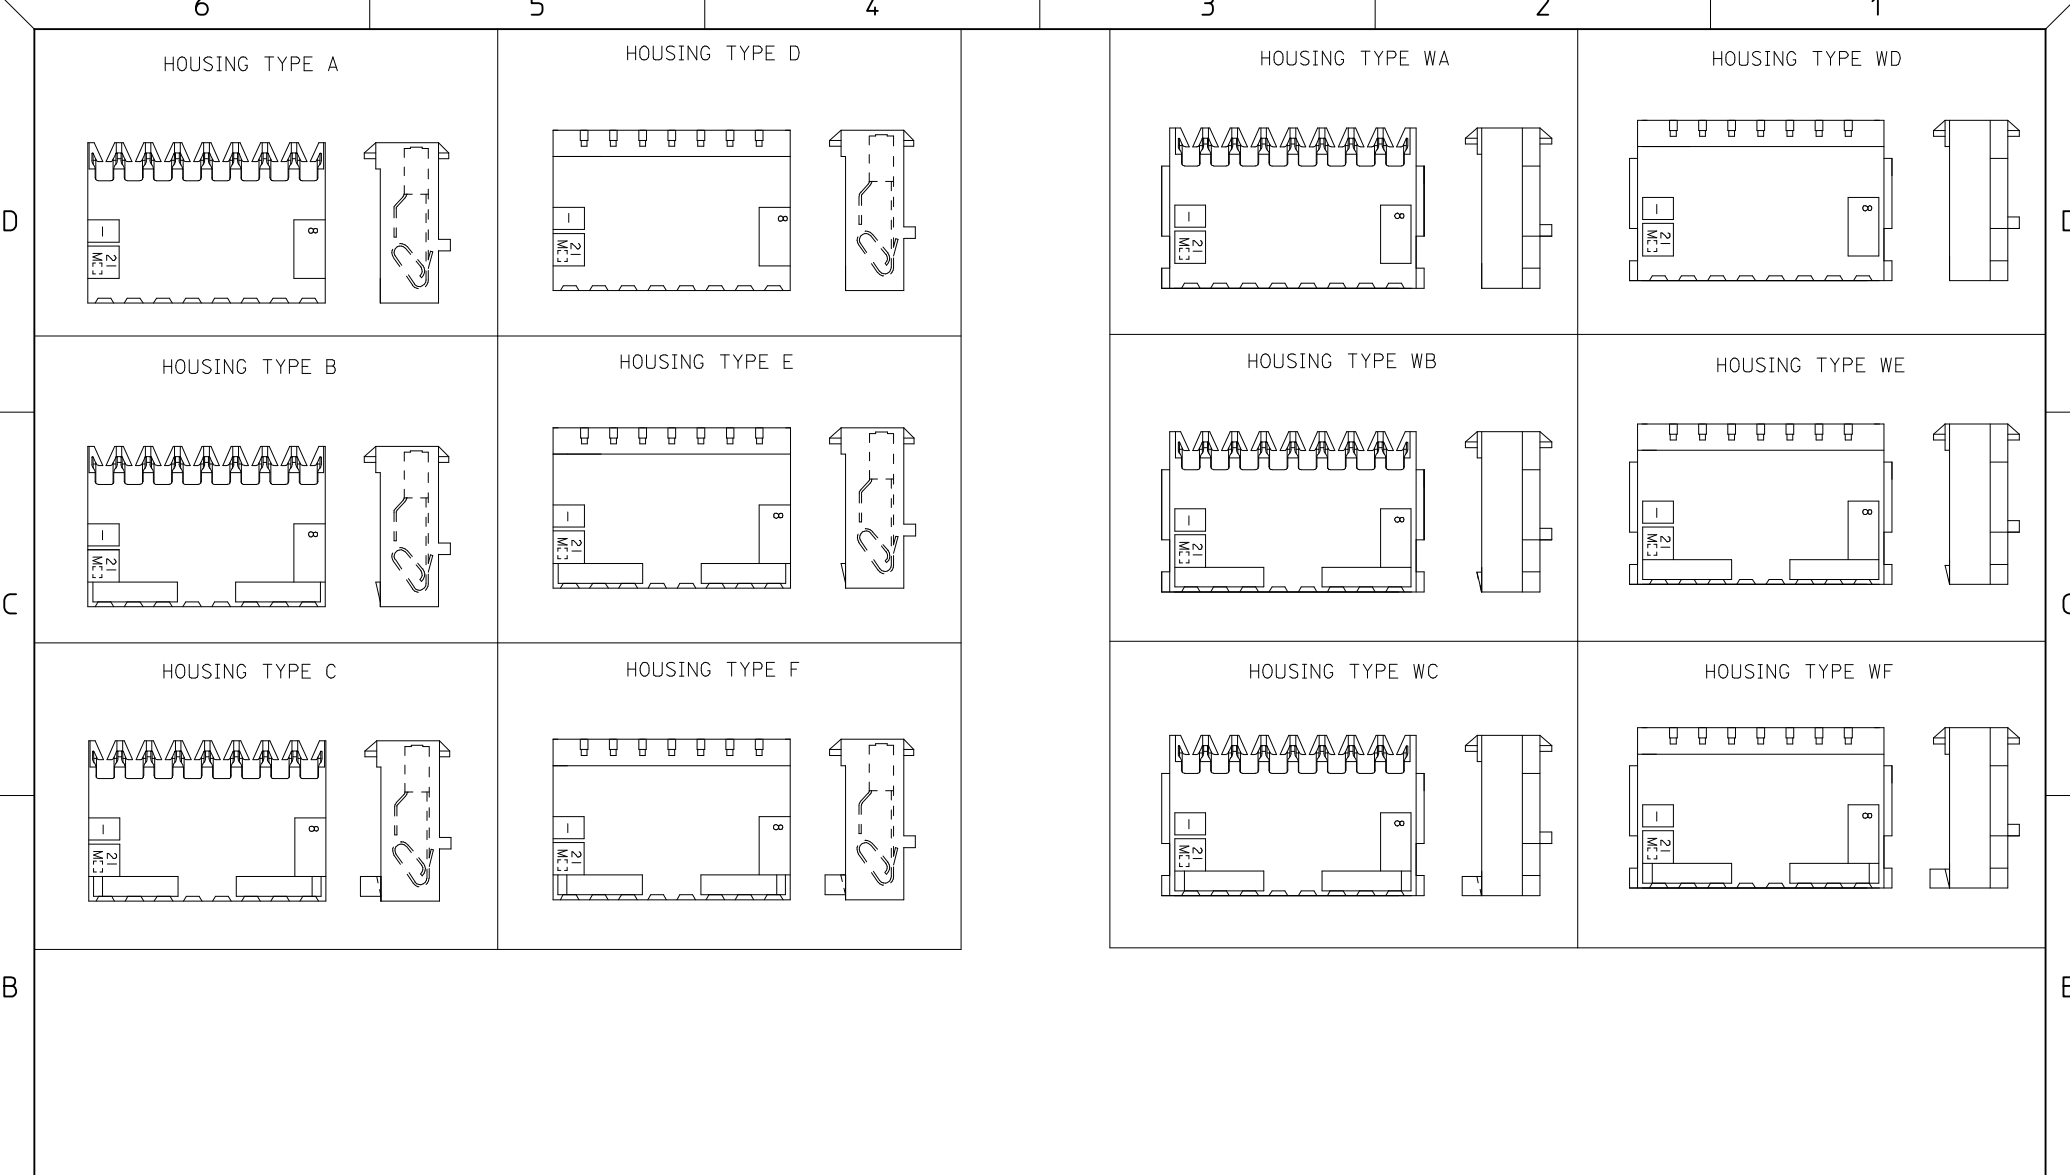

FACTORY I.D.
EC NO: UCP2009-2029
DRWN:MKIPPER 2009/02/25
CHKD:SSOUSEK 2009/02/25
APPR:FSMITH 2009/02/26
AZ7

QUALITY SYMBOLS	DESCRIPTION
	=0
	=0

GENERAL TOLERANCES (UNLESS SPECIFIED)		
	mm	INCH
4 PLACES	± ---	± ---
3 PLACES	± ---	± ---
2 PLACES	± ---	± ---
1 PLACE	± ---	± ---
ANGULAR ±1/2°		
DRAFT WHERE APPLICABLE MUST REMAIN WITHIN DIMENSIONS		

DIMENSION STYLE	
MM/IN	
DRAWN BY	DATE
SAMIEC	2004/04/13
CHECKED BY	DATE
SAMIEC	2004/04/13
APPROVED BY	DATE
MARGULIS	2004/04/13
MATERIAL NO.	
SEE CHART	

SCALE	DESIGN UNITS	THIRD ANGLE PROJECTION	
---	INCH		
TITLE			
KK 100 IDT CONNECTOR ASSEMBLY			
MOLEX INCORPORATED			
DOCUMENT NO.		SHEET NO.	
SD-7720-001		2 OF *	
THIS DRAWING CONTAINS INFORMATION THAT IS PROPRIETARY TO MOLEX INCORPORATED AND SHOULD NOT BE USED WITHOUT WRITTEN PERMISSION