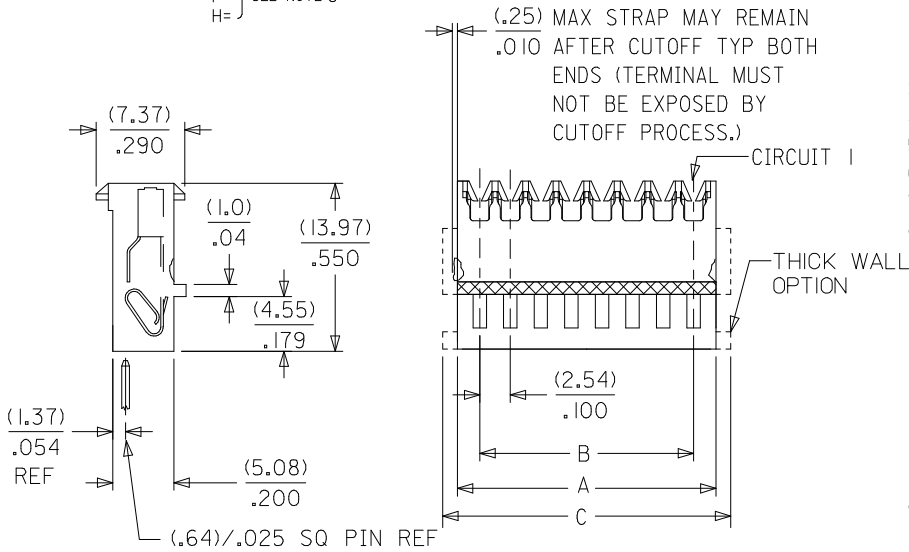

1. MATERIAL: UNFILLED NYLON, UL94V-2, MOLDED MATERIAL (CLEAR)
2. FINISH:
   - (102) OVERALL TIN: (0.00508)/(0.00200 MIN OVER (0.00254)/(0.00100 MIN COPPER.
   - (208) SELECT GOLD: (0.00038)/(0.00015 MIN, * SELECT TIN: (0.00254)/(0.00100 MIN, OVERALL NICKEL UNDERPLATE: (0.00127)/(0.00050 MIN.
   - (228) SELECT GOLD: (0.00076)/(0.00030 MIN, * SELECT TIN: (0.00254)/(0.00100 MIN, OVERALL NICKEL UNDERPLATE: (0.00127)/(0.00050 MIN.
   - (501) OVERALL GOLD: (0.00051)/(0.00020 MIN OVER (0.00076)/(0.00030 MIN NICKEL
   - (502) OVERALL GOLD: (0.00051)/(0.00020 MIN OVER (0.00127)/(0.00050 MIN NICKEL.
   - (503) OVERALL GOLD: (0.00076)/(0.00030 MIN OVER (0.00127)/(0.00050 MIN NICKEL.
   - (P909) OVERALL TIN: (0.00254)/(0.00100 MIN. *THE PRIMARY SHIPPING CARTON WILL BE LABELED COMPLIANT TO RoHS DIRECTIVE 2002/95/EC AND ELV ANNEX II OF DIRECTIVE 2000/53/EC*. CARTONS WITHOUT THIS LABEL MAY CONTAIN PRODUCT WITH TIN/LEAD PLATINGS.
3. PRODUCT SPECIFICATION: PS-7720-001
4. PACKAGING: BULK PK-7720-001 SEE CHART
5. THESE HOUSINGS ARE FOR USE WITH SINGLE 22 AWG WIRE TERMINATION ONLY
6. COLOR STRIPE TO RUN LENGTH OF RIB AS SHOWN (SEE CHART FOR COLOR)
7. SEE APPLICATION SPEC SMES-7720-0002 FOR ADDITIONAL INFORMATION.
8. WIRE SPECIFICATIONS: SEE SMES-7720-0002 (INSUL. DIA (1.52)/(0.060 MAX)
   - SLOT SIZE A FOR USE WITH: 26 AWG SOLID, STRANDED TINNED
   - SLOT SIZE H FOR USE WITH: 28 AWG SOLID, STRANDED TINNED, AND STRANDED TOPCOAT
   - SLOT SIZE F FOR USE WITH: 24 AWG SOLID, STRANDED TINNED, AND STRANDED TOPCOAT
   - SLOT SIZE E FOR USE WITH: 26 AWG STRANDED TOPCOAT
   - SLOT SIZE G FOR USE WITH: 22 AWG STRANDED TINNED
9. THIS PART CONFORMS TO CLASS B REQUIREMENTS OF COSMETIC SPECIFICATION PS-45499-002.

NO OF CKTS	DIM A	DIM B	DIM C
2	(5.44) .214	(2.54) .100	(7.59) .299
3	(7.98) .314	(5.08) .200	(10.13) .399
4	(10.52) .414	(7.62) .300	(12.67) .499
5	(13.06) .514	(10.16) .400	(15.21) .599
6	(15.60) .614	(12.70) .500	(17.75) .699
7	(18.14) .714	(15.24) .600	(20.29) .799
8	(20.68) .814	(17.78) .700	(22.83) .899
9	(23.22) .914	(20.30) .800	(25.37) .999
10	(25.76) 1.014	(22.86) .900	(27.91) 1.099
11	(28.30) 1.114	(25.40) 1.000	(30.45) 1.199
12	(30.84) 1.214	(27.94) 1.100	(32.99) 1.299
13	(33.38) 1.314	(30.48) 1.200	(35.53) 1.399
14	(35.92) 1.414	(33.02) 1.300	(38.07) 1.499
15	(38.46) 1.514	(35.56) 1.400	(40.61) 1.599
16	(41.00) 1.614	(38.10) 1.500	(43.15) 1.699
17	(43.54) 1.714	(40.64) 1.600	(45.69) 1.799
18	(46.08) 1.814	(43.18) 1.700	(48.23) 1.899
19	(48.62) 1.914	(45.72) 1.800	(50.77) 1.999
20	(51.16) 2.014	(48.26) 1.900	(53.31) 2.099
21	(53.70) 2.114	(50.80) 2.000	(55.85) 2.199
22	(56.24) 2.214	(53.34) 2.100	(58.39) 2.299
23	(58.78) 2.314	(55.88) 2.200	(60.93) 2.399
24	(61.32) 2.414	(58.42) 2.300	(63.47) 2.499
25	(63.86) 2.514	(60.96) 2.400	(66.01) 2.599
26	(66.40) 2.614	(63.50) 2.500	(68.55) 2.699
27	(68.94) 2.714	(66.04) 2.600	(71.09) 2.799
28	(71.48) 2.814	(68.58) 2.700	(73.63) 2.899

CORRECT HSG. NO.'S EC NO: UCP2009-2291 DRWN:MKIPPER 2009/04/16 CHKD:SSOUSEK 2009/04/17 APPR:FSM:TH 2009/04/17	QUALITY SYMBOLS ▽=0 ◁=0	DESCRIPTION REV	BA

GENERAL TOLERANCES (UNLESS SPECIFIED)	
	ANGULAR ±1/2°
DRAFT WHERE APPLICABLE MUST REMAIN WITHIN DIMENSIONS	

DIMENSION STYLE MM/IN	
DRAWN BY SAMIEC	DATE 2004/04/13
CHECKED BY SAMIEC	DATE 2004/04/13
APPROVED BY MARGULIS	DATE 2004/04/13
MATERIAL NO. SEE CHART	

SCALE ---	DESIGN UNITS INCH	THIRD ANGLE PROJECTION
TITLE KK 100 IDT CONNECTOR ASSEMBLY		
MOLEX INCORPORATED		
DOCUMENT NO. SD-7720-001		SHEET NO. 1 OF *

3-*	BA
2	AZ7
1	BA