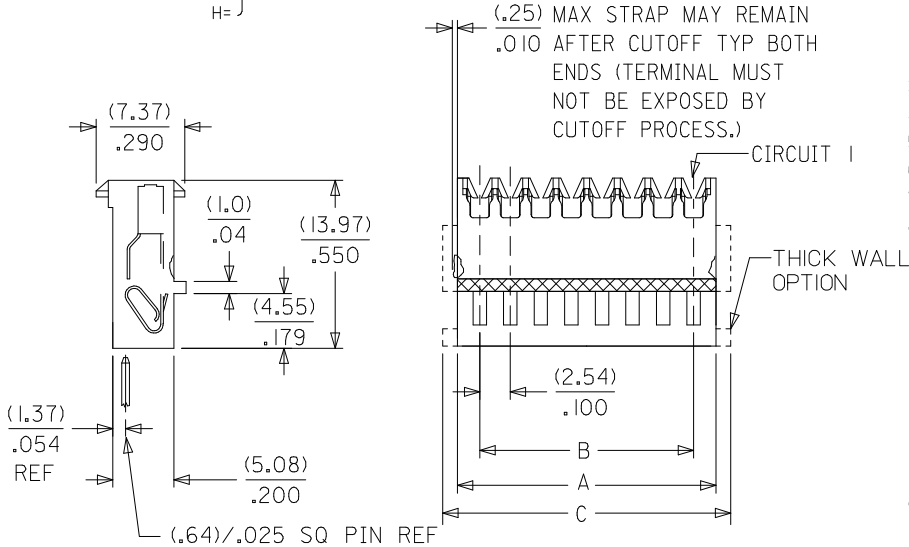

1. MATERIAL: UNFILLED NYLON, UL94V-2, MOLDED MATERIAL (CLEAR)
2. FINISH:
   - (102) OVERALL TIN: (0.00508)/.000200 MIN OVER (0.00254)/.000100 MIN COPPER.
   - (208) SELECT GOLD: (0.00038)/.000015 MIN, * SELECT TIN: (0.00254)/.000100 MIN, OVERALL NICKEL UNDERPLATE: (0.00127)/.000050 MIN.
   - (228) SELECT GOLD: (0.00076)/.000030 MIN, * SELECT TIN: (0.00254)/.000100 MIN, OVERALL NICKEL UNDERPLATE: (0.00127)/.000050 MIN.
   - (501) OVERALL GOLD: (0.00051)/.000020 MIN OVER (0.00076)/.000030 MIN NICKEL
   - (502) OVERALL GOLD: (0.00051)/.000020 MIN OVER (0.00127)/.000050 MIN NICKEL.
   - (503) OVERALL GOLD: (0.00076)/.000030 MIN OVER (0.00127)/.000050 MIN NICKEL.
   - (P909) OVERALL TIN: (0.00254)/.000100 MIN. *THE PRIMARY SHIPPING CARTON WILL BE LABELED COMPLIANT TO RoHS DIRECTIVE 2002/95/EC AND ELV ANNEX II OF DIRECTIVE 2000/53/EC*. CARTONS WITHOUT THIS LABEL MAY CONTAIN PRODUCT WITH TIN/LEAD PLATINGS.
3. PRODUCT SPECIFICATION: PS-7720-001
4. PACKAGING: BULK PK-7720-001 SEE CHART
5. THESE HOUSINGS ARE FOR USE WITH SINGLE 22 AWG WIRE TERMINATION ONLY
6. COLOR STRIPE TO RUN LENGTH OF RIB AS SHOWN (SEE CHART FOR COLOR)
7. SEE APPLICATION SPEC SMES-7720-0002 FOR ADDITIONAL INFORMATION.
8. WIRE SPECIFICATIONS: SEE SMES-7720-0002 (INSUL. DIA (1.52)/.060 MAX)
   - SLOT SIZE A FOR USE WITH: 26 AWG SOLID, STRANDED TINNED
   - SLOT SIZE H FOR USE WITH: 28 AWG SOLID, STRANDED TINNED, AND STRANDED TOPCOAT
   - SLOT SIZE F FOR USE WITH: 24 AWG SOLID, STRANDED TINNED, AND STRANDED TOPCOAT
   - SLOT SIZE E FOR USE WITH: 26 AWG STRANDED TOPCOAT
   - SLOT SIZE G FOR USE WITH: 22 AWG STRANDED TINNED
9. THIS PART CONFORMS TO CLASS B REQUIREMENTS OF COSMETIC SPECIFICATION PS-45499-002.

NO OF CKTS	DIM A	DIM B	DIM C
2	(5.44) .214	(2.54) .100	(7.59) .299
3	(7.98) .314	(5.08) .200	(10.13) .399
4	(10.52) .414	(7.62) .300	(12.67) .499
5	(13.06) .514	(10.16) .400	(15.21) .599
6	(15.60) .614	(12.70) .500	(17.75) .699
7	(18.14) .714	(15.24) .600	(20.29) .799
8	(20.68) .814	(17.78) .700	(22.83) .899
9	(23.22) .914	(20.30) .800	(25.37) .999
10	(25.76) 1.014	(22.86) .900	(27.91) 1.099
11	(28.30) 1.114	(25.40) 1.000	(30.45) 1.199
12	(30.84) 1.214	(27.94) 1.100	(32.99) 1.299
13	(33.38) 1.314	(30.48) 1.200	(35.53) 1.399
14	(35.92) 1.414	(33.02) 1.300	(38.07) 1.499
15	(38.46) 1.514	(35.56) 1.400	(40.61) 1.599
16	(41.00) 1.614	(38.10) 1.500	(43.15) 1.699
17	(43.54) 1.714	(40.64) 1.600	(45.69) 1.799
18	(46.08) 1.814	(43.18) 1.700	(48.23) 1.899
19	(48.62) 1.914	(45.72) 1.800	(50.77) 1.999
20	(51.16) 2.014	(48.26) 1.900	(53.31) 2.099
21	(53.70) 2.114	(50.80) 2.000	(55.85) 2.199
22	(56.24) 2.214	(53.34) 2.100	(58.39) 2.299
23	(58.78) 2.314	(55.88) 2.200	(60.93) 2.399
24	(61.32) 2.414	(58.42) 2.300	(63.47) 2.499
25	(63.86) 2.514	(60.96) 2.400	(66.01) 2.599
26	(66.40) 2.614	(63.50) 2.500	(68.55) 2.699
27	(68.94) 2.714	(66.04) 2.600	(71.09) 2.799
28	(71.48) 2.814	(68.58) 2.700	(73.63) 2.899

CORRECT HSG. NO.'S
EC NO: UCP2009-2291
DRWN:MKIPPER 2009/04/16
CHKD:SSOUSEK 2009/04/17
APPR:FSM:TH 2009/04/17

QUALITY SYMBOLS

▽=0
◁=0

DESCRIPTION

REV

BA

GENERAL TOLERANCES (UNLESS SPECIFIED)

	mm	INCH
4 PLACES	± .005	± .0002
3 PLACES	± .004	± .00015
2 PLACES	± .003	± .0001
1 PLACE	± .002	± .00005

ANGULAR ±1/2°

DRAFT WHERE APPLICABLE MUST REMAIN WITHIN DIMENSIONS

DIMENSION STYLE

MM/IN

SCALE ---

DESIGN UNITS INCH

THIRD ANGLE PROJECTION

DRAWN BY DATE
SAMIEC 2004/04/13

CHECKED BY DATE
SAMIEC 2004/04/13

APPROVED BY DATE
MARGULIS 2004/04/13

MATERIAL NO.

SEE CHART

TITLE

KK 100 IDT CONNECTOR ASSEMBLY

MOLEX MOLEX INCORPORATED

DOCUMENT NO. SD-7720-001

SHEET NO. 1 OF *