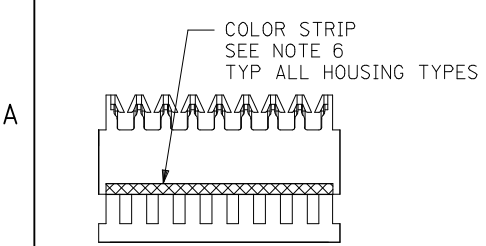

FACTORY I.D.
EC NO: UCP2009-2029
DRWN:MKIPPER 2009/02/25
CHKD:SSOUSEK 2009/02/25
APPR:FSMITH 2009/02/26
A Z7

QUALITY SYMBOLS
= 0
= 0
REV

GENERAL TOLERANCES (UNLESS SPECIFIED)	
	mm INCH
4 PLACES	± --- ± ---
3 PLACES	± --- ± ---
2 PLACES	± --- ± ---
1 PLACE	± --- ± ---
ANGULAR ±1/2°	
DRAFT WHERE APPLICABLE MUST REMAIN WITHIN DIMENSIONS	

DIMENSION STYLE	
MM/IN	
DRAWN BY	DATE
SAMIEC	2004/04/13
CHECKED BY	DATE
SAMIEC	2004/04/13
APPROVED BY	DATE
MARGULIS	2004/04/13
MATERIAL NO.	
SEE CHART	

SCALE	DESIGN UNITS	THIRD ANGLE PROJECTION
---	INCH	
TITLE		
KK 100 IDT CONNECTOR ASSEMBLY		
MOLEX INCORPORATED		
DOCUMENT NO.	SHEET NO.	
SD-7720-001	2 OF *	
THIS DRAWING CONTAINS INFORMATION THAT IS PROPRIETARY TO MOLEX INCORPORATED AND SHOULD NOT BE USED WITHOUT WRITTEN PERMISSION