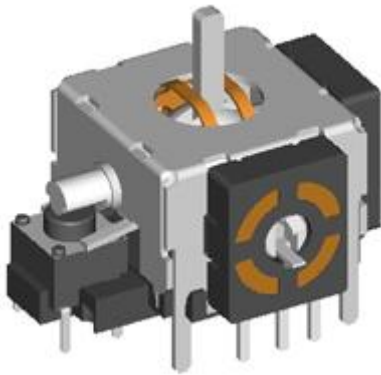

Model(型號): **RKJXK12001**

▶ [Download PDF file](#)

Features:(特點):

Compact design with a good space factor.
Available in a wide variety of type including standard type and lever reset type.
Constructed integral with tact switch for selection ,thus contributing to improvement in the operability of sets.

Applications(作用):

Controller for remote control of audio equipment , CD-L , VCD , TV ,car navigation system, and for game , etc .

Dimensions(規格圖):

Specifications(規格)

Electrical Characteristics [電氣性能]

Total resistance [全阻抗值]	10KΩ , 50K Ω , 100KΩ
Total resistance tolerance [全阻抗值容許差]	±30%
Ratings power(w) [額定功率]	0.0125W, Switch 5V DC
Resistance taper [阻抗變化特性]	B
Residual resistance [殘留阻值]	全阻值3%Ω Max.
Sliding noise [滑動雜音]	300mV Max
Insulation resistance [絕緣阻抗]	100MΩ Min. at DC 250V. Switch 10MΩ Min. DC 10V
Withstanding voltage [耐電壓]	1 minute at AC 250V
Max. operating voltage [最高使用電壓]	AC 50V