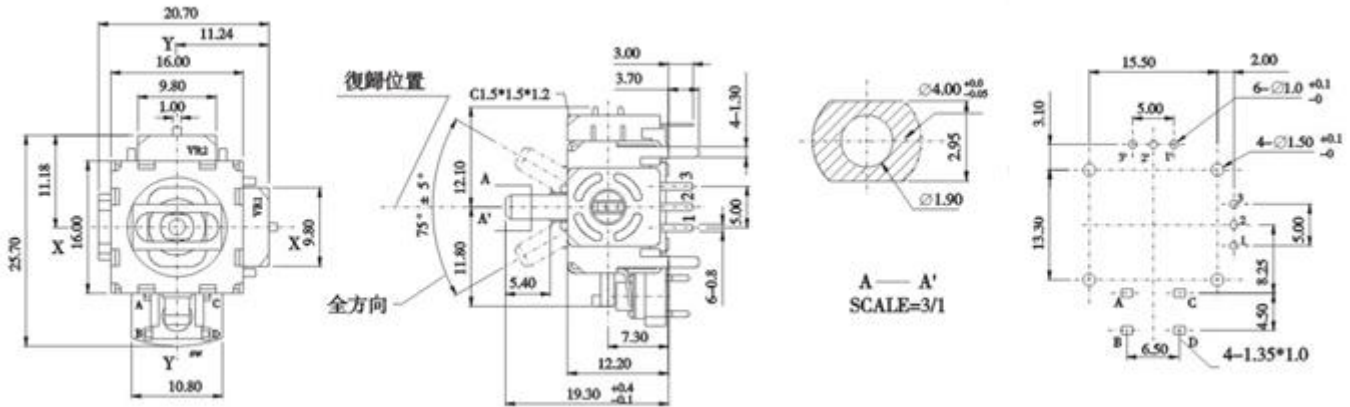

Model(型號): **RKJXK12001**

▶ [Download PDF file](#)

Features:(特點):

Compact design with a good space factor.
Available in a wide variety of type including standard type and lever reset type.
Constructed integral with tact switch for selection ,thus contributing to improvement in the operability of sets.

Applications(作用):

Controller for remote control of audio equipment , CD-L , VCD , TV ,car navigation system, and for game , etc .

Dimensions(規格圖):

Specifications(規格)

Electrical Characteristics [電氣性能]

Total resistance [全阻抗值]	10KΩ , 50K Ω , 100KΩ
Total resistance tolerance [全阻抗值容許差]	±30%
Ratings power(w) [額定功率]	0.0125W, Switch 5V DC
Resistance taper [阻抗變化特性]	B
Residual resistance [殘留阻值]	全阻值3%Ω Max.
Sliding noise [滑動雜音]	300mV Max
Insulation resistance [絕緣阻抗]	100MΩ Min. at DC 250V. Switch 10MΩ Min. DC 10V
Withstanding voltage [耐電壓]	1 minute at AC 250V
Max. operating voltage [最高使用電壓]	AC 50V