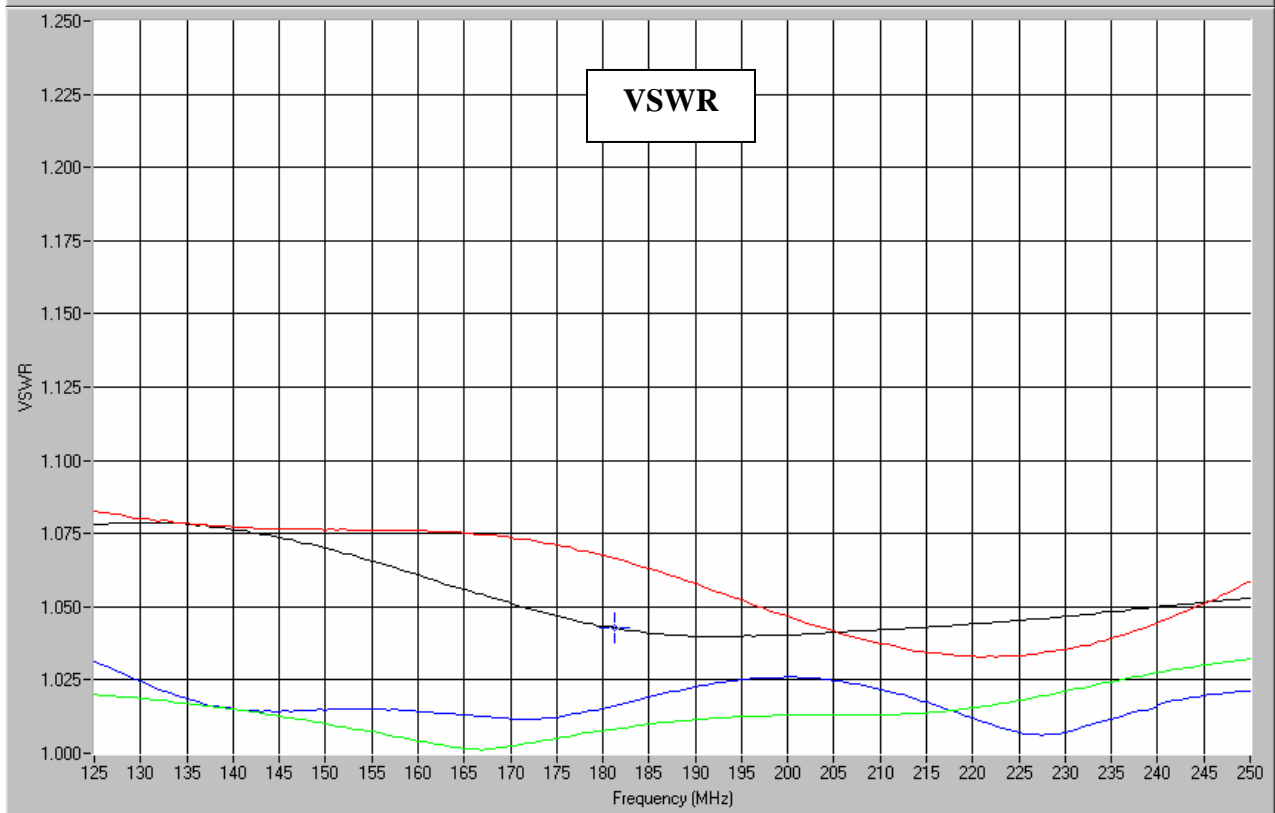

Hybrid Couplers 3 dB, 90°

Applications

- Balanced Mixers
- Antenna Feed Networks
- Phasing Networks
- Dividers/Combiners

Features

- Military Grade
- 0.125 – 0.250 GHz
- 2-Way power Split
- Quadrature
- Connectors Per MIL-C-39012
- Rugged Aluminum Housing
- Low VSWR
- Meets MIL-E-5400 Class 3 Requirements

Outline Drawing

Electrical and Mechanical Specifications subject to change without notice.

Typical Test Data Plots

USA/Canada: (315) 432-8909
 Toll Free: (800) 411-6596
 Europe: +44 2392-232392

Typical Test Data Plots