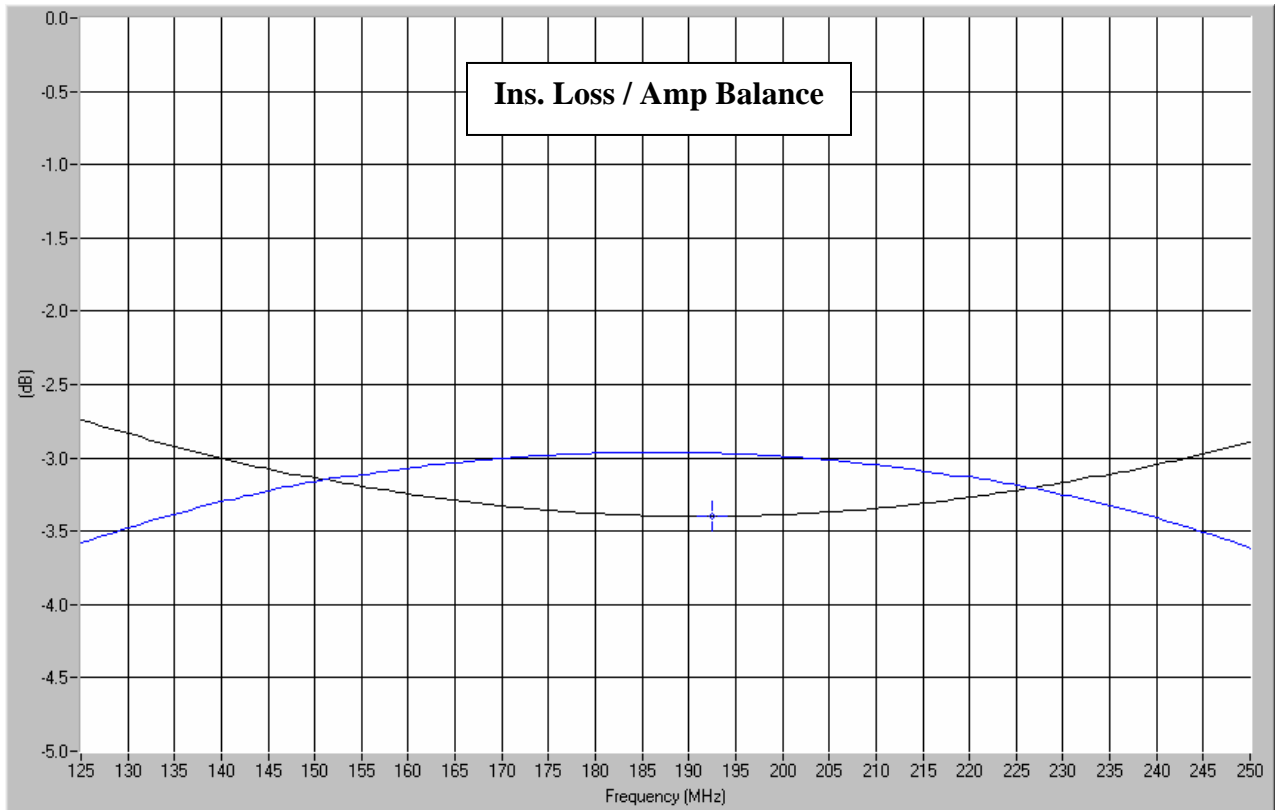

Hybrid Couplers 3 dB, 90°

Applications

- Balanced Mixers
- Antenna Feed Networks
- Phasing Networks
- Dividers/Combiners

Features

- Military Grade
- 0.125 – 0.250 GHz
- 2-Way power Split
- Quadrature
- Connectors Per MIL-C-39012
- Rugged Aluminum Housing
- Low VSWR
- Meets MIL-E-5400 Class 3 Requirements

Outline Drawing

Electrical and Mechanical Specifications subject to change without notice.

Typical Test Data Plots

USA/Canada: (315) 432-8909
 Toll Free: (800) 411-6596
 Europe: +44 2392-232392

Typical Test Data Plots