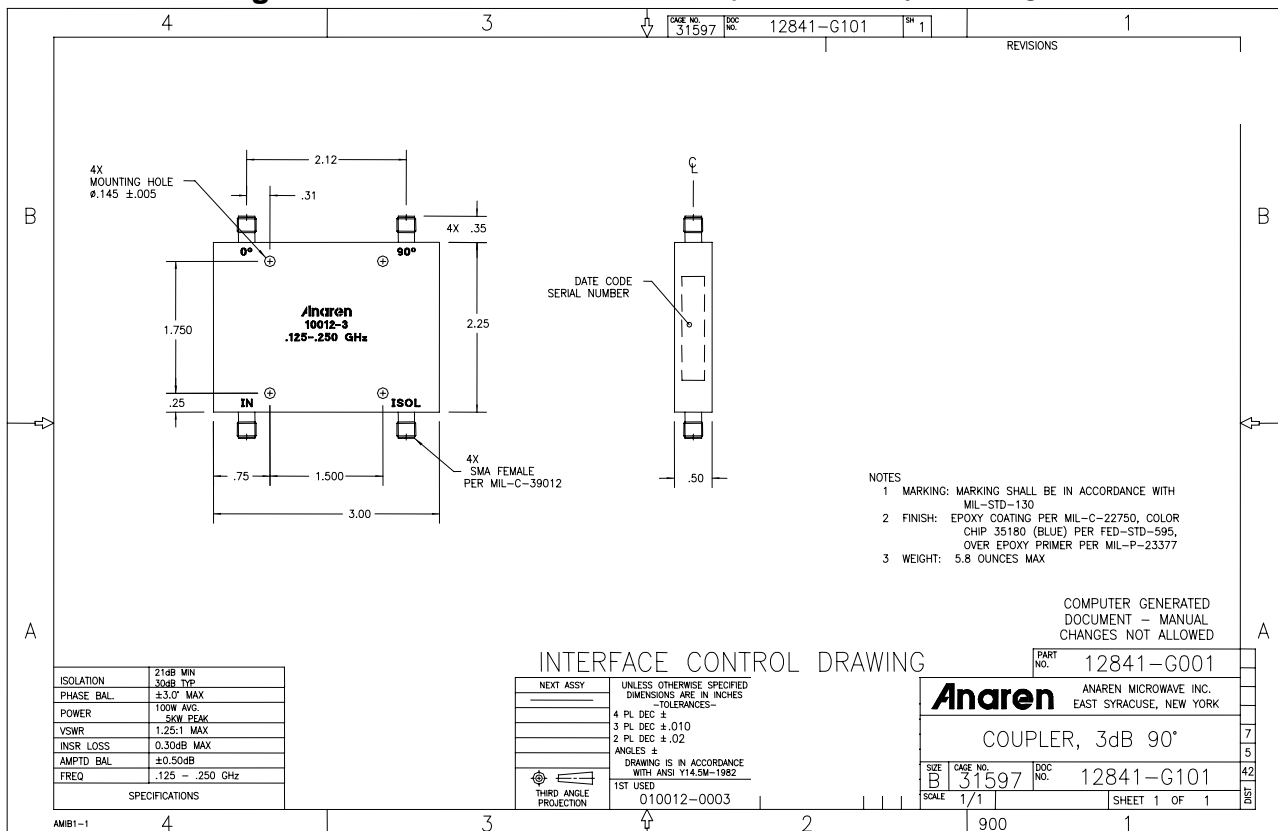

Hybrid Couplers 3 dB, 90°

Applications

- Balanced Mixers
- Antenna Feed Networks
- Phasing Networks
- Dividers/Combiners

Features

- Military Grade
- 0.125 – 0.250 GHz
- 2-Way power Split
- Quadrature
- Connectors Per MIL-C-39012
- Rugged Aluminum Housing
- Low VSWR
- Meets MIL-E-5400 Class 3 Requirements

Outline Drawing

Electrical and Mechanical Specifications subject to change without notice.

Typical Test Data Plots

USA/Canada: (315) 432-8909
 Toll Free: (800) 411-6596
 Europe: +44 2392-232392

Typical Test Data Plots