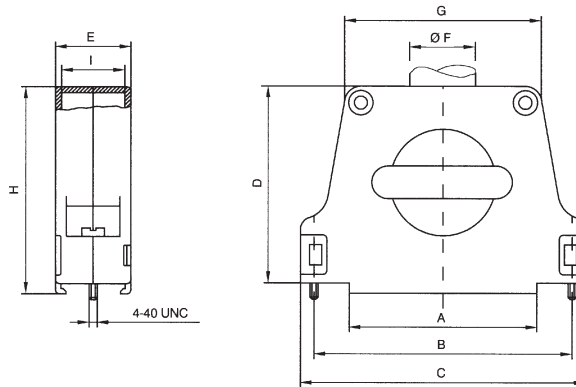

D-Sub (Metal Hood Variations)

FMK1G to FMK5G
180° Cable Outlet

Part Number	A	B	C	D	E	ØF min.	ØF max.	G	H	I
FMK1G	15.0	25.0	31.8	39.5	15.4	3.0	9.5	20.8	42.4	12.0
FMK2G	16.0	33.3	40.3	41.0	15.4	3.0	8.5	23.3	43.5	12.0
FMK3G	28.0	47.0	54.0	45.0	15.4	3.0	8.5	31.7	47.7	12.0
FMK4G	44.5	63.5	70.2	48.0	18.5	3.0	12.0	48.2	50.4	15.0
FMK5G	42.0	61.1	67.8	48.0	18.5	3.0	12.0	45.8	50.4	15.0