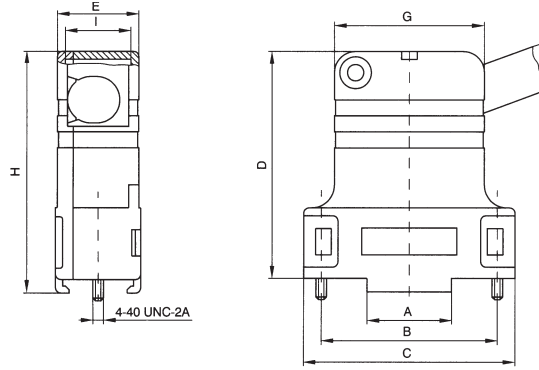

**FKC1 to FKC5**  
70° Cable Outlet

Part Number	A	B	C	D	E	∅F min.	∅F max.	G	H	I
FKC1	10.0	25.0	31.8	39.3	15.8	3.5	8.6	20.0	41.6	11.6
FKC2	16.0	33.3	41.2	45.5	16.3	3.5	8.6	28.4	47.8	11.6
FKC3	28.0	47.0	54.9	52.5	16.3	4.0	12.0	42.1	54.8	11.6
FKC4	44.4	63.5	71.4	55.0	18.7	6.0	13.0	58.6	57.8	14.0
FKC5	42.0	61.1	69.0	55.0	19.5	6.0	14.0	56.2	57.8	15.0

**FKC1G to FKC5G**  
180° Cable Outlet

Part Number	A	B	C	D	E	∅F min.	∅F max.	G	H	I
FKC1G	10.0	25.0	31.8	39.2	17.6	4.0	11.0	20.0	41.6	13.2
FKC2G	16.0	33.3	41.2	45.5	16.3	4.0	11.0	28.4	47.8	11.6
FKC3G	28.0	47.0	54.9	52.5	16.3	4.0	12.0	42.1	54.8	11.6
FKC4G	44.4	63.5	71.4	55.0	18.7	6.0	13.0	58.6	57.8	14.0
FKC5G	42.0	61.1	69.0	55.0	19.5	6.0	14.0	56.2	57.8	15.0