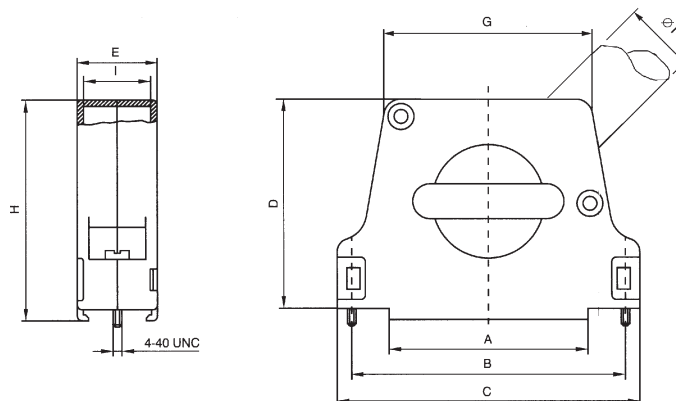

FMK1 to FMK5
45° Cable Outlet

Part Number	A	B	C	D	E	ØF min.	ØF max.	G	H	I
FMK1	15.0	25.0	31.8	39.5	15.4	3.0	9.5	20.8	42.4	12.0
FMK2	16.0	33.3	40.3	41.0	15.4	3.0	8.5	23.3	43.5	12.0
FMK3	28.0	47.0	54.0	45.0	15.4	3.0	8.5	31.7	47.7	12.0
FMK4	44.5	63.5	70.2	48.0	18.5	3.0	12.0	48.2	50.4	15.0
FMK5	42.0	61.1	67.8	48.0	18.5	3.0	12.0	45.8	50.4	15.0

Standard D-Sub