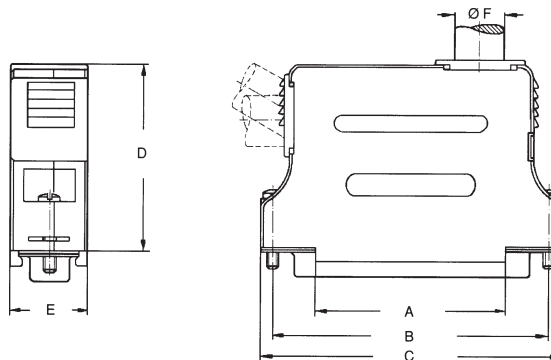

FPHGR-1 to FPHGR-5
Various Cable Outlets

Part Number	No. of Contacts	Cable Outlet	A	B	C	D	E	∅F
FPHGR-1	9	0° / - / -	10.0	25.0	32.2	31.8	15.7	6.5
FPHGR-2	15	0° / - / -	16.1	33.3	39.2	36.9	15.7	11.2
FPHGR-3	25	0° / 60° / 90°	27.8	47.0	53.3	42.2	15.7	11.2
FPHGR-4	37	0° / 60° / 90°	44.4	63.5	69.7	42.2	15.7	11.2
FPHGR-5	50	0° / 60° / 90°	42.0	61.1	67.3	42.2	18.5	14.0