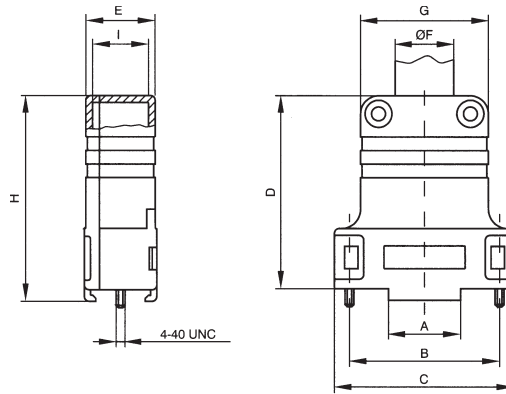

**FKC1 to FKC5**  
70° Cable Outlet

Part Number	A	B	C	D	E	∅F min.	∅F max.	G	H	I
FKC1	10.0	25.0	31.8	39.3	15.8	3.5	8.6	20.0	41.6	11.6
FKC2	16.0	33.3	41.2	45.5	16.3	3.5	8.6	28.4	47.8	11.6
FKC3	28.0	47.0	54.9	52.5	16.3	4.0	12.0	42.1	54.8	11.6
FKC4	44.4	63.5	71.4	55.0	18.7	6.0	13.0	58.6	57.8	14.0
FKC5	42.0	61.1	69.0	55.0	19.5	6.0	14.0	56.2	57.8	15.0

**FKC1G to FKC5G**  
180° Cable Outlet

Part Number	A	B	C	D	E	∅F min.	∅F max.	G	H	I
FKC1G	10.0	25.0	31.8	39.2	17.6	4.0	11.0	20.0	41.6	13.2
FKC2G	16.0	33.3	41.2	45.5	16.3	4.0	11.0	28.4	47.8	11.6
FKC3G	28.0	47.0	54.9	52.5	16.3	4.0	12.0	42.1	54.8	11.6
FKC4G	44.4	63.5	71.4	55.0	18.7	6.0	13.0	58.6	57.8	14.0
FKC5G	42.0	61.1	69.0	55.0	19.5	6.0	14.0	56.2	57.8	15.0