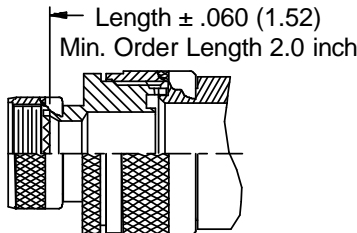

CONNECTOR DESIGNATORS
A-F-H-L-S
SELF-LOCKING ROTATABLE COUPLING

STYLE 2 (STRAIGHT)
 See Note 1)

STYLE 2 (45° & 90°)
 See Note 1)