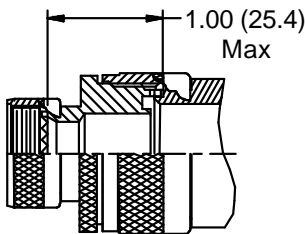

CONNECTOR DESIGNATORS
A-F-H-L-S
SELF-LOCKING ROTATABLE COUPLING

STYLE 2 (STRAIGHT)
 See Note 1)

STYLE 2 (45° & 90°)
 See Note 1)