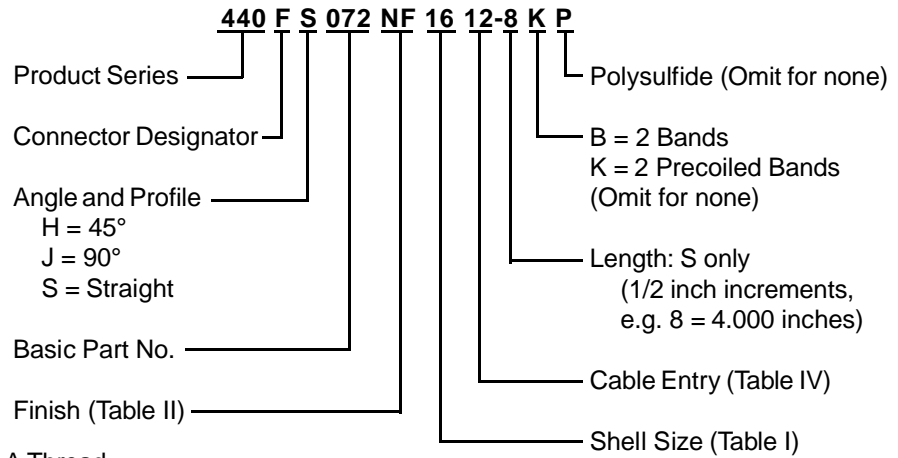

CONNECTOR DESIGNATORS
A-F-H-L-S
SELF-LOCKING ROTATABLE COUPLING

STYLE 2 (STRAIGHT)
 See Note 1)

STYLE 2 (45° & 90°)
 See Note 1)