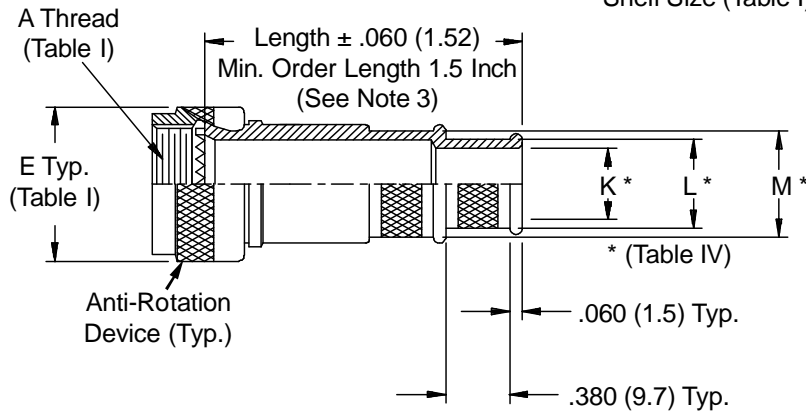

CONNECTOR DESIGNATORS
A-F-H-L-S
SELF-LOCKING ROTATABLE COUPLING

STYLE 2 (STRAIGHT)
 See Note 1)

STYLE 2 (45° & 90°)
 See Note 1)