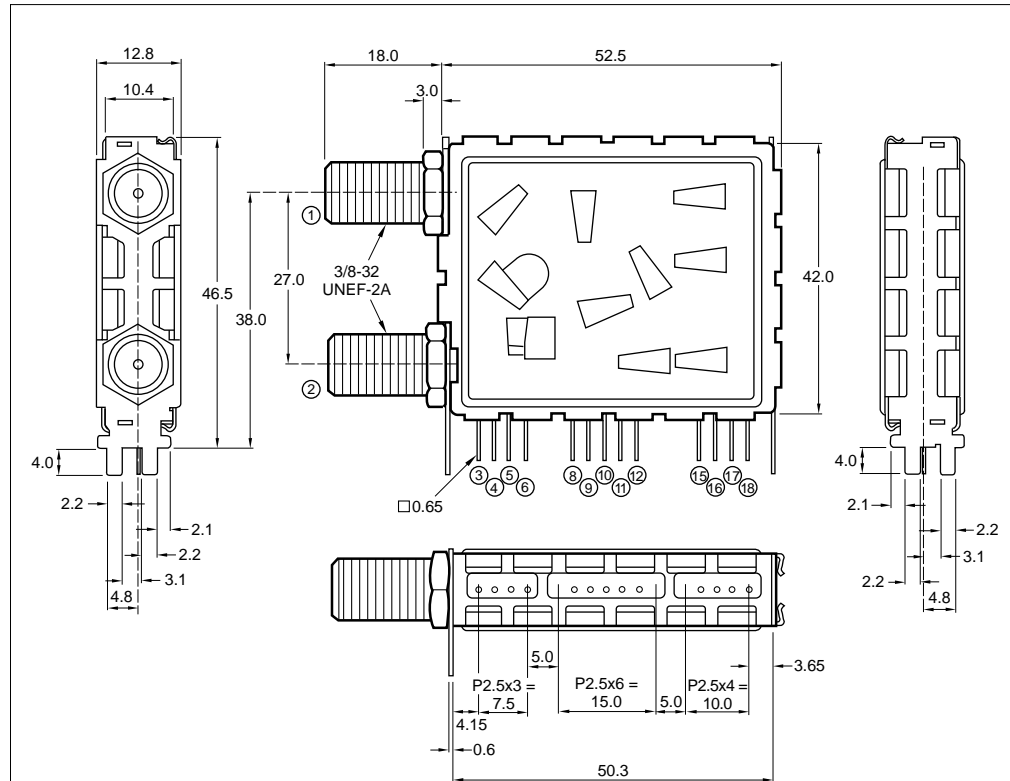

PRODUCT INFORMATION

SHARP

BSFJ77G19 MECHANICAL DIMENSIONS

NO.	NAME	I/O	VOLT (V)	NOTE
1	RF INPUT A	I		
2	RF INPUT B	I		
3	B1A	I		TO LNB
4	SWA	I	5/0	
5	B1B	I		TO LNB
6	SWB	I	5/0	
7				DIGITAL AFT
8	AFT OUT (AFT 1)	O		DIGITAL AFT
9	AFT OUT (AFT 2)	O		
10		O		
11	AGC	I	+5	
12	B2	O		
13	BASE BAND			
14				
15	TUN	I	0.4 - 28	
16				
17				
18	PSC OUT	O		