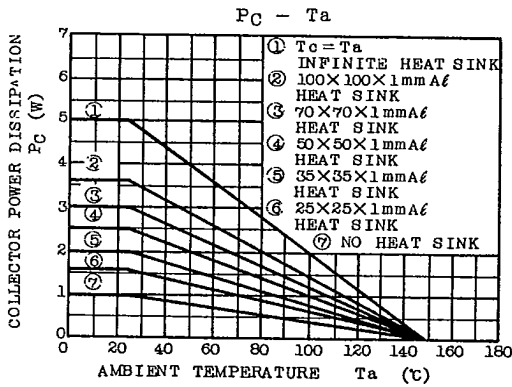

9097250 TOSHIBA (DISCRETE/OPTO)

56C 07220

DT-29-23

2SA496·2SA505

TOSHIBA CORPORATION

This datasheet has been downloaded from:

www.DatasheetCatalog.com

Datasheets for electronic components.